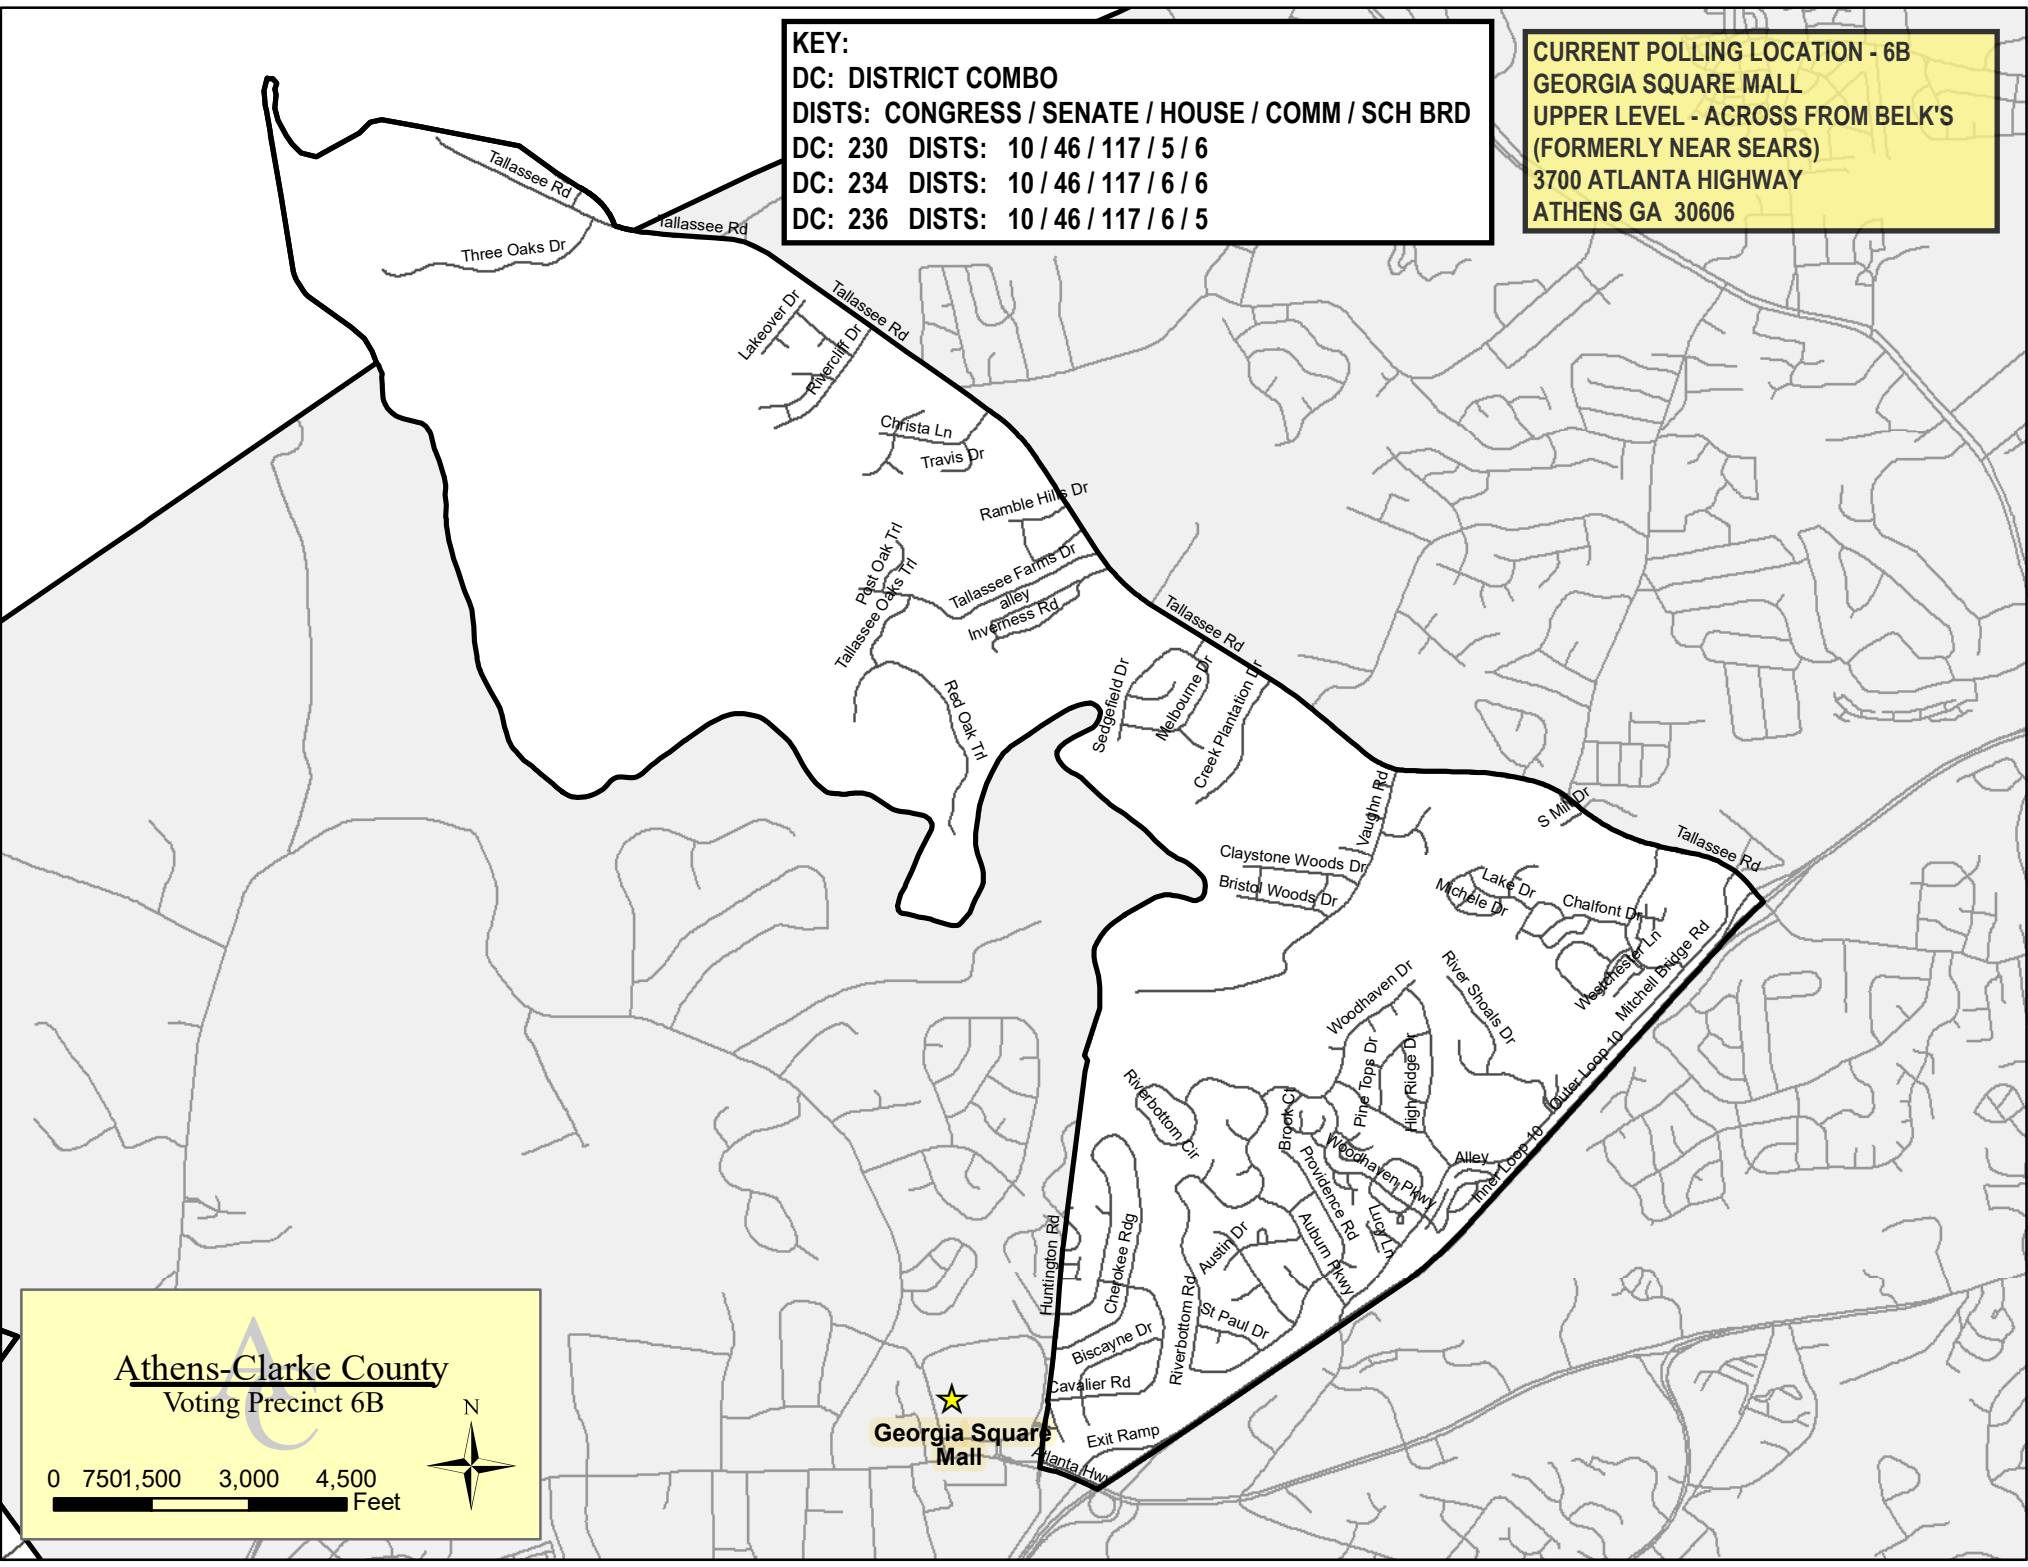

KEY:
DC: DISTRICT COMBO
DISTS: CONGRESS / SENATE / HOUSE / COMM / SCH BRD
 DC: 230 DISTS: 10 / 46 / 117 / 5 / 6
 DC: 234 DISTS: 10 / 46 / 117 / 6 / 6
 DC: 236 DISTS: 10 / 46 / 117 / 6 / 5

CURRENT POLLING LOCATION - 6B
GEORGIA SQUARE MALL
UPPER LEVEL - ACROSS FROM BELK'S
(FORMERLY NEAR SEARS)
3700 ATLANTA HIGHWAY
ATHENS GA 30606

Athens-Clarke County
 Voting Precinct 6B

0 750 1,500 3,000 4,500 Feet

★
Georgia Square
Mall