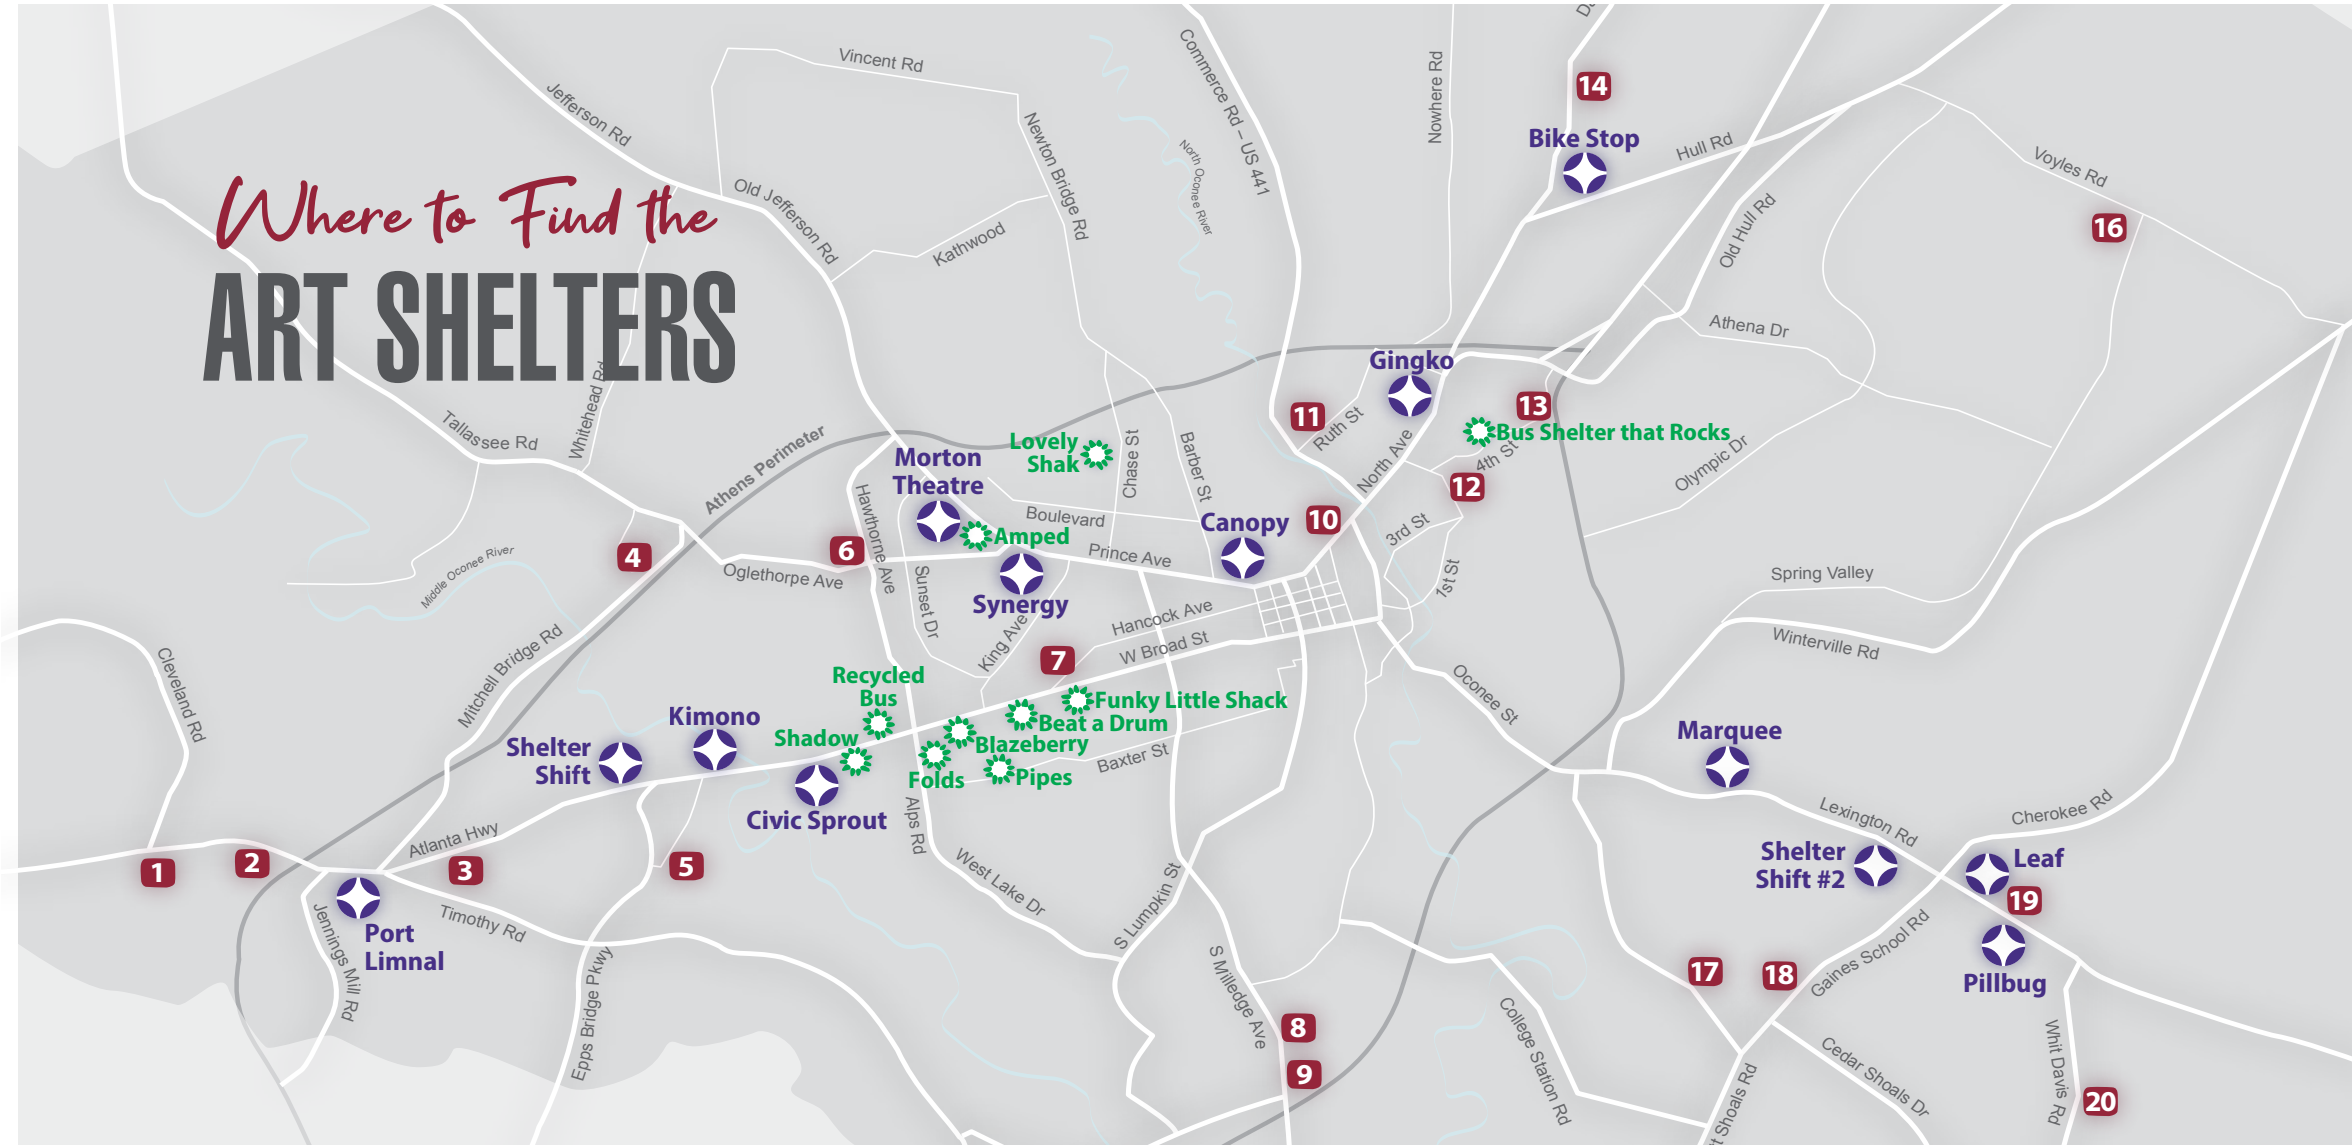

Where to Find the ART SHELTERS

2020 Art Shelters
 2020 Art Panel Shelters
 2005 & 2011 Art Shelters

PORT LIMNAL	Adams Owens
SHELTER SHIFT	Jessica Colangelo & Charles Sharpless
KIMONO	Lawrence Sueck & Leonard Piha
CIVIC SPROUT	Lewis Body
MORTON THEATRE	Yvonne Studevan & Bob Clements
SYNERGY	Lewis Body
CANOPY	Lawrence Sueck & Leonard Piha
GINGKO	Richard Herzog
BIKE STOP	Mike Ely
MARQUEE	Lawrence Sueck & Leonard Piha
SHELTER SHIFT #2	Jessica Colangelo & Charles
SHARPLESS	Leaf Team Zog
PILLBUG JONI	Younkins Herzog

1 INTERSECTIONAL FLOWER	Rosa Cruz	11 RAINBOWS	Amol Saraf
2 JAZZ	Donna Abbott-Toutin	12 AMORPHOUS LABYRINTH	Rosa Cruz
3 SPROUTS	Donna Abbott-Toutin	13 WHERE ARE YOU GOING TODAY?	Will Eskridge
4 HARRIETT POWERS' QUILT 1	Bob Clements	14 THEATER CURTAIN CALL	Bob Clements
5 SONGBIRDS/HOSTA FOREST	Claire Clements	15 PECANS	Ruth Allen
6 DIVERSE PEOPLE	Amol Saraf	16 GINGKO	Alice Pruitt
7 COTTON BALLS & BROWN THRASHERS	Bob Clements	17 ROADSIDE DAFFODILS	Claire Clements
8 BLOOMS & HOSTAS	Claire Clements	18 TIGHT ROUTE	Rosa Cruz
9 MUSIC IS LIFE	Amol Saraf	19 RETRO AWESOME	Donna Abbott-Toutin
10 ATHENS STREETCARS	Bob Clements	20 HARRIETT POWERS' QUILT 2	John English

RECYCLED BUS	Christopher Fennel
BLAZBERRY	Athens Design Development
FOLDS	Stephanie Hui & Craig Brimley
PIPES	Joseph Matox IV
SHADOW STOP	Rosemary Fivian & Michelle Lee
BEAT A DRUM	Dominique Davison
FUNKY LITTLE SHACK	Dawn Gonzalez
AMPED	Armentrout Roebuck Matheny Design
BUS SHELTER THAT ROCKS	Justin DiPietro & Anthony Maisano
LOVELY SHAK	Dana Jo Cooley