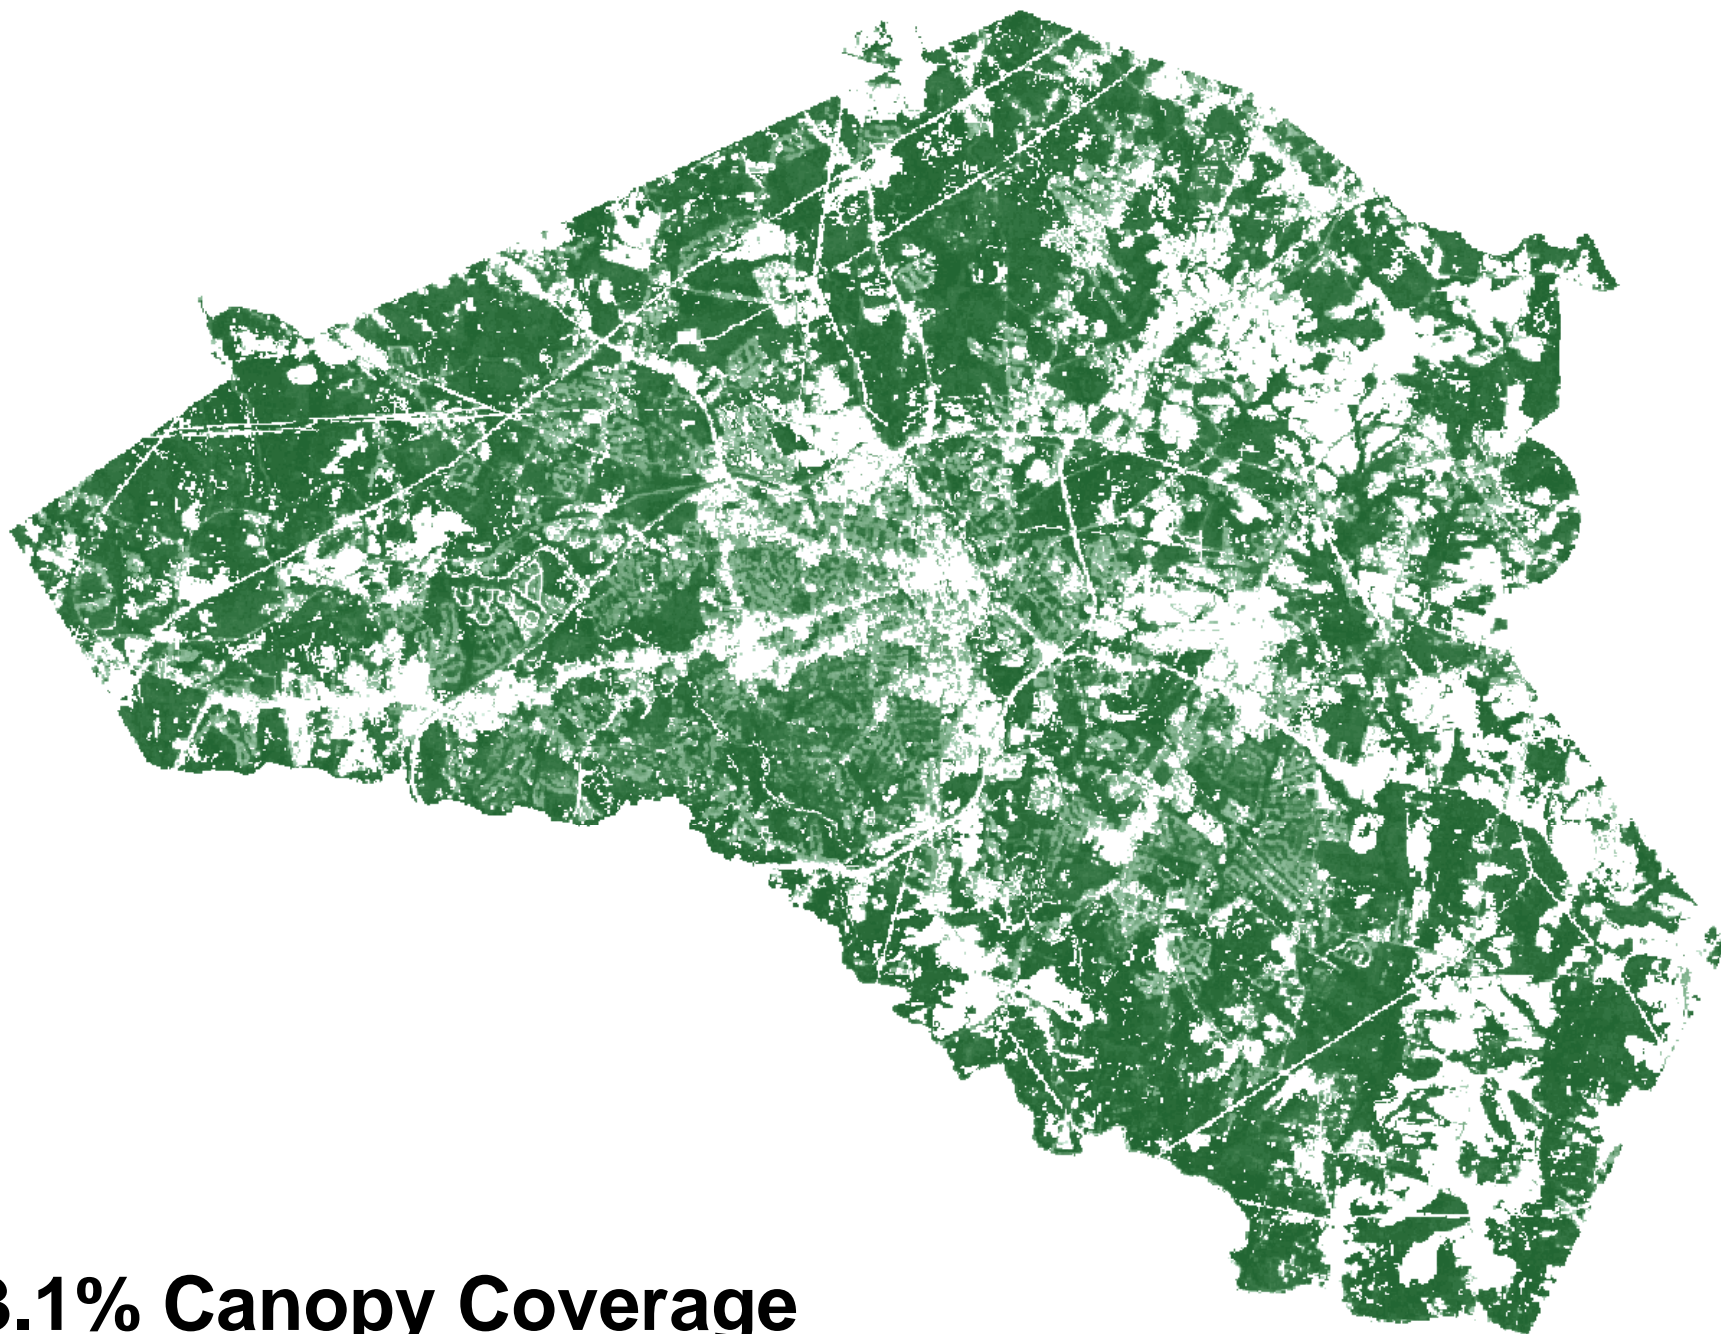

1991 Canopy Coverage Map Athens-Clarke County

Legend

Canopy 1991

PERCENT_CANOPY

53.1% Canopy Coverage

2001 Canopy Coverage Map Athens-Clarke County

Legend

Canopy 2001

PERCENT_CANOPY

48.9% Canopy Coverage

2005 Canopy Coverage Map Athens-Clarke County

Legend

Canopy 2005

PERCENT_CANOPY

49.0% Canopy Coverage