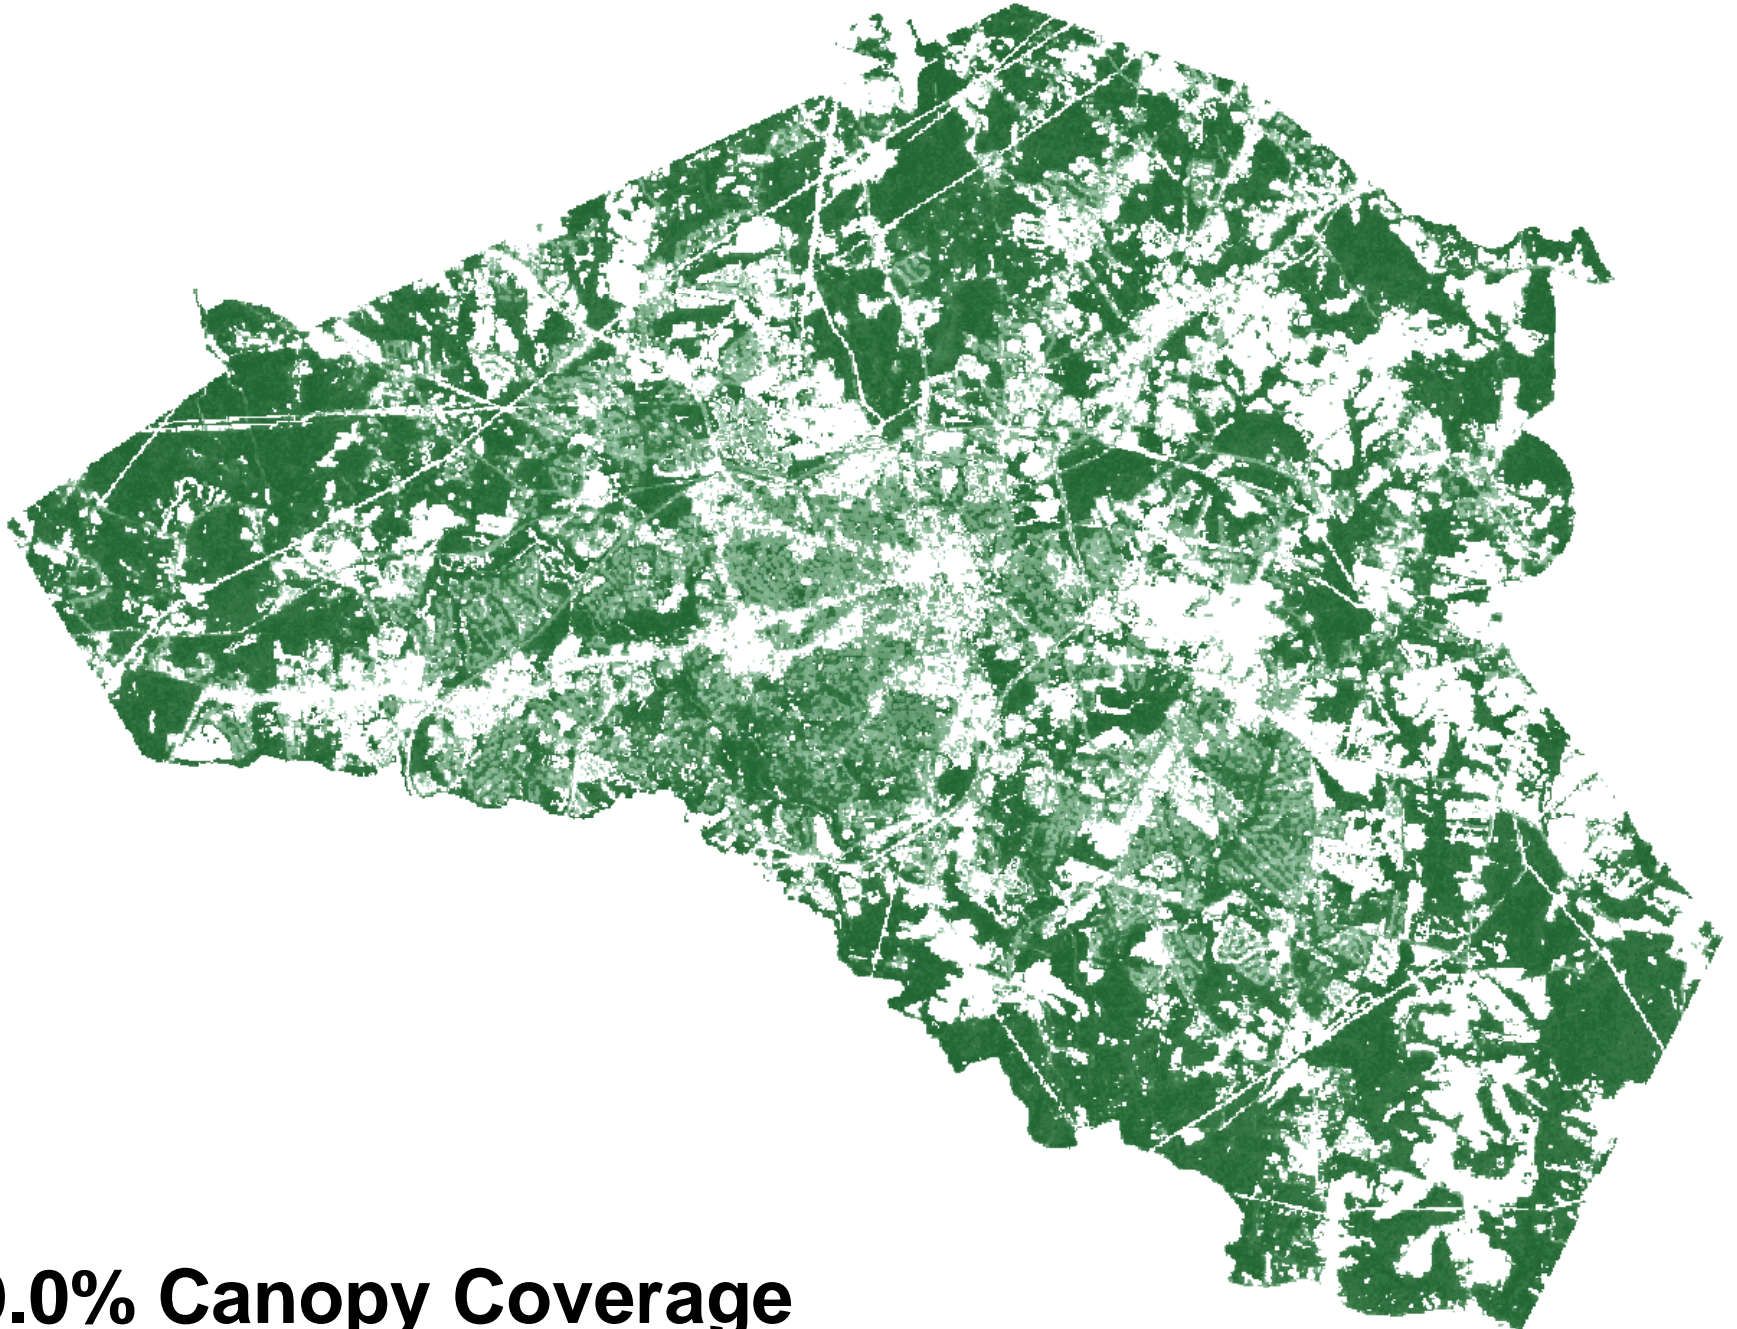

PERCENT_CANOPY

48.9% Canopy Coverage

2005 Canopy Coverage Map Athens-Clarke County

Legend

Canopy 2005

PERCENT_CANOPY

49.0% Canopy Coverage