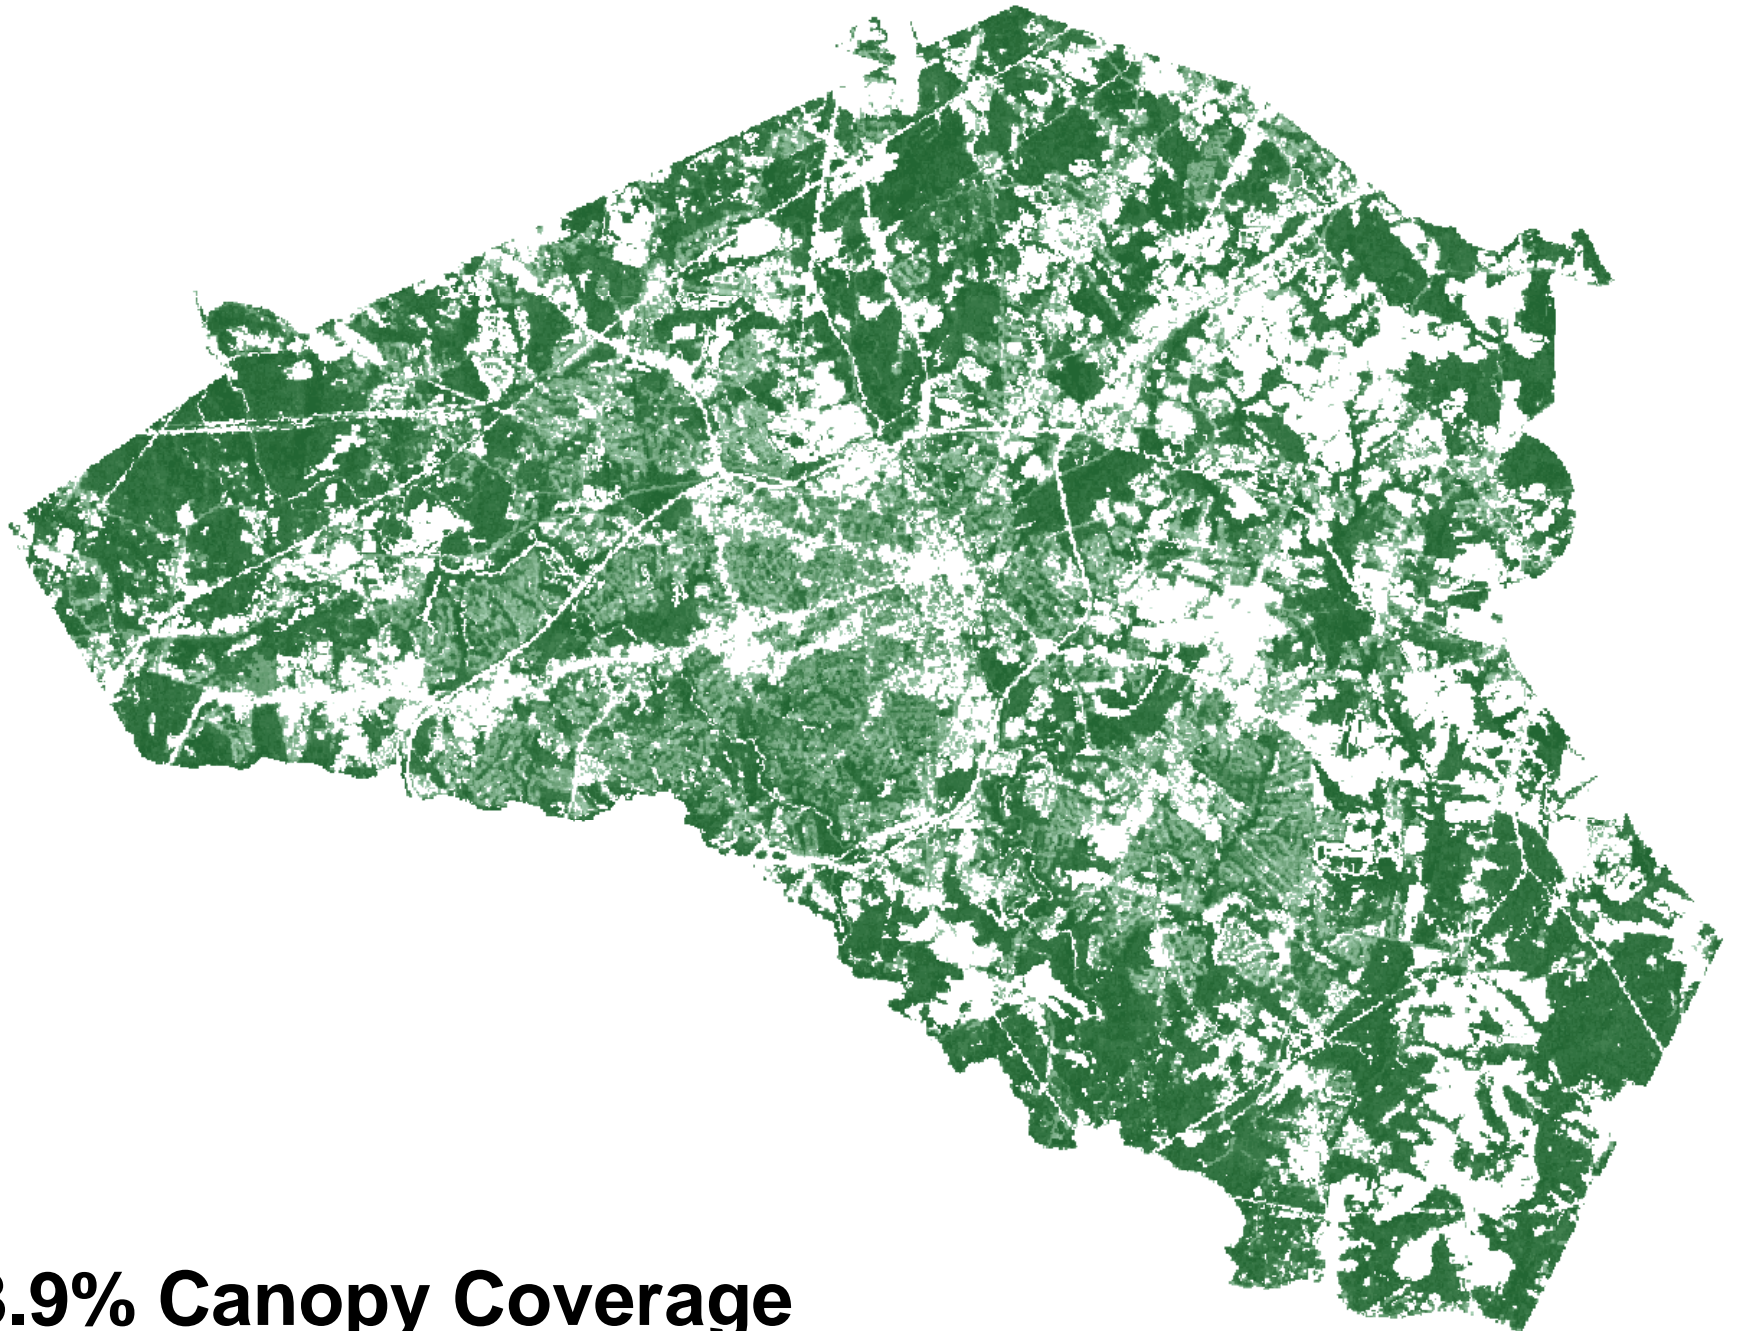

1991 Canopy Coverage Map Athens-Clarke County

Legend

Canopy 1991

PERCENT_CANOPY

53.1% Canopy Coverage

2001 Canopy Coverage Map Athens-Clarke County

Legend

Canopy 2001

PERCENT_CANOPY

48.9% Canopy Coverage

2005 Canopy Coverage Map Athens-Clarke County

Legend

Canopy 2005

PERCENT_CANOPY

49.0% Canopy Coverage