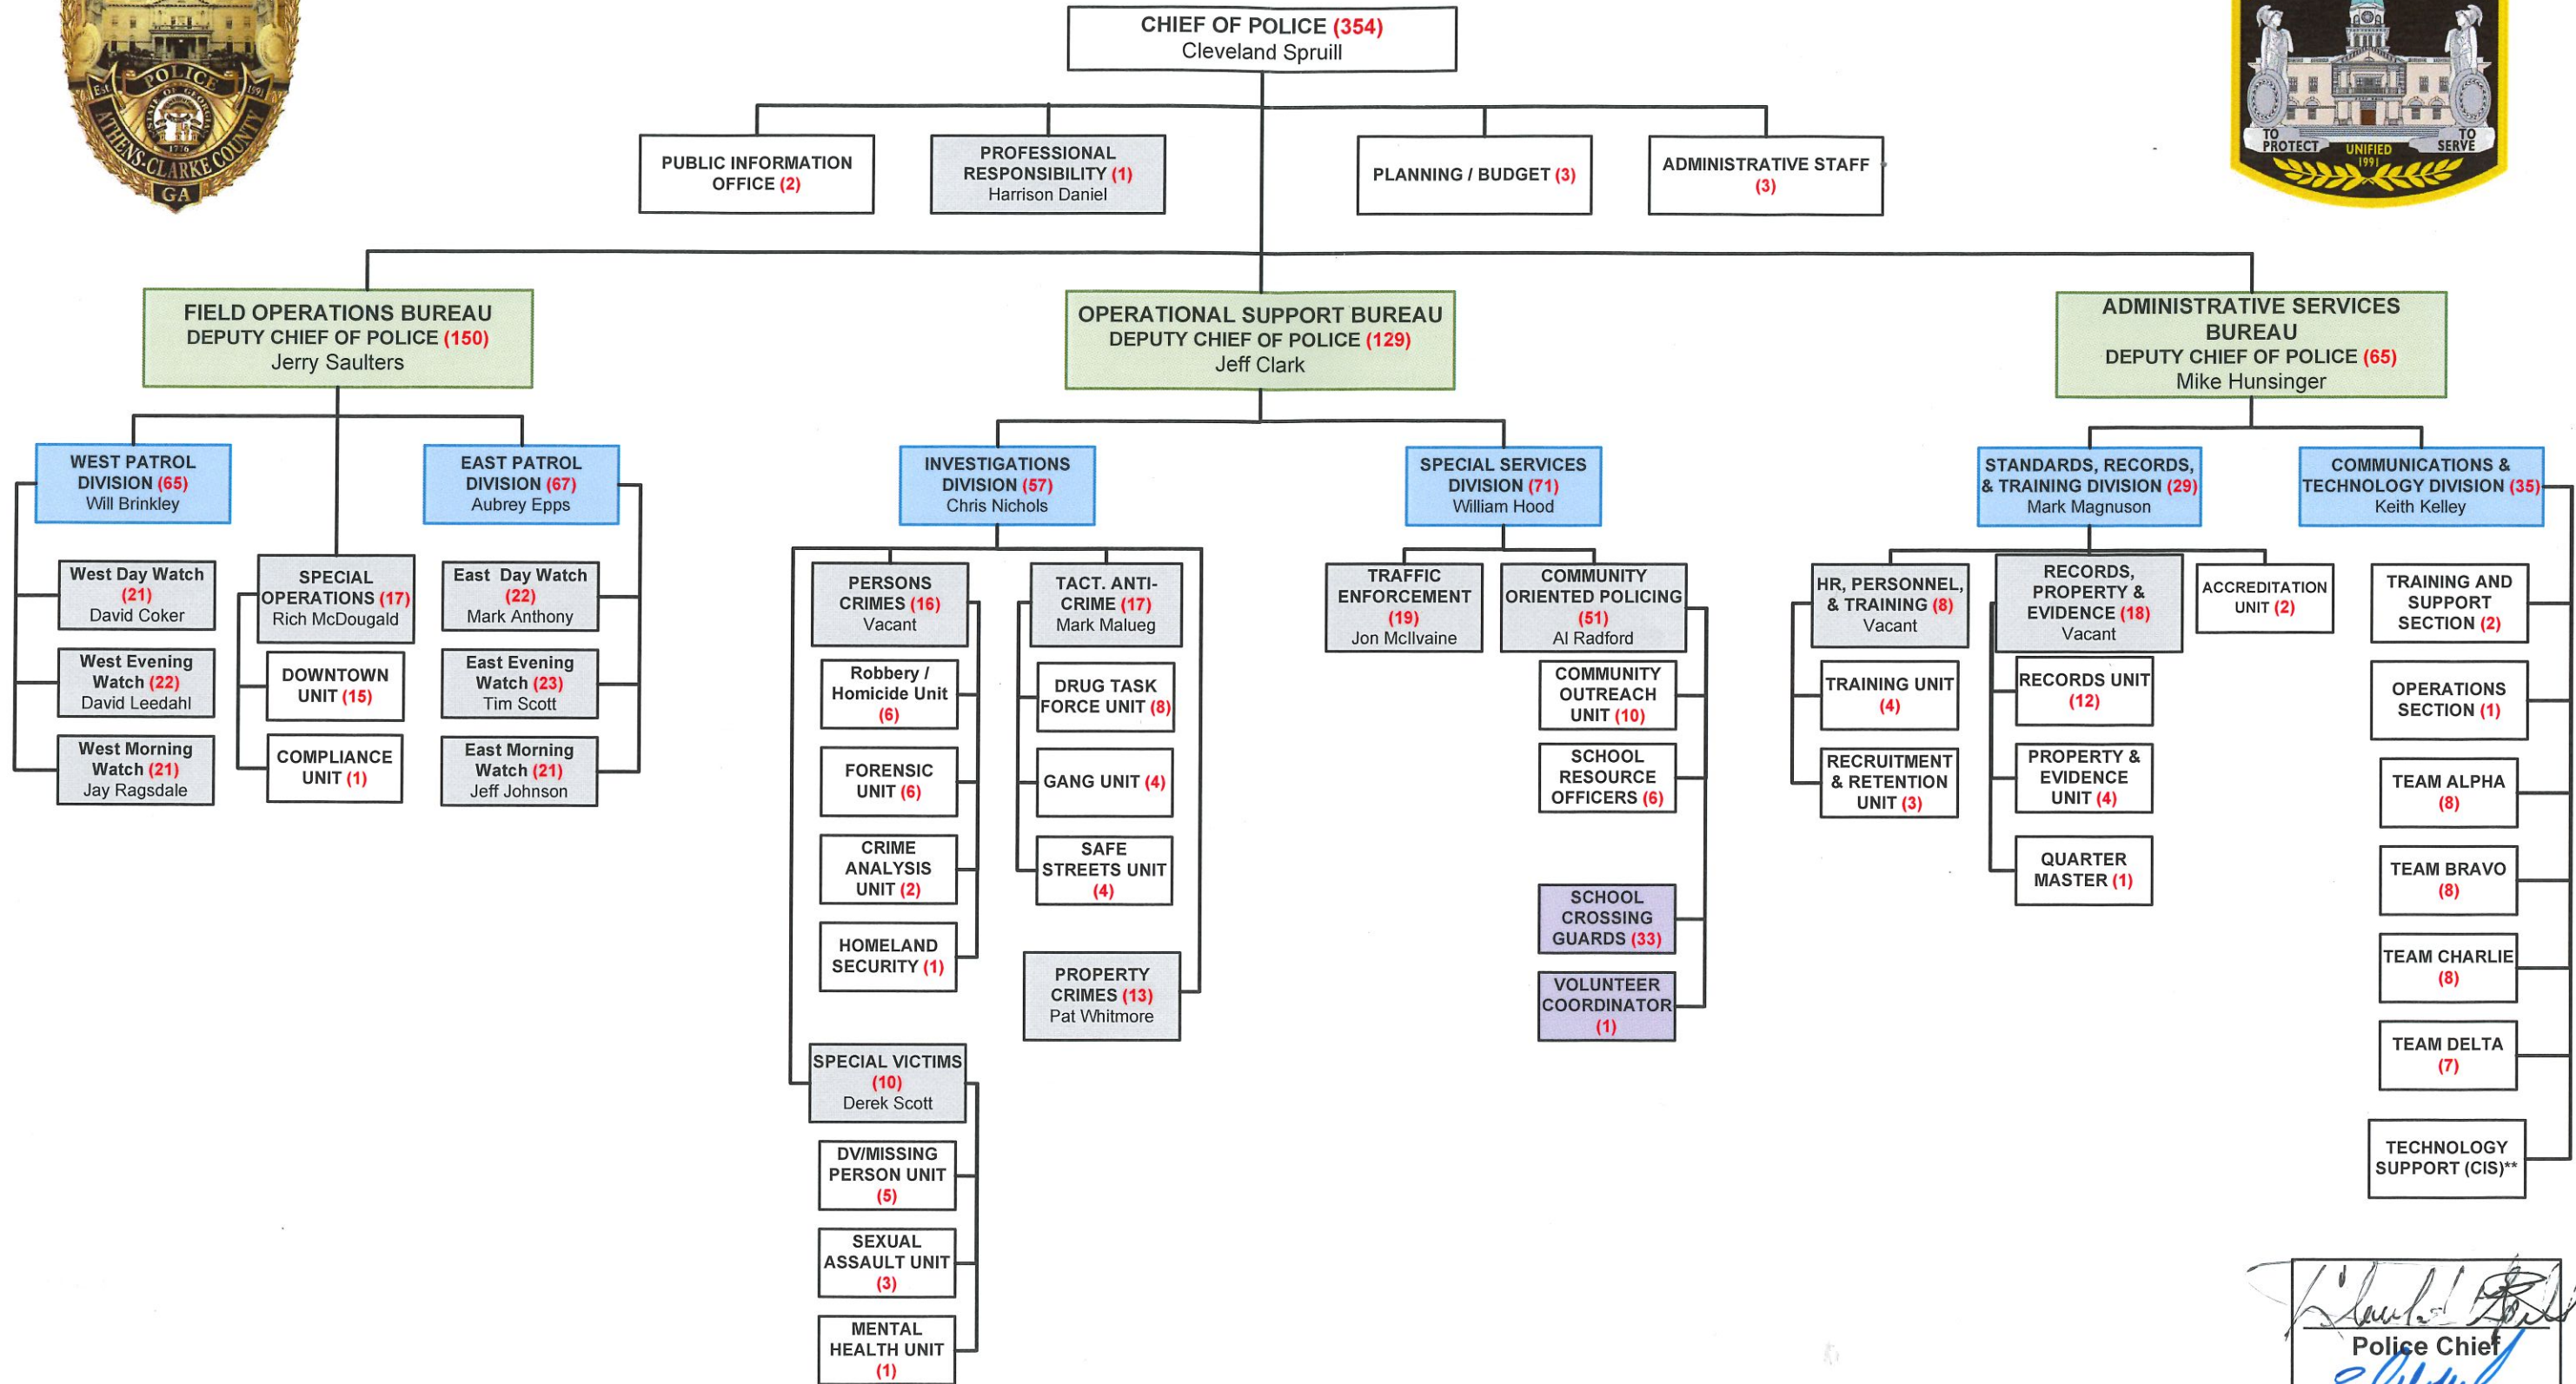

DEPARTMENT OF POLICE SERVICES ORGANIZATIONAL CHART:
November 22, 2019

Cleveland Spruill
Police Chief
Mark Magnuson
Manager