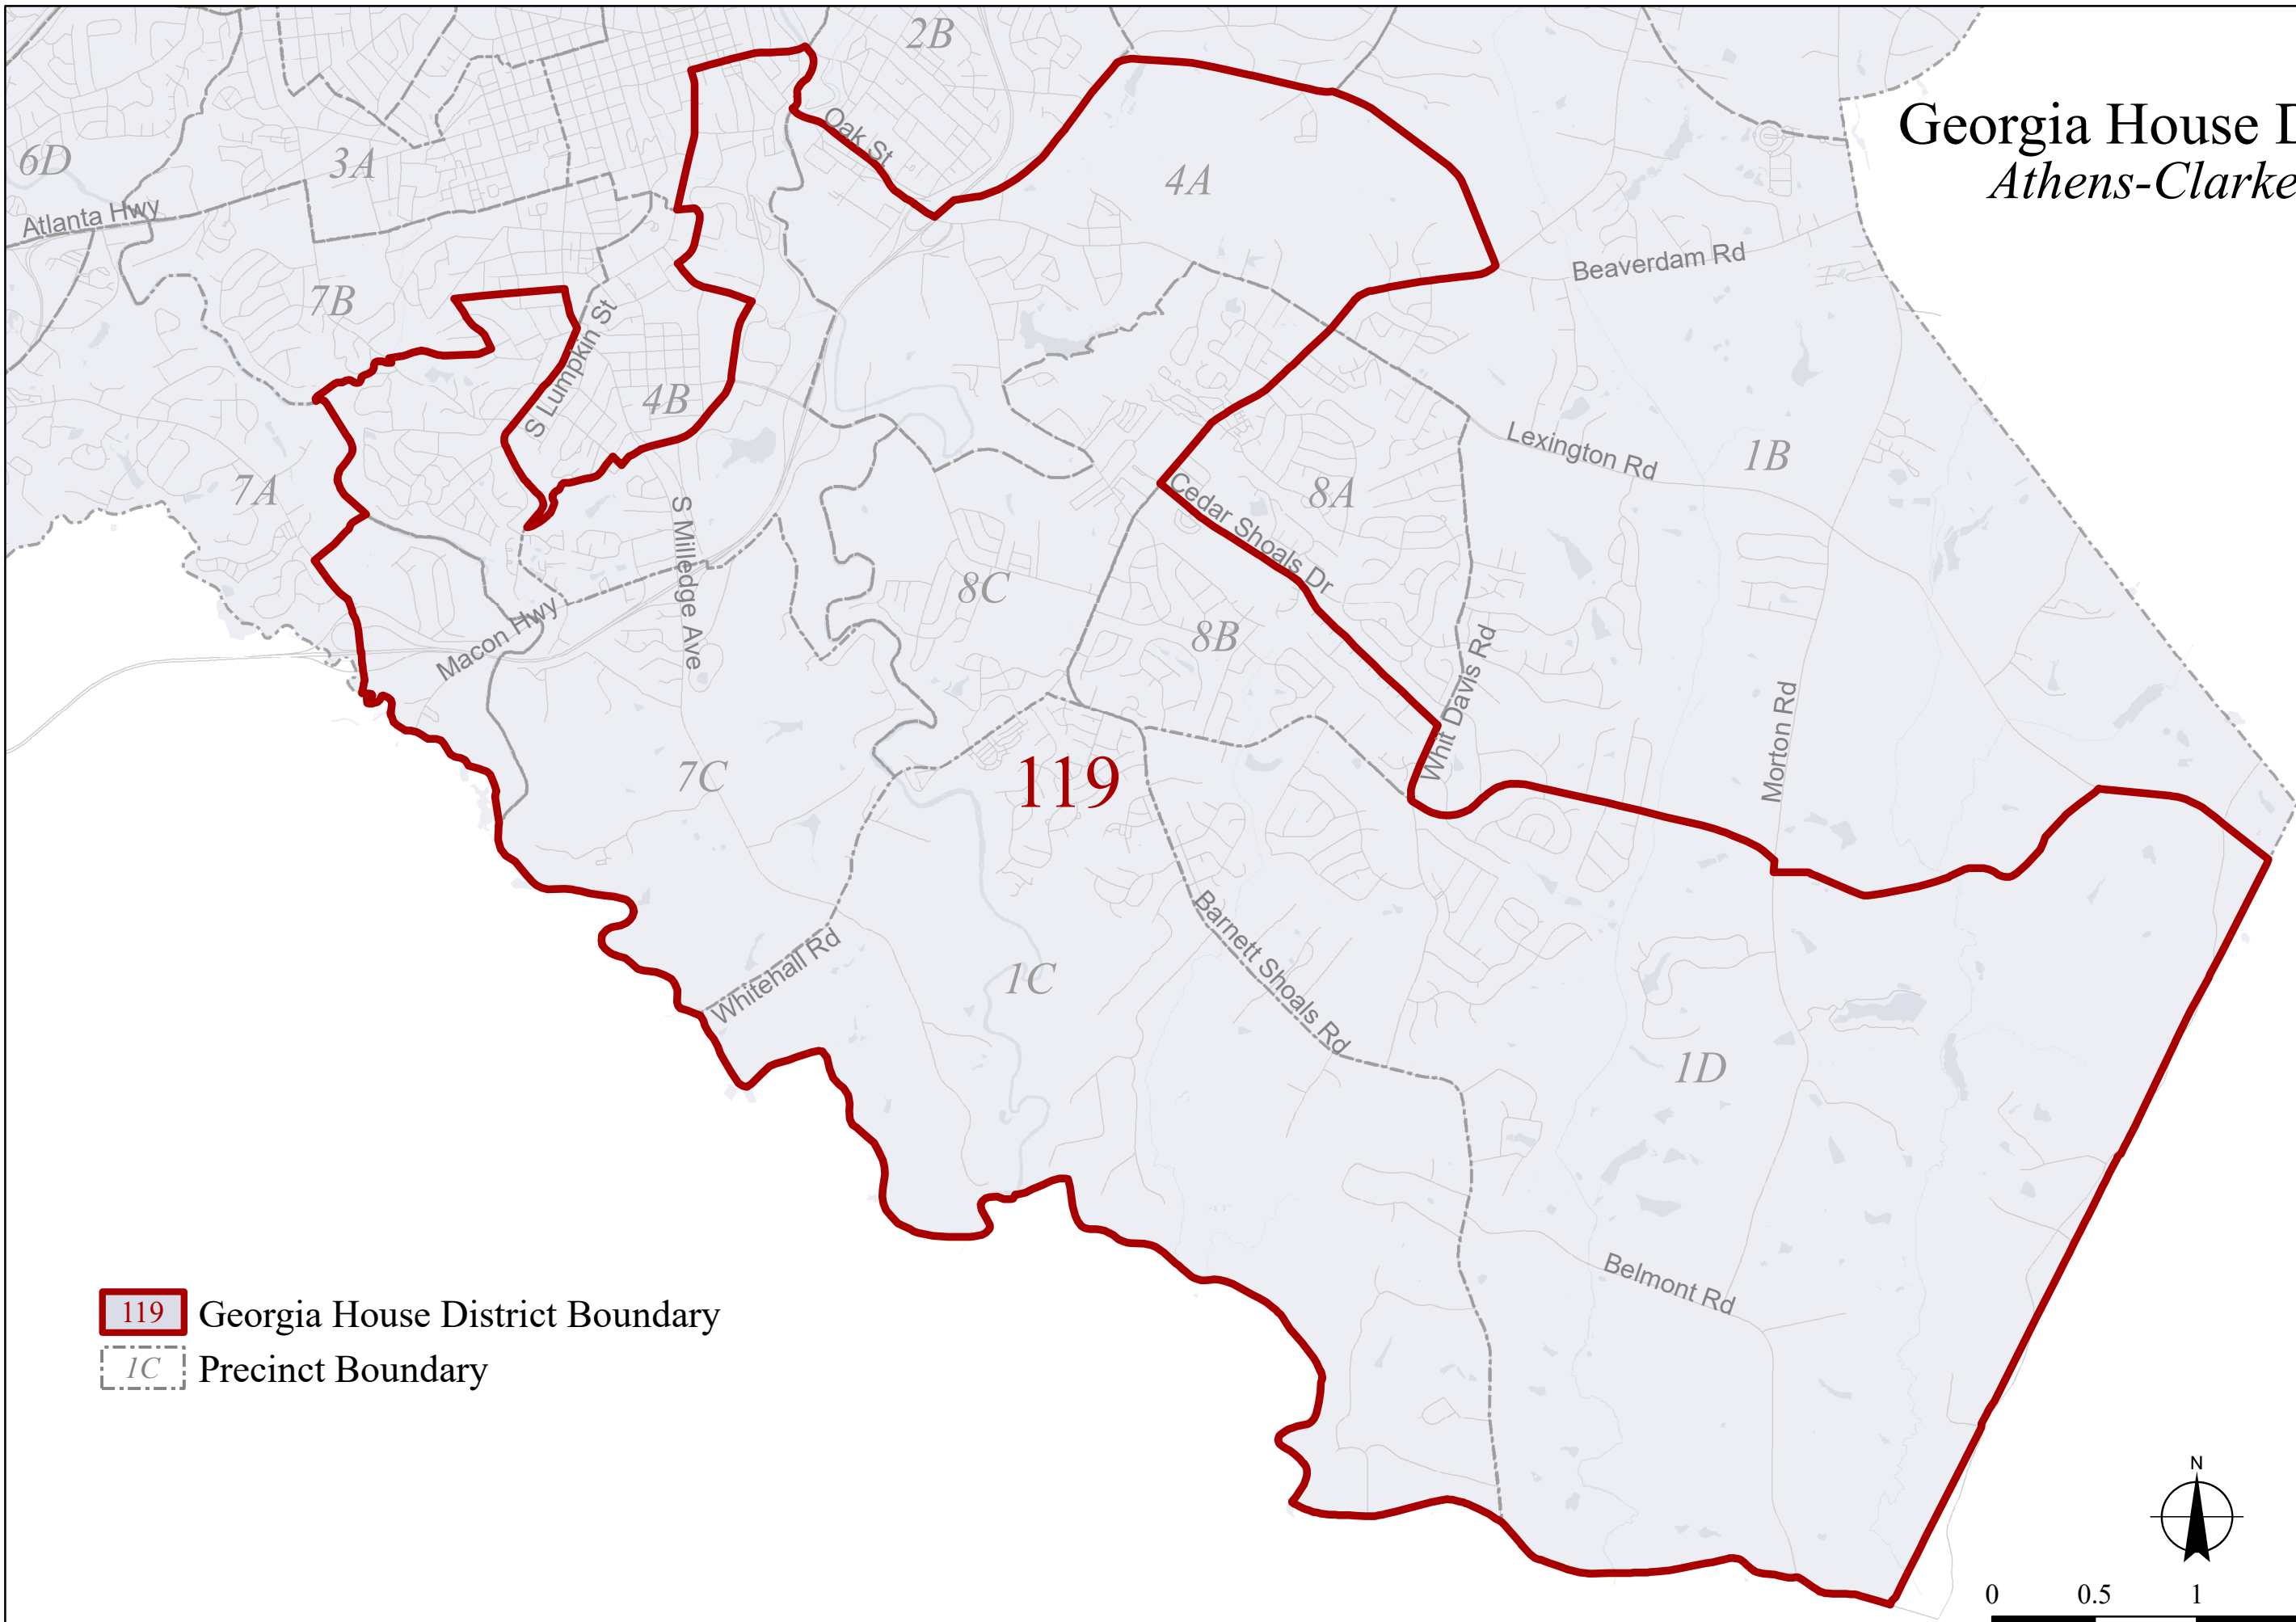

Georgia House District 119

Athens-Clarke County

- 119** Georgia House District Boundary
- 1C** Precinct Boundary