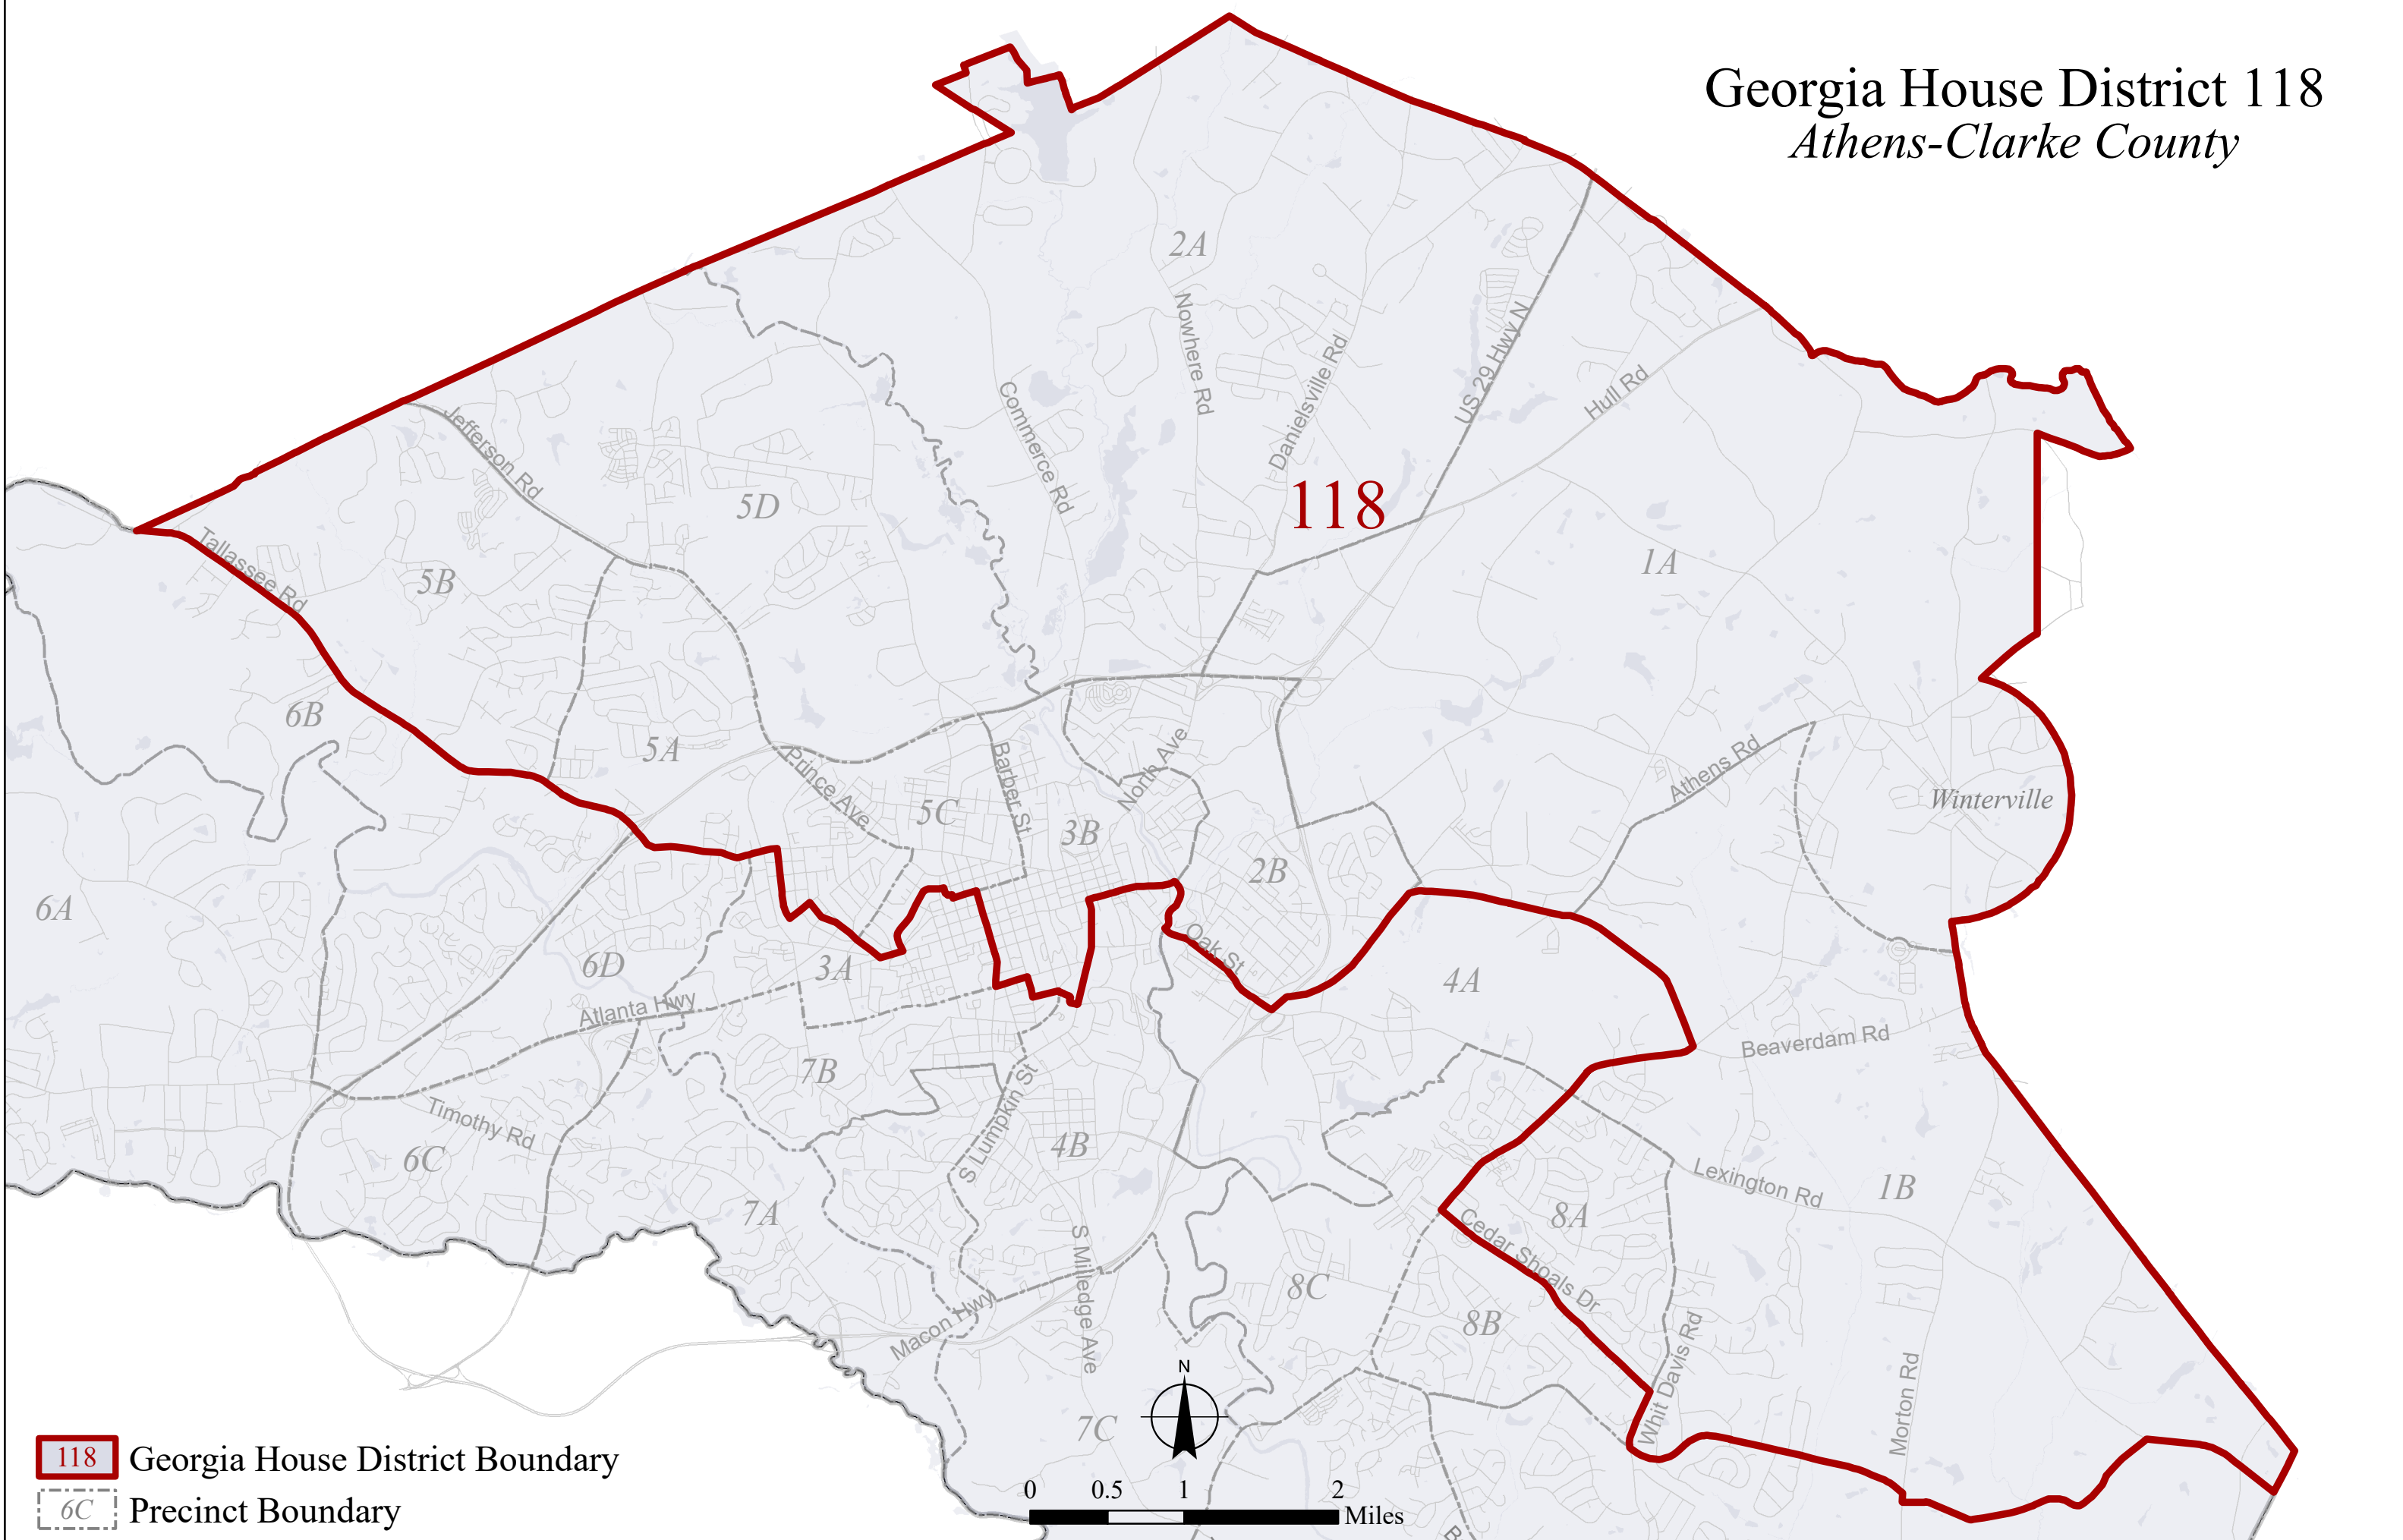

Georgia House District 118

Athens-Clarke County

118 Georgia House District Boundary

6C Precinct Boundary

0 0.5 1 2 Miles