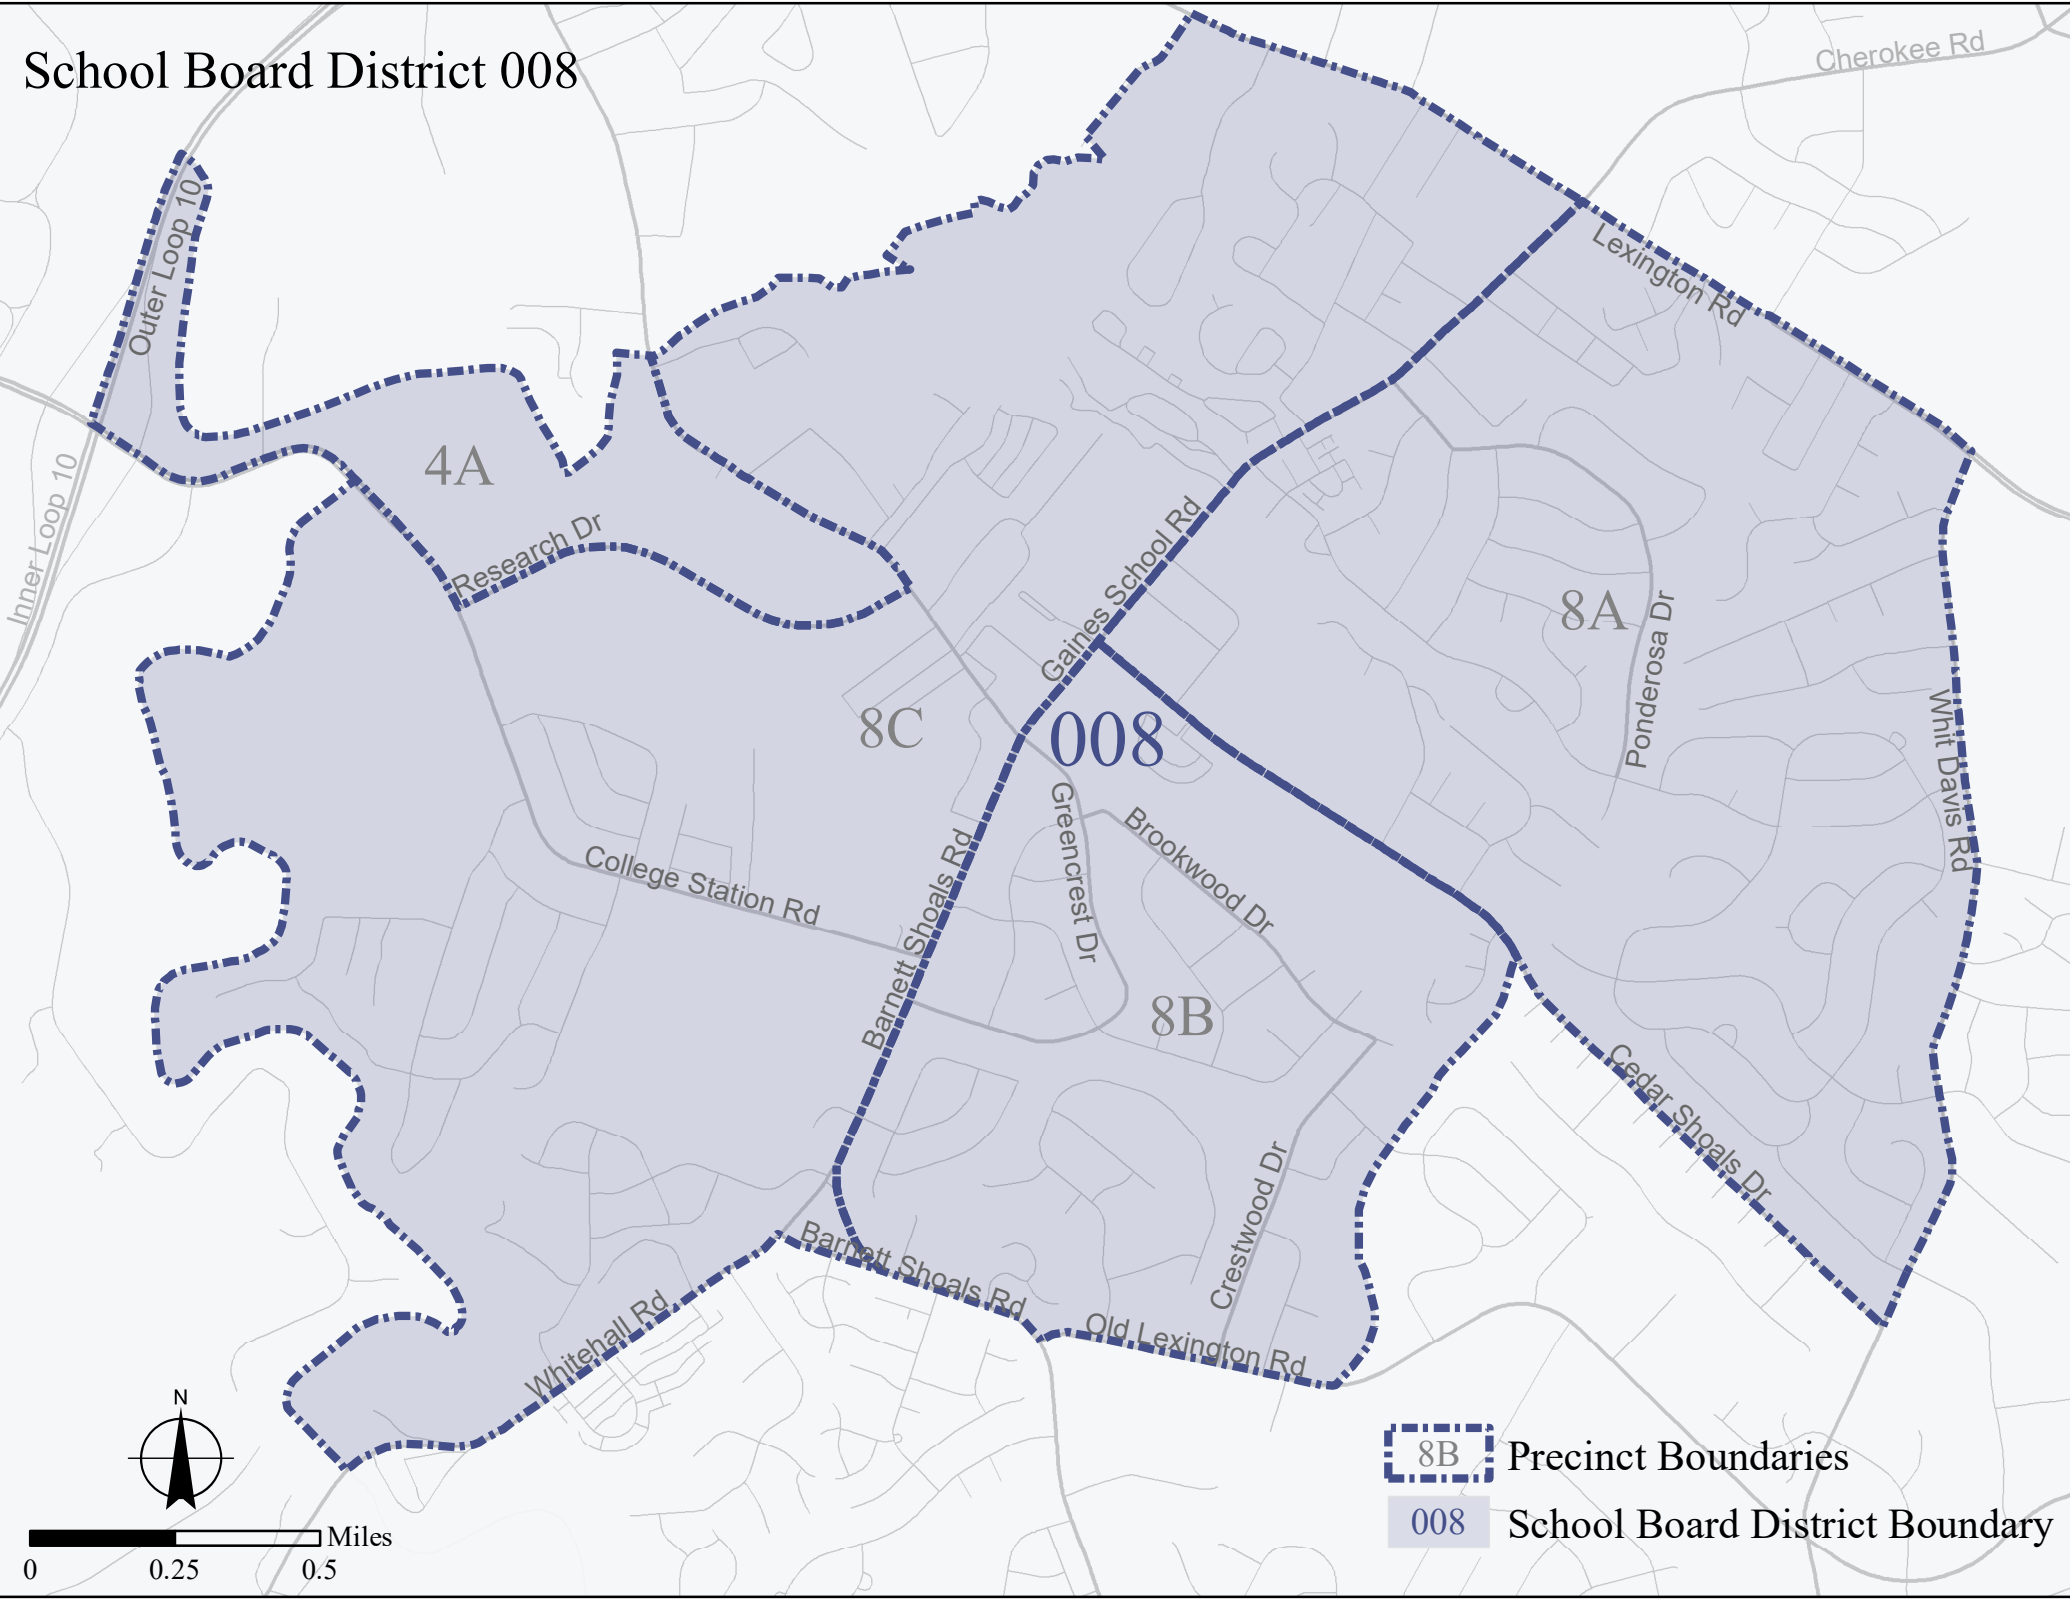

# School Board District 008

4A

Research Dr

8C

008

8A

College Station Rd

Greencrest Dr

Brookwood Dr

8B

Barnett Shoals Rd

Crestwood Dr

Barnett Shoals Rd

Old Lexington Rd

Whitehall Rd

Ponderosa Dr

Cedar Shoals Dr

Whit Davis Rd

Lexington Rd

Cherokee Rd

Precinct Boundaries

School Board District Boundary