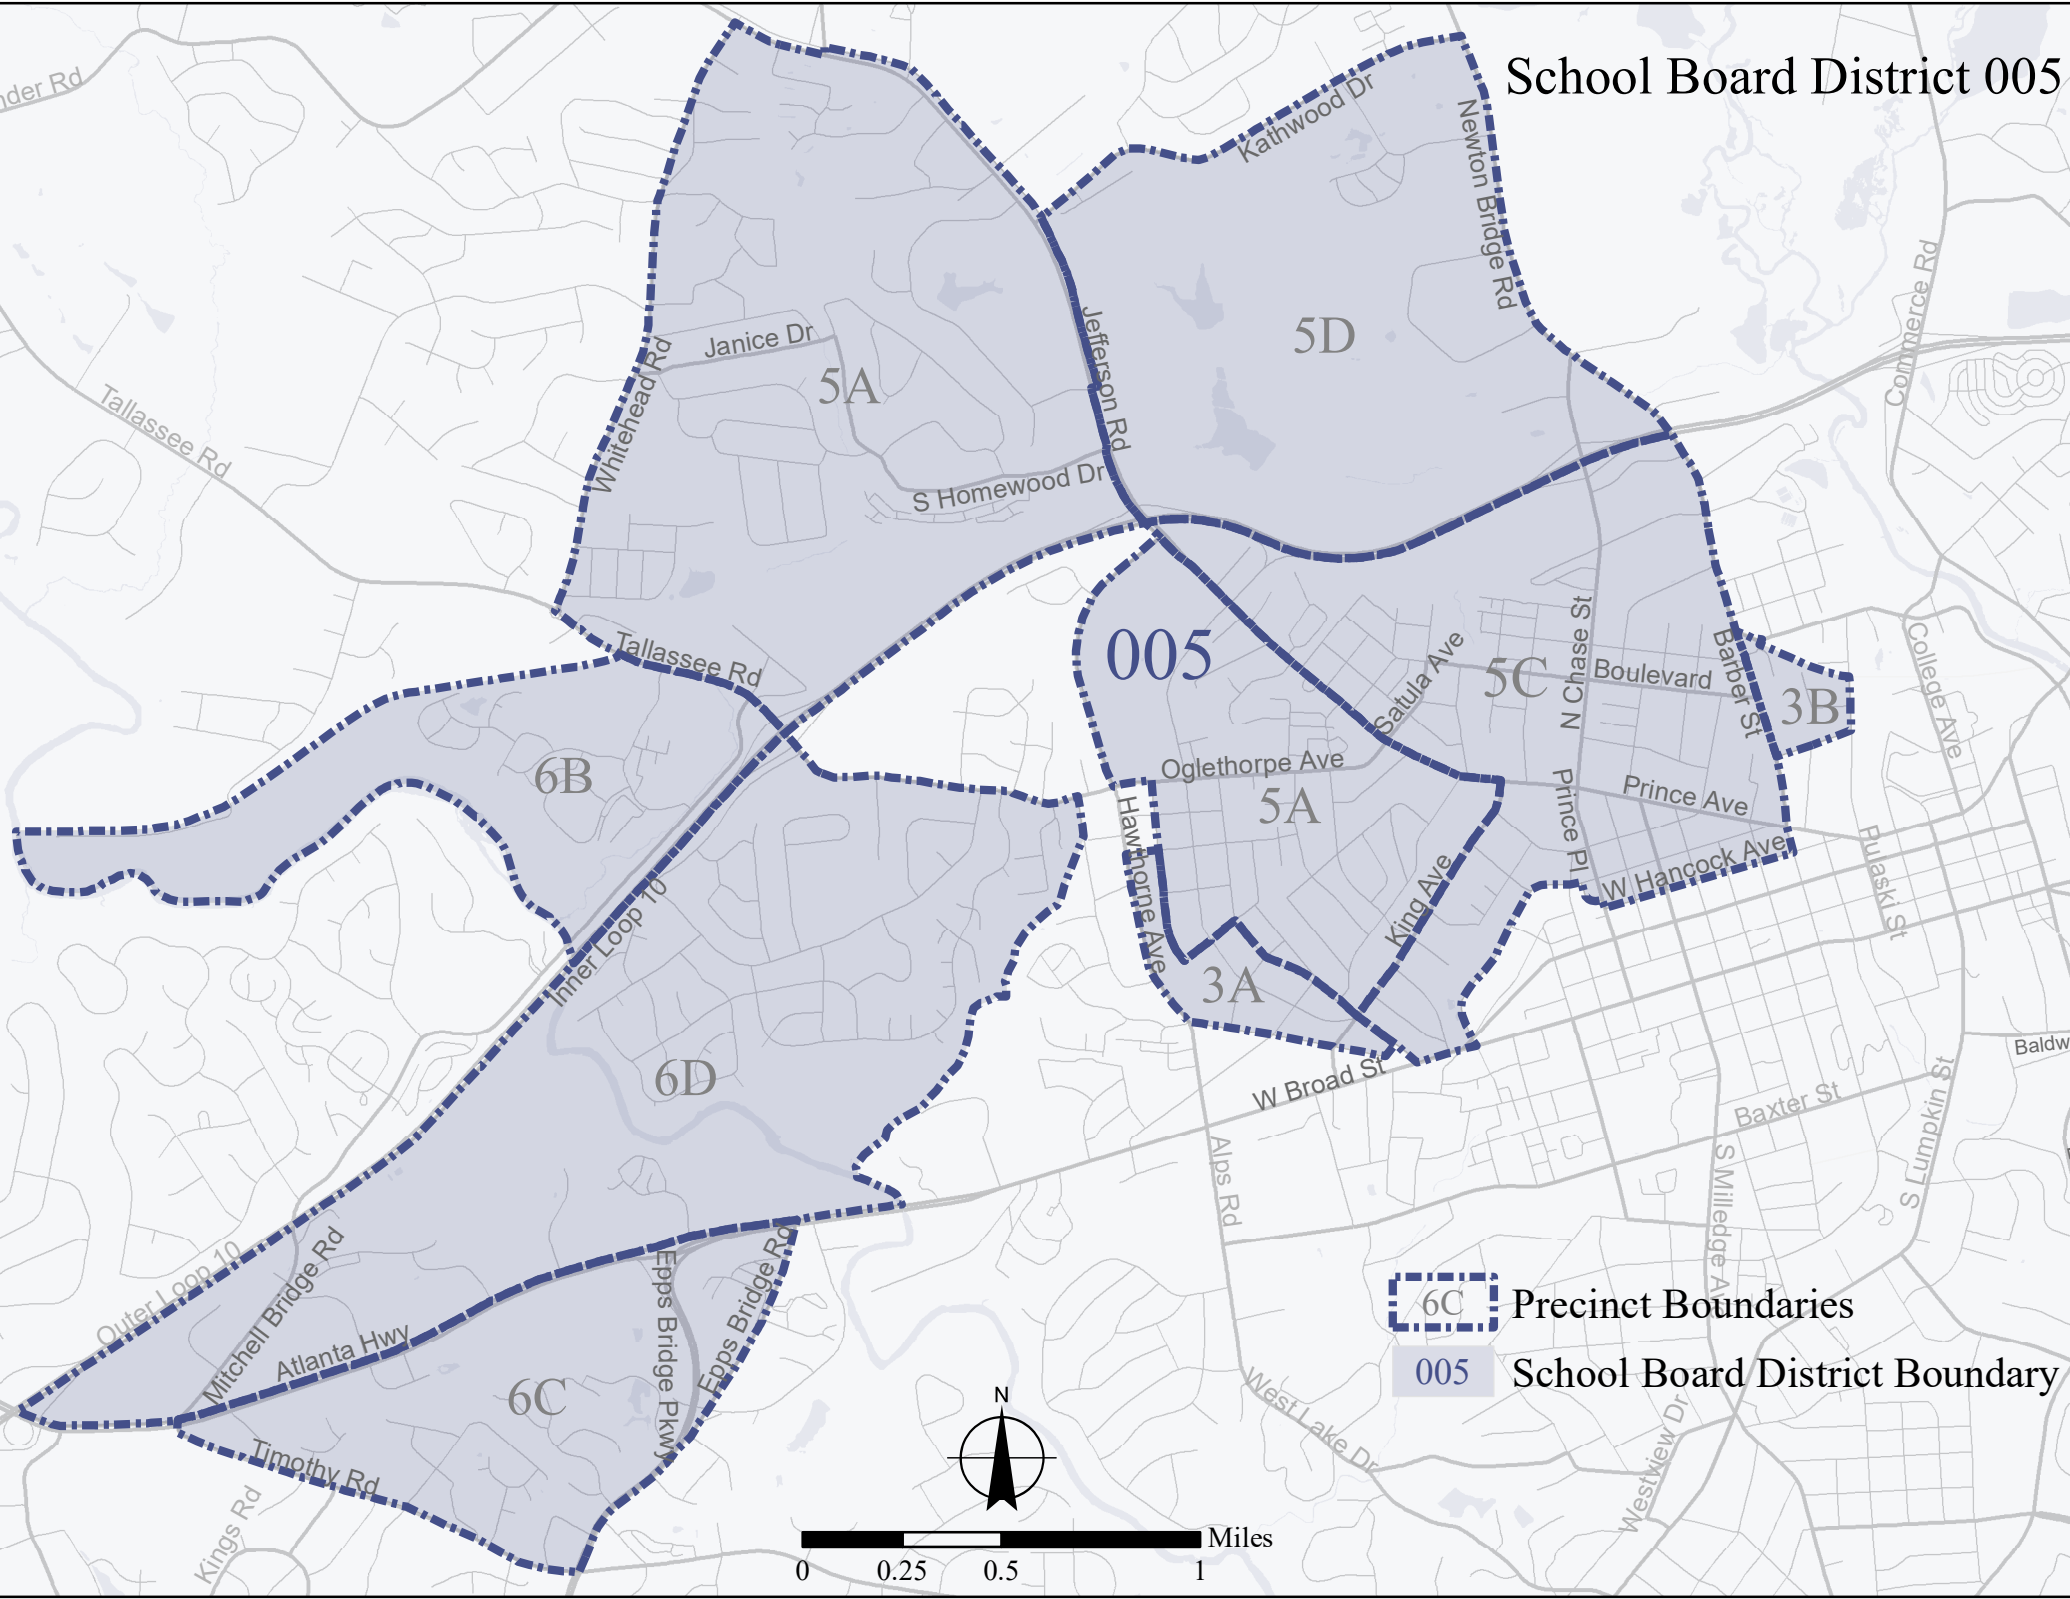

School Board District 005

6C Precinct Boundaries
005 School Board District Boundary

0 0.25 0.5 1 Miles