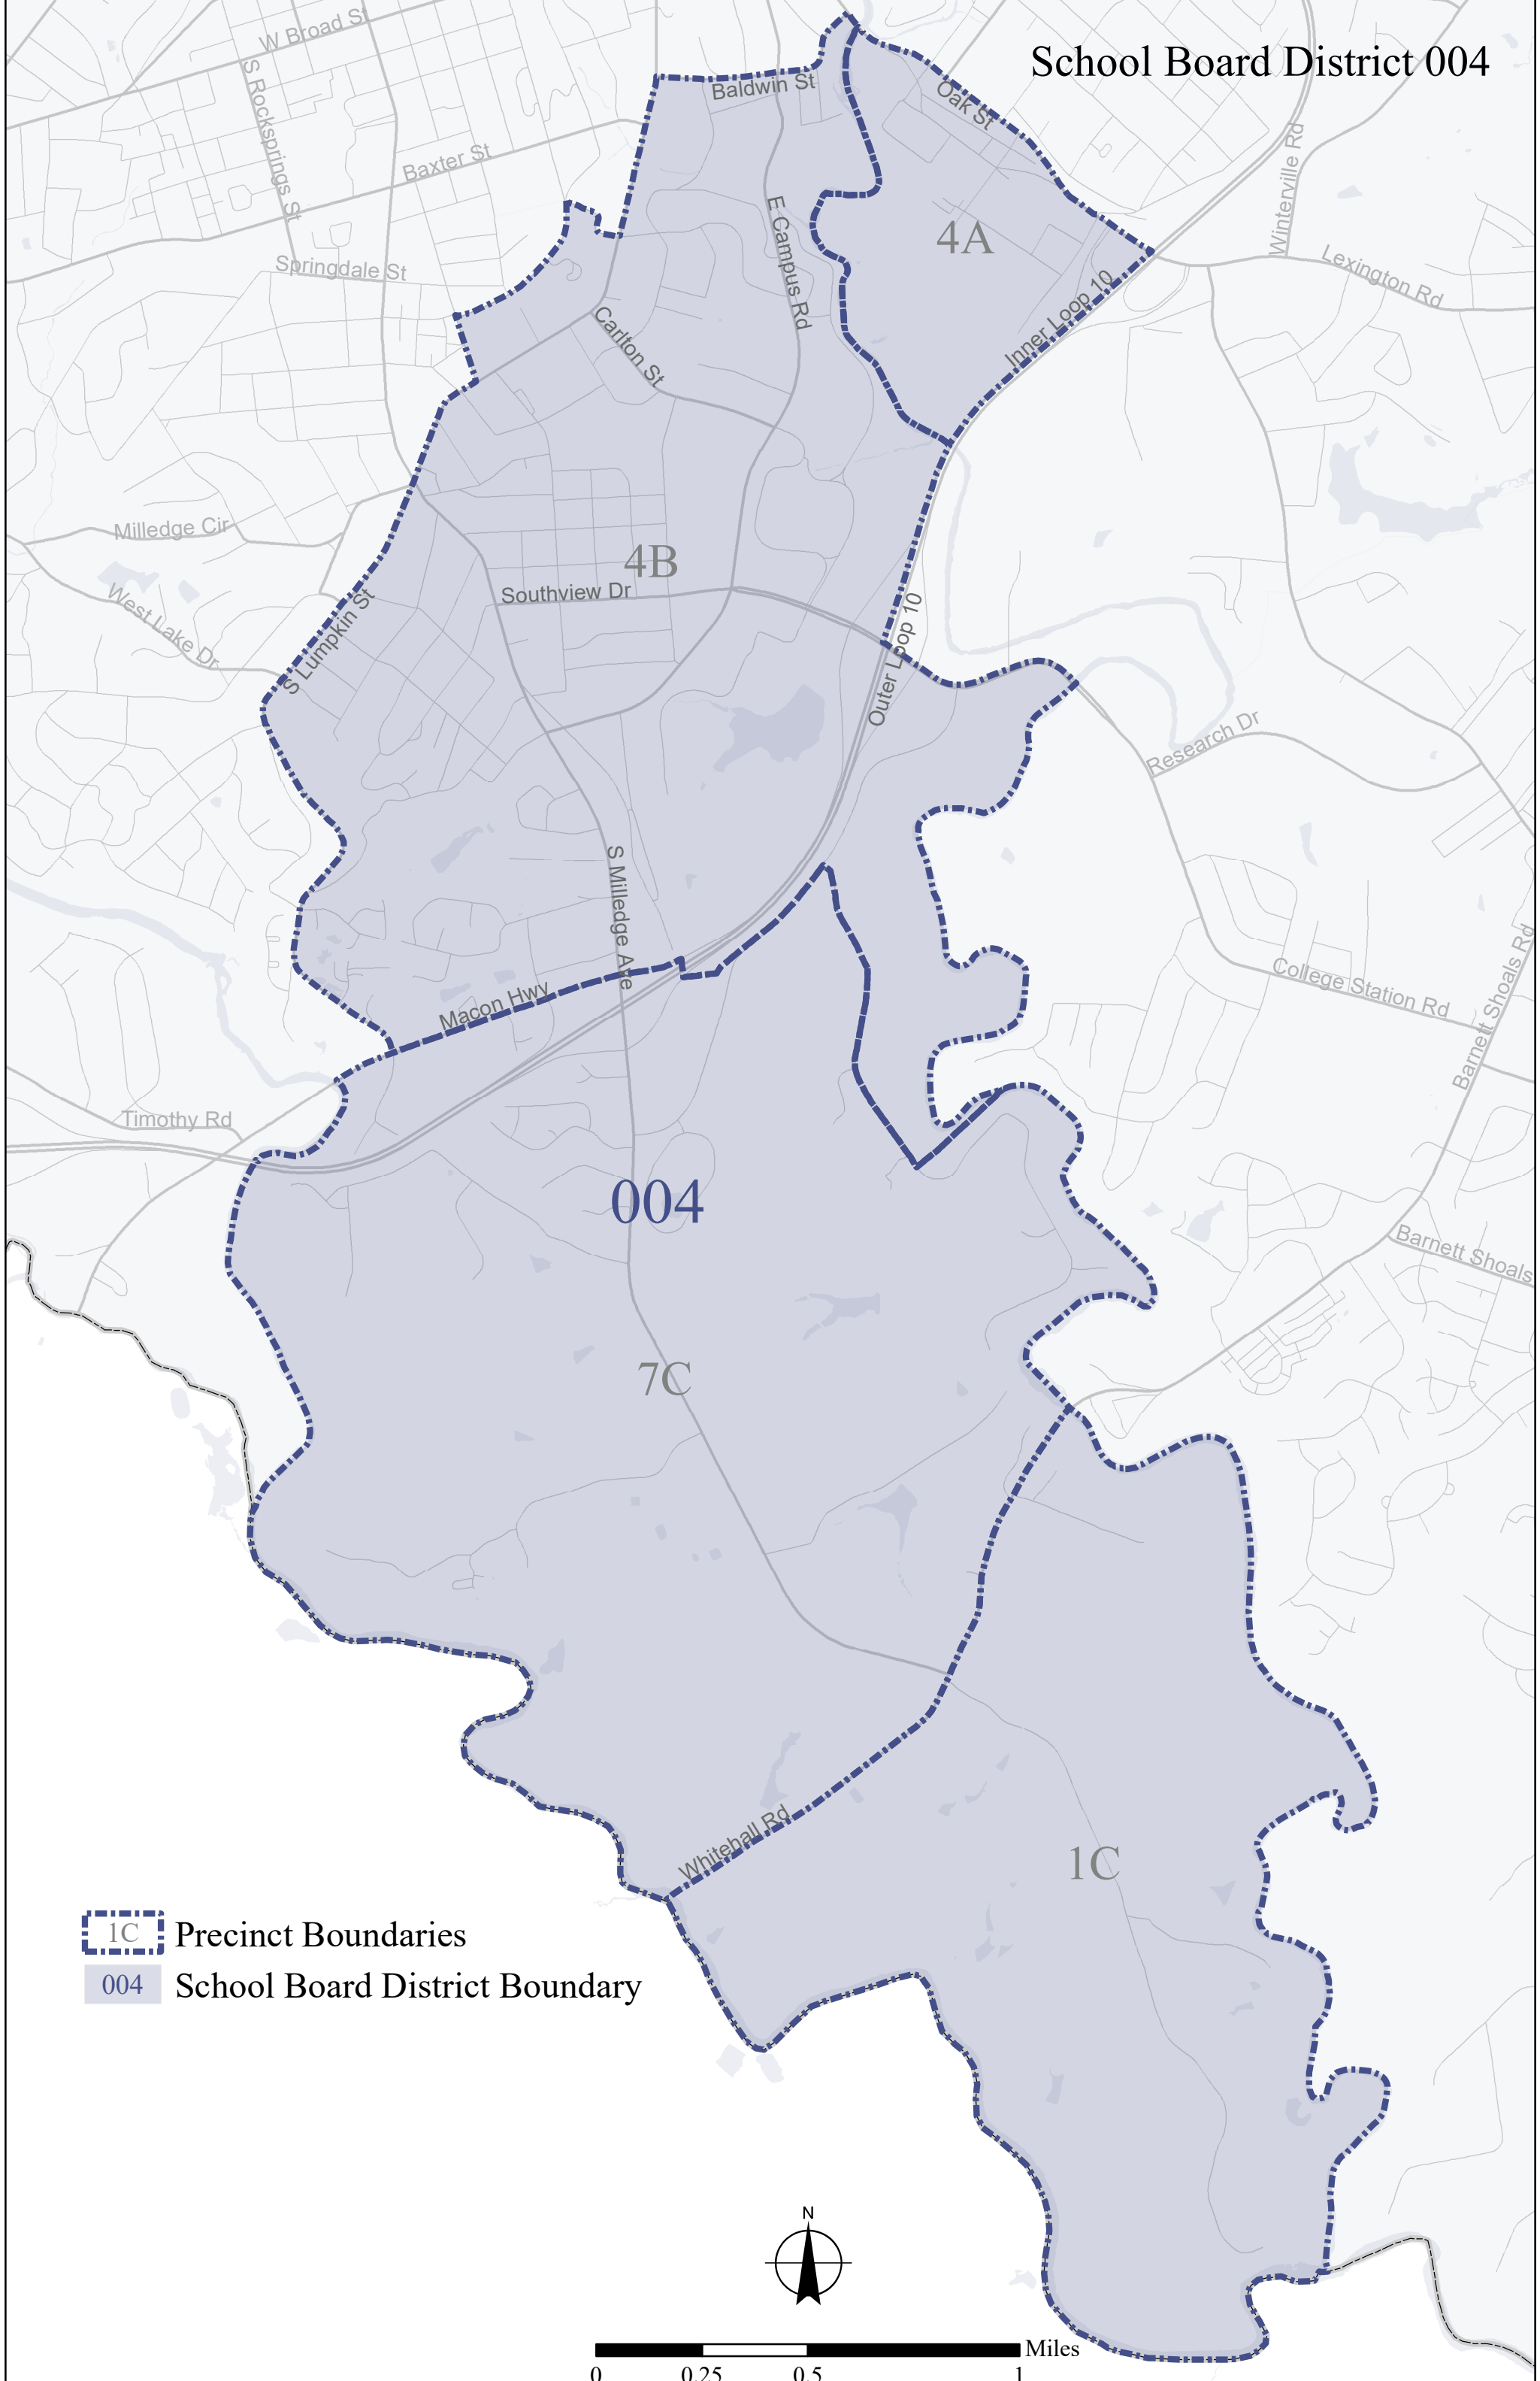

School Board District 004

-  Precinct Boundaries
-  School Board District Boundary

0 0.25 0.5 1 Miles