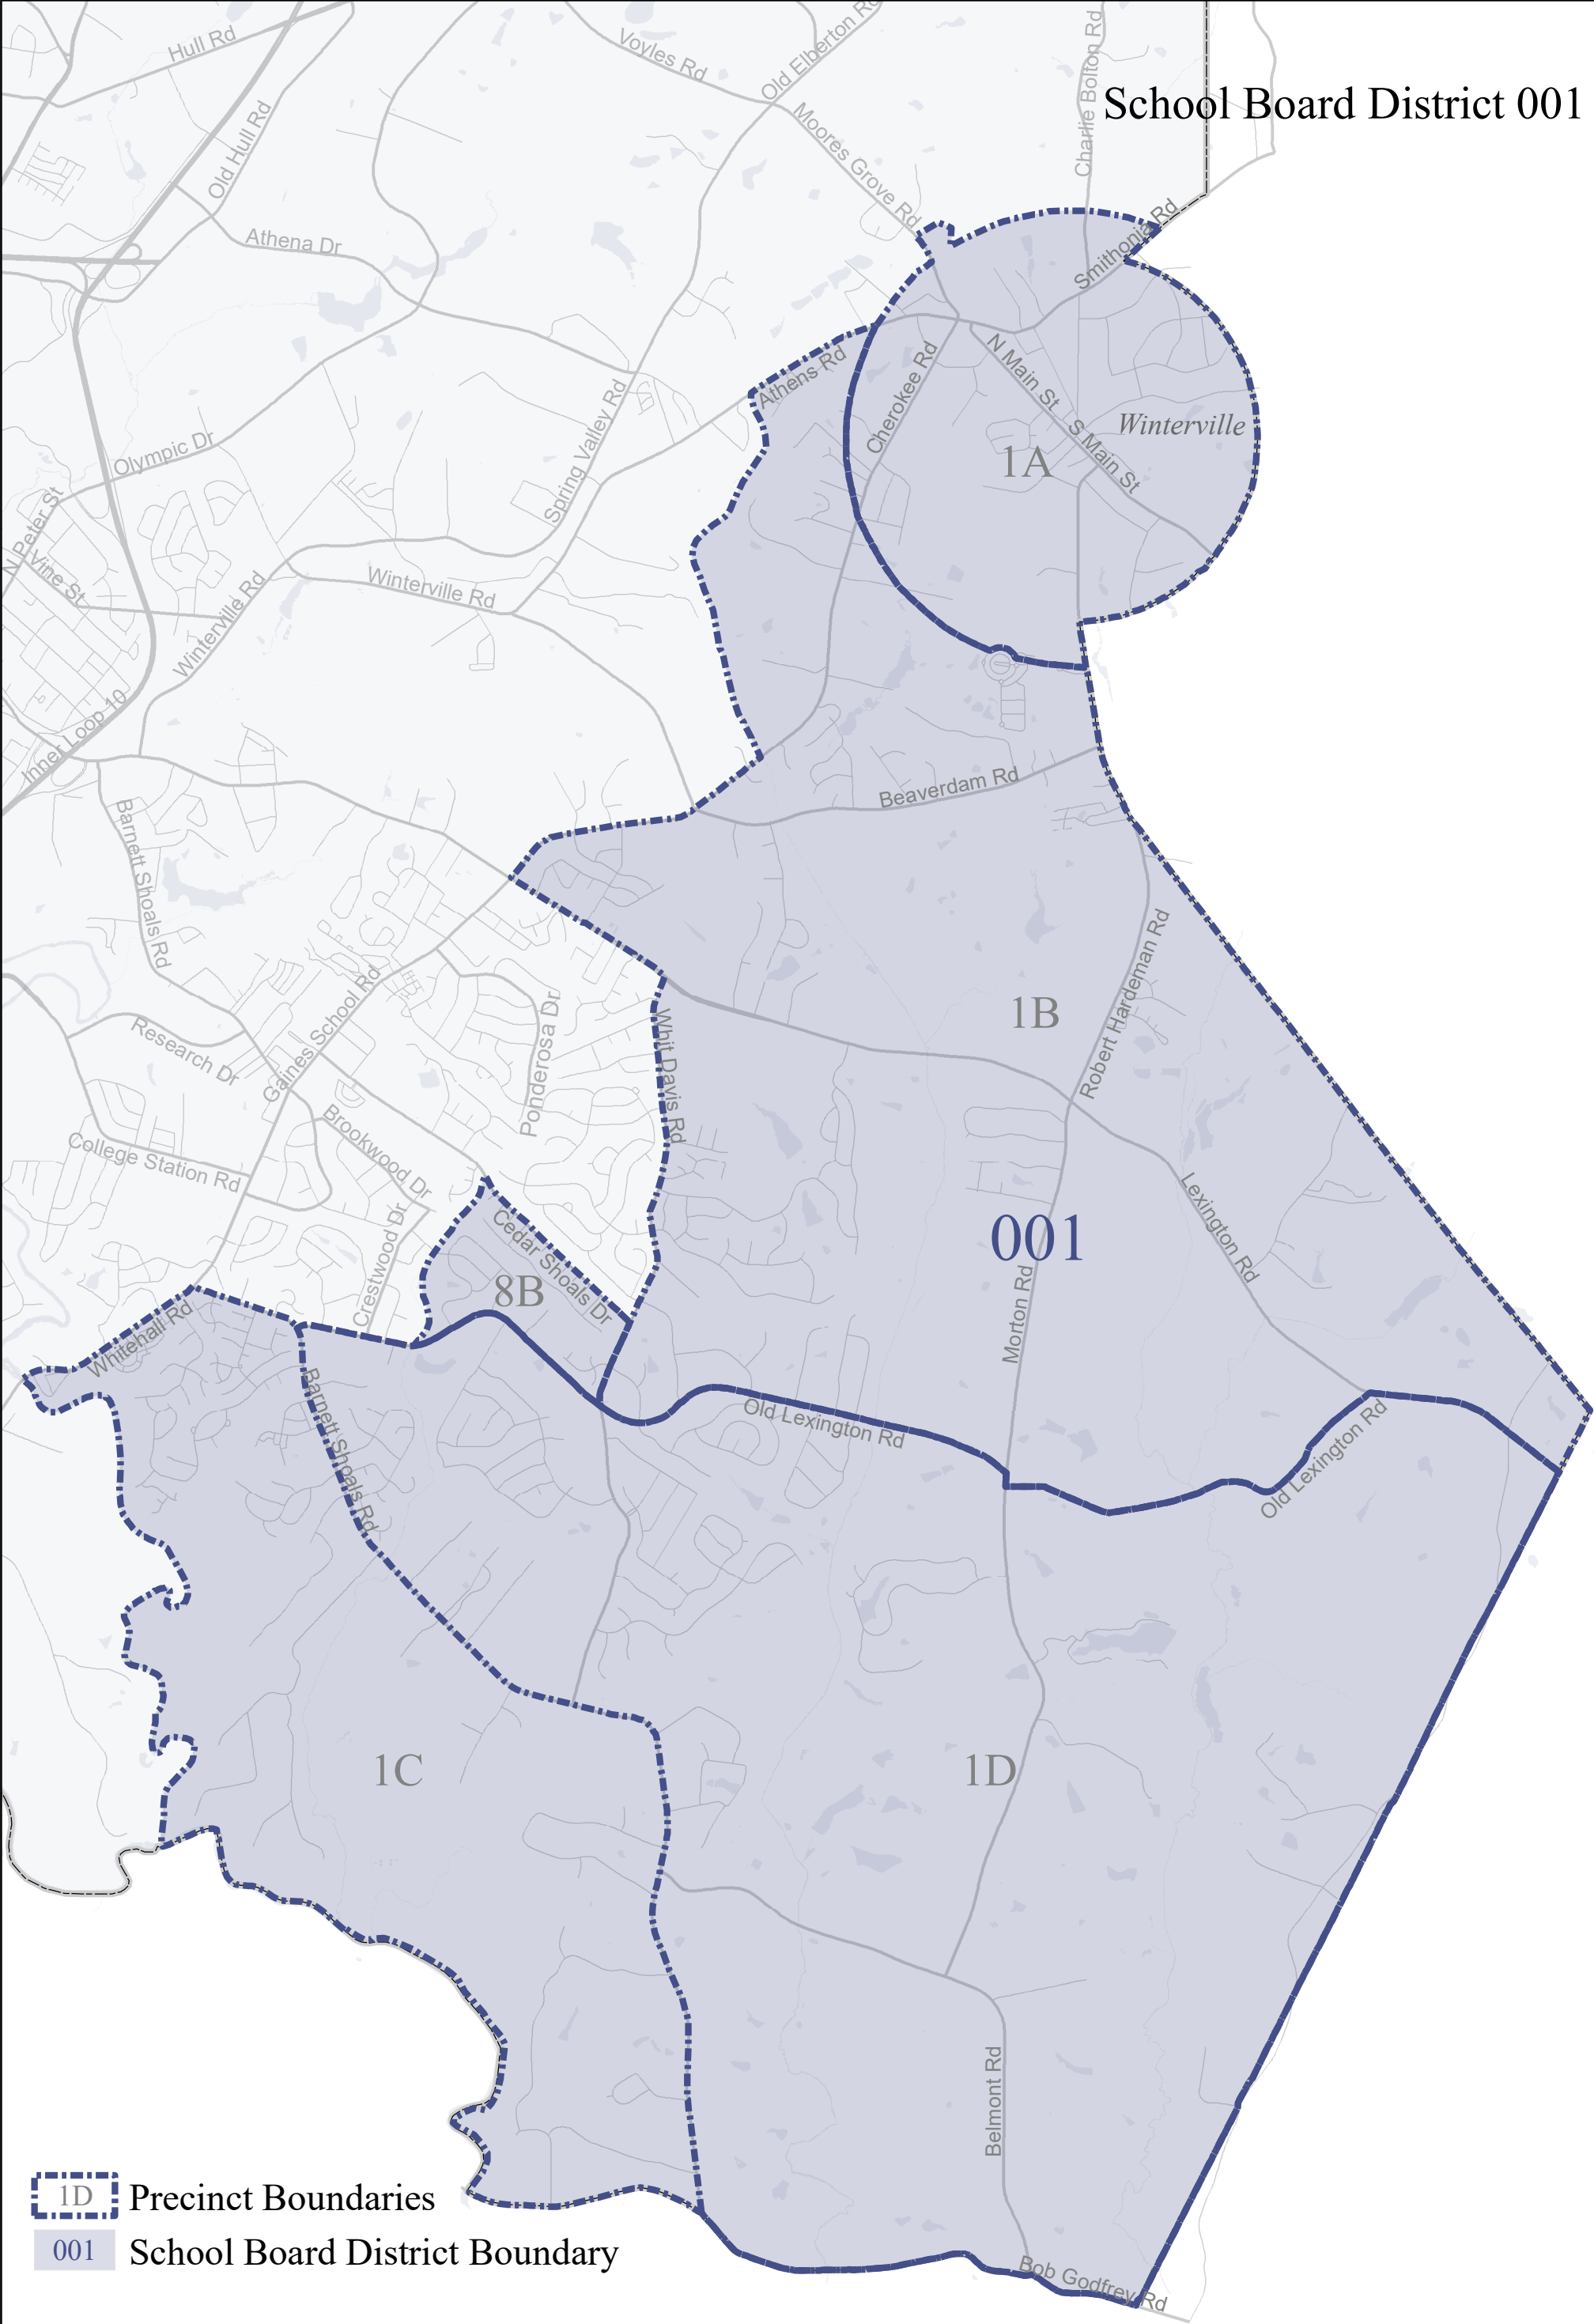

School Board District 001

 Precinct Boundaries

 School Board District Boundary

0 0.5 1 2 Miles