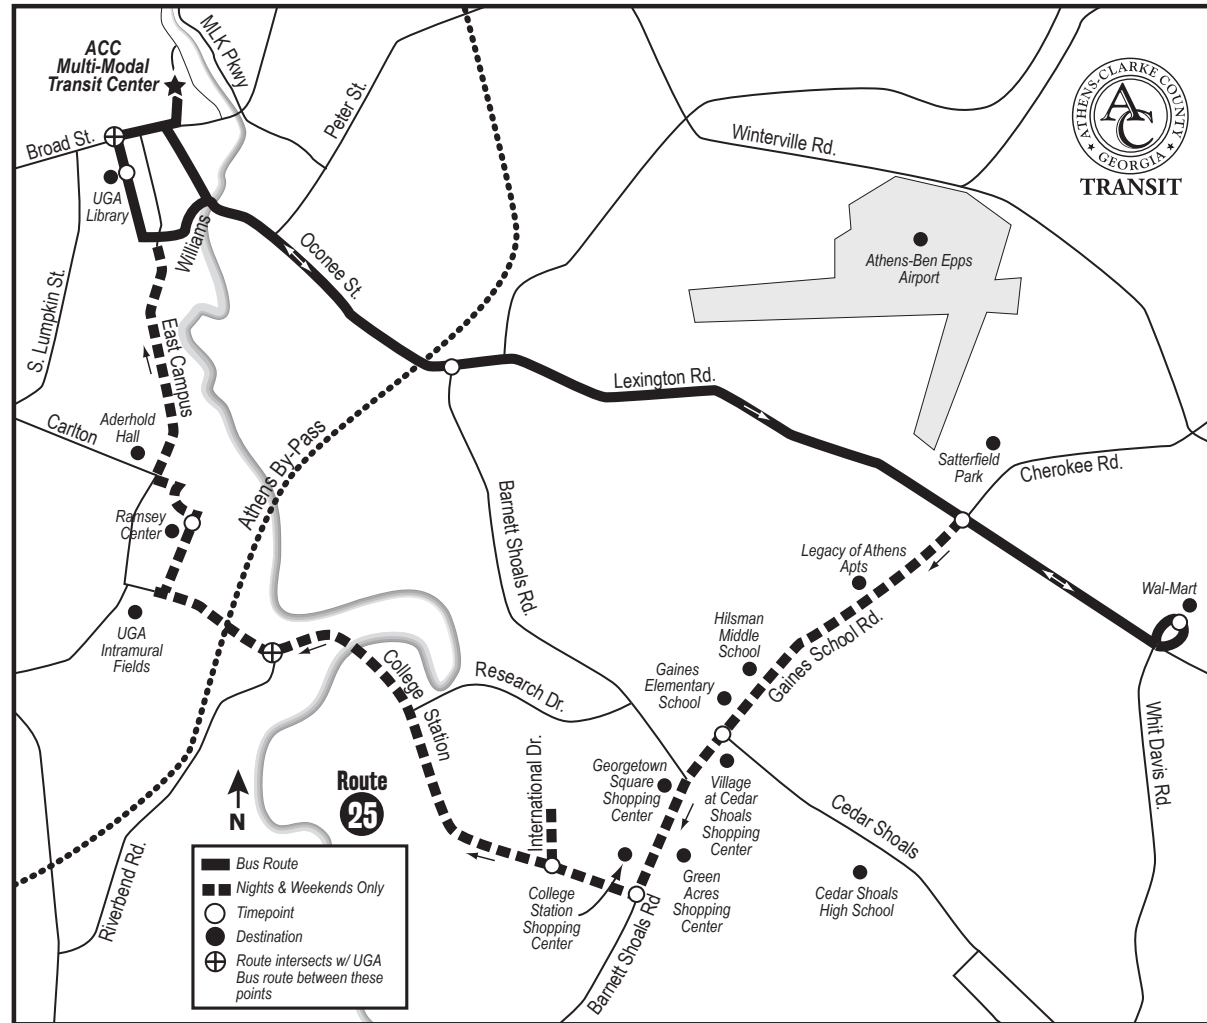

Precios de Pases

Adulto 22 paseos \$31.00

Lexington Road

MMTC - Sale de la bahía G

UGA North Campus
 Oconee St
 Lexington Road
 Wal-Mart

Noches y fines de semana:
 Gaines School Road
 College Station Road
 International Drive
 East Campus

Salida

De Sabado

Llega

Multi-Modal	UGA Library	Lexington & Gaines School	Wal-Mart	Lexington & Gaines School	Gaines School & Cedar Shoals	College Station & Barnett Shoals	International Drive	Ramsey Center	Multi-Modal
7:15	7:20	7:28	7:35	7:38	7:40	7:43	7:46	7:56	8:03
8:15	8:20	8:28	8:35	8:38	8:40	8:43	8:46	8:56	9:03
9:15	9:20	9:28	9:35	9:38	9:40	9:43	9:46	9:56	10:03
10:15	10:20	10:28	10:35	10:38	10:40	10:43	10:46	10:56	11:03
11:15	11:20	11:28	11:35	11:38	11:40	11:43	11:46	11:56	12:03
12:15 pm	12:20	12:28	12:35	12:38	12:40	12:43	12:46	12:56	1:03
1:15	1:20	1:28	1:35	1:38	1:40	1:43	1:46	1:56	2:03
2:15	2:20	2:28	2:35	2:38	2:40	2:43	2:46	2:56	3:03
3:15	3:20	3:28	3:35	3:38	3:40	3:43	3:46	3:56	4:03
4:15	4:20	4:28	4:35	4:38	4:40	4:43	4:46	4:56	5:03
5:15	5:20	5:28	5:35	5:38	5:40	5:43	5:46	5:56	6:03
6:15	6:20	6:28	6:35	6:38	6:40	6:43	6:46	6:56	7:03

Noche - 7 días / semana

Multi-Modal	UGA Library	Lexington & Gaines School	Wal-Mart	Lexington & Gaines School	Gaines School & Cedar Shoals	College Station & Barnett Shoals	International Drive	Tucker	Multi-Modal
7:15	7:20	7:28	7:35	7:38	7:40	7:43	7:46	7:56	8:03
8:15	8:20	8:28	8:35	8:38	8:40	8:43	8:46	8:56	9:03
9:15	9:20	9:28	9:35						