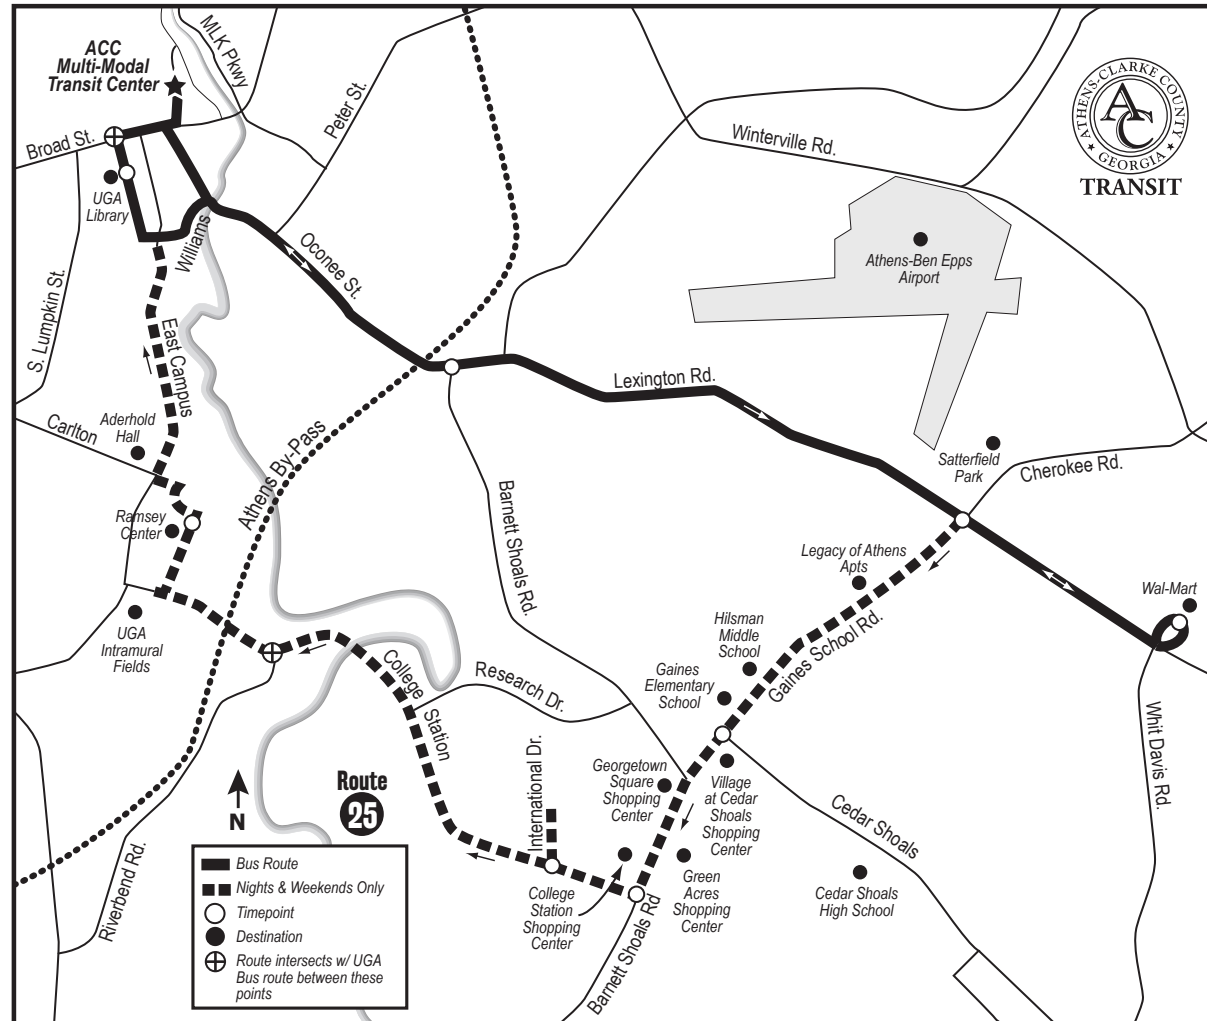

Información de Tarifas

Adultos (19-64 años) $1.75

De la tercera edad/Personas con discapacidad ..... Gratis

(Mayores de 65 años; requiere una I.D. válida; se aceptan tarjetas de Medicare. Las personas con discapacidad requieren ATS u otra identificación aprobada.)

Jóvenes (hasta los 18 años) ..... Gratis

Transferencias..... Gratis

(buena solo por un autobús que conecta)

Estudiantes, profesores y empleados de la Universidad de Georgia (con ID de UGA válida, pagado por contrato de UGA)..... Gratis

Sin identificación..... $1.75

Pases

Si usted utiliza el autobús frecuentemente, es posible que le convenga comprar un pase. Los pases no tienen límite de tiempo. Las conexiones, o transferencias, son gratis si usa uno de nuestros pases.

Precios de Pases

Adulto 22 paseos..... $31.00

**Athens-Clarke
County Transit Ruta
25**

Lexington Road

MMTC - Sale de la bahía G

UGA North Campus

Oconee St

Lexington Road

Wal-Mart

Noches y fines de semana:

Gaines School Road

College Station Road

International Drive

East Campus