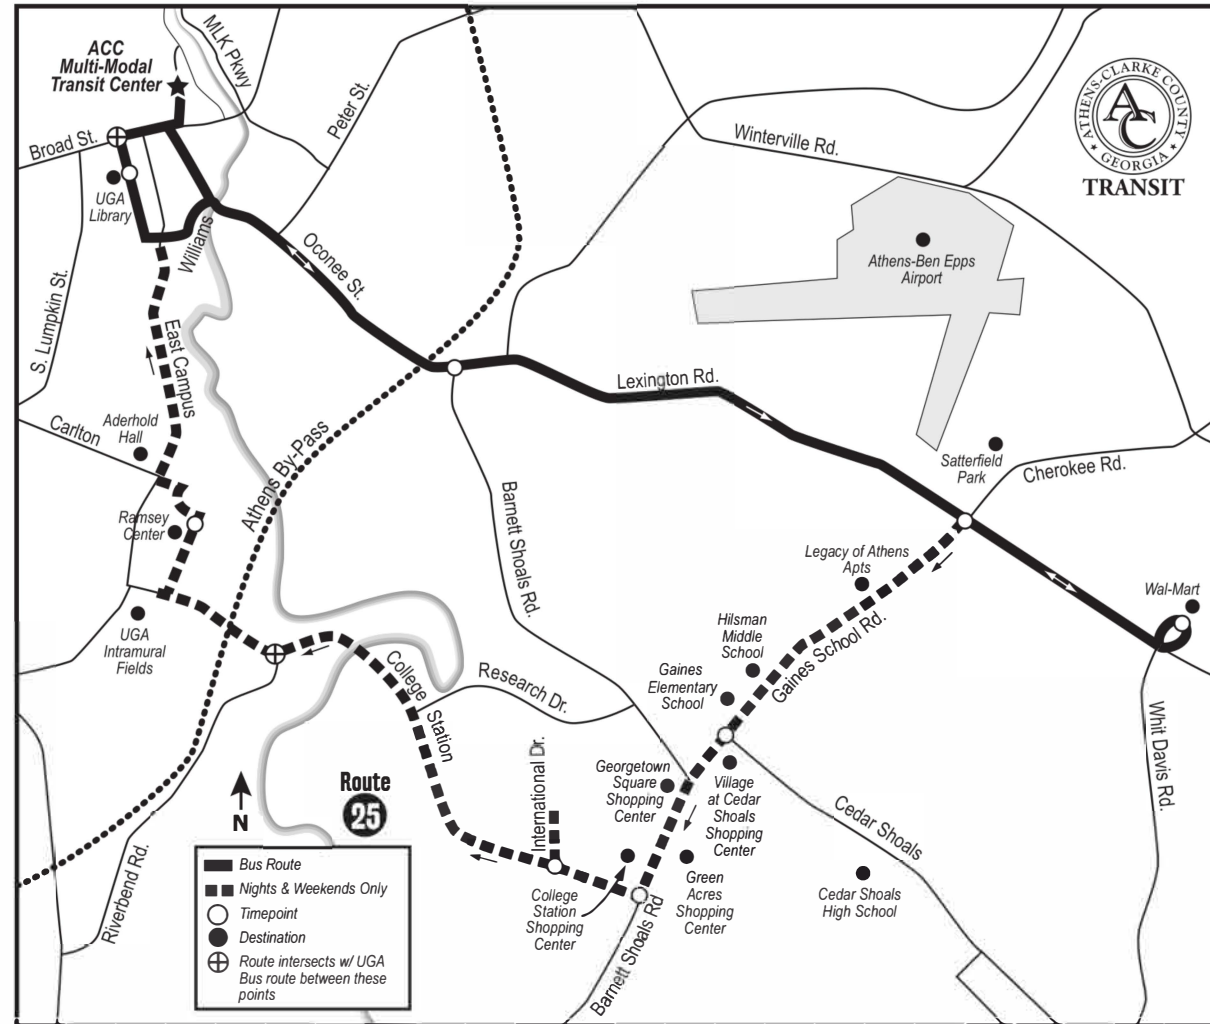

Información de Tarifas

¡GRATIS!

Athens-Clarke County Transit se complace en anunciar viajes sin tarifa para todos los pasajeros.

Es una razón más para evitar la congestión y viajar en autobús, ¡GRATIS!

Si se restablecen las tarifas, los boletos están disponibles a través de la aplicación Token Transit o en el Centro de Transporte Multimodal. También se acepta efectivo, pero no se da cambio.

Rastrea tu Autobús en Tiempo Real

Descargue la aplicación mye-top dondequiera que obtenga sus aplicaciones. mye-top pone la información del autobús en tiempo real a su alcance. Planifique un viaje: encuentre ubicaciones exactas de autobuses; ubicaciones de paradas y rutas. ¡Incluso puede ver cuántos pasajeros hay en cada autobús para ayudarlo a guiar sus decisiones de viaje!

Athens-Clarke County Transit Ruta 25

Lexington Road

MMTC - Sale de la bahía G

UGA North Campus

Oconee St

Lexington Road

Wal-Mart

Noches y fines de semana:

Gaines School Road

College Station Road

International Drive

East Campus