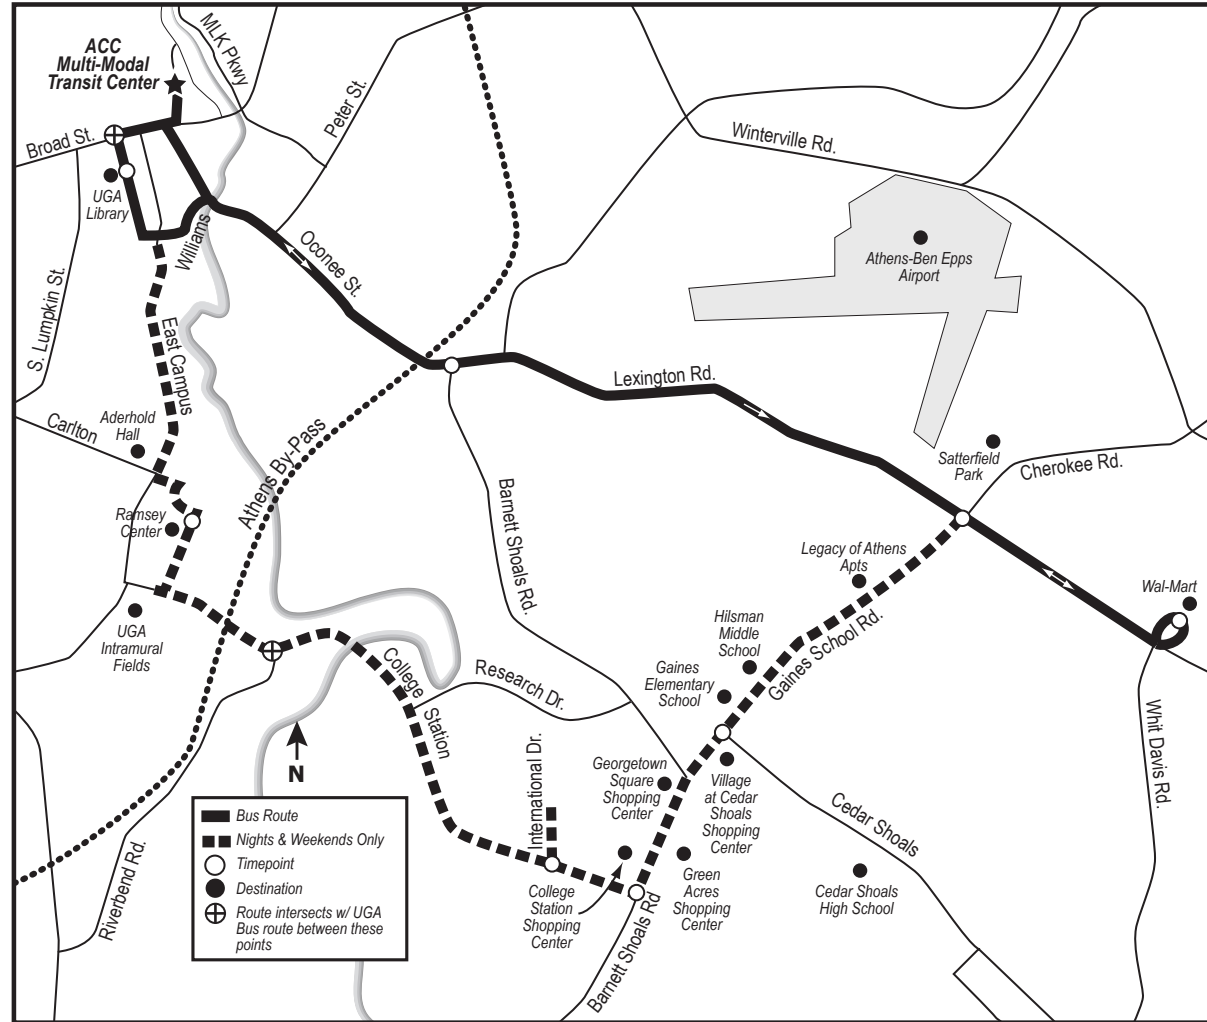

# The BUS Route 25

### Saturday & Sunday

Arrives

Multi-Modal	UGA Library	Lexington & Gaines School	Wal-Mart	Lexington & Gaines School	Gaines School & Cedar Shoals	College Station & Barnett Shoals	International Drive	Ramsey Center	Multi-Modal
6:15 am	6:20	6:28	6:35	6:38	6:40	6:43	6:46	6:56	7:03
7:15	7:20	7:28	7:35	7:38	7:40	7:43	7:46	7:56	8:03
8:15	8:20	8:28	8:35	8:38	8:40	8:43	8:46	8:56	9:03
9:15	9:20	9:28	9:35	9:38	9:40	9:43	9:46	9:56	10:03
10:15	10:20	10:28	10:35	10:38	10:40	10:43	10:46	10:56	11:03
11:15	11:20	11:28	11:35	11:38	11:40	11:43	11:46	11:56	12:03
12:15	12:20	12:28	12:35	12:38	12:40	12:43	12:46	12:56	1:03
1:15	1:20	1:28	1:35	1:38	1:40	1:43	1:46	1:56	2:03
2:15	2:20	2:28	2:35	2:38	2:40	2:43	2:46	2:56	3:03
3:15	3:20	3:28	3:35	3:38	3:40	3:43	3:46	3:56	4:03
4:15	4:20	4:28	4:35	4:38	4:40	4:43	4:46	4:56	5:03
5:15	5:20	5:28	5:35	5:38	5:40	5:43	5:46	5:56	6:03
6:15	6:20	6:28	6:35	6:38	6:40	6:43	6:46	6:56	7:03
7:15	7:20	7:28	7:35	7:38	7:40	7:43	7:46	7:56	8:03
8:15	8:20	8:28	8:35	8:38	8:40	8:43	8:46	8:56	9:03
9:15	9:20	9:28	9:35						

**IMPORTANT NOTE:** The Bus stops **many more** places along the route than are shown in the schedule. The times shown here are for these specific locations but are **not** the only stops along the route.