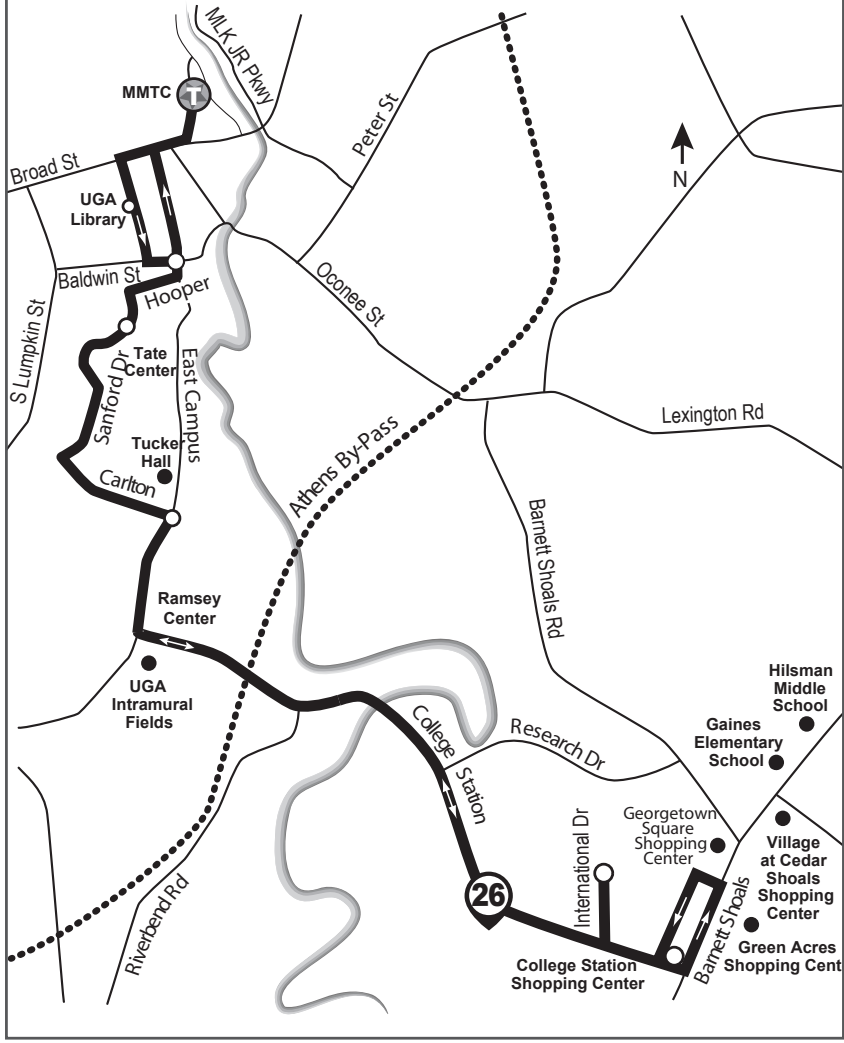

26

College Station

MULTIMODAL — BARNETT SHOALS

SERVES UGA North Campus • Downtown
Athens • Tate Center • Memorial Hall •
East Campus Dr • College Station Rd •
International Drive • UGA College of Veterinary
Medicine • Barnett Shoals Shopping Centers

Fare-Free Transit for ALL!

accgov.com/transit

(706) 613-3430

26 College Station | MULTIMODAL — BARNETT SHOALS

- KEY**
- Time Points
 - ⊕ Transfer Points
 - Point of Interest
 - ➔ Direction of travel

MONDAY — FRIDAY ONLY