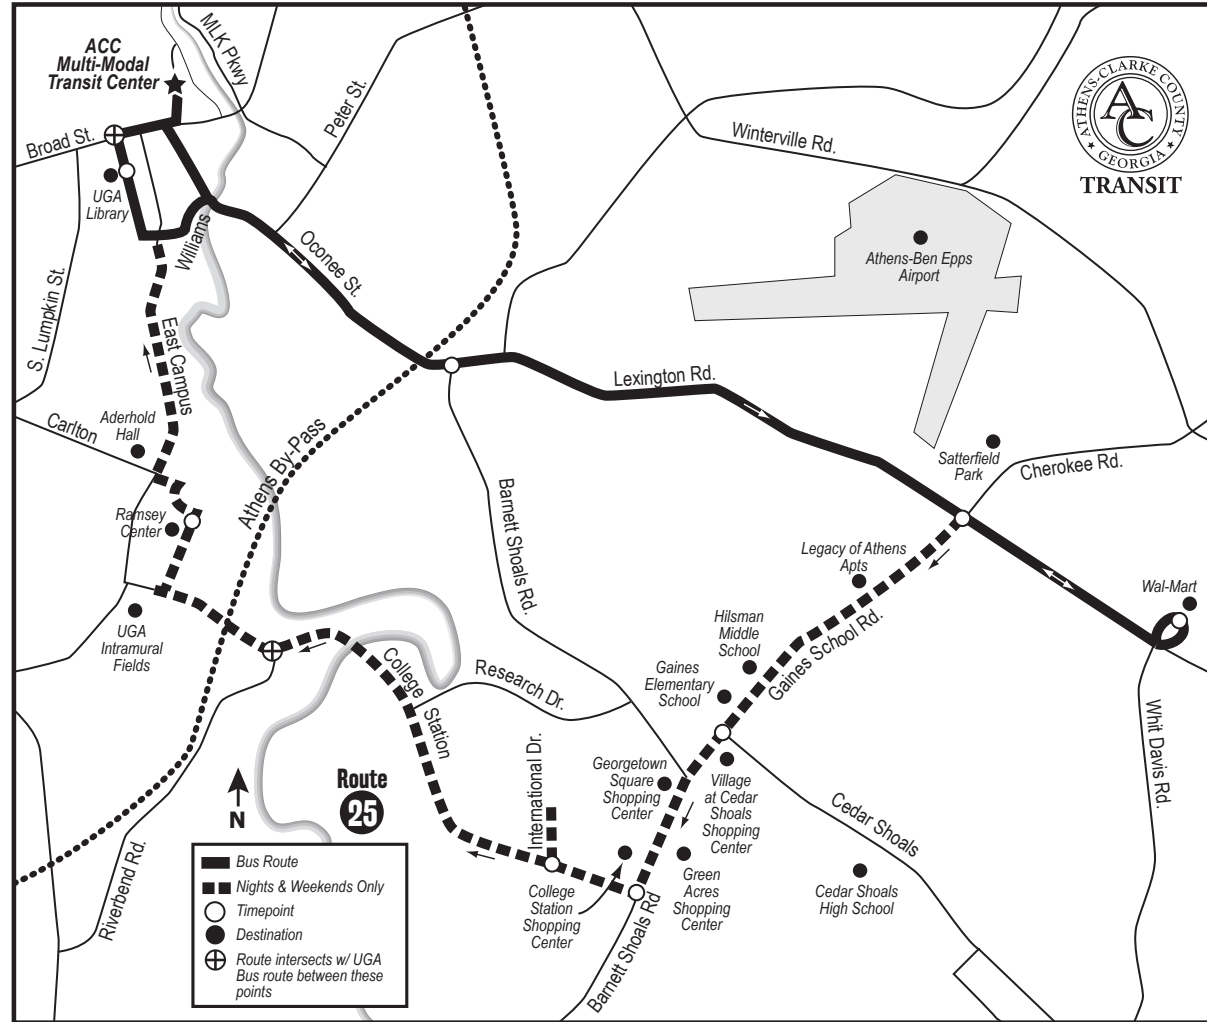

Fare Information

Adults (age 19–64) $1.75
Senior Citizens/Persons with Disabilities.....FREE
(age 65+ with age ID, Medicare card accepted. Persons with Disabilities require ATS or other approved ID.)

Youth & Children (age 18 and under) .....FREE
Transfers (good for connecting bus only) .....FREE
Full-time UGA students, faculty and staff (with valid UGA ID, paid by UGA contract.) .....FREE
Without ID $1.75

Passes

If you are a frequent rider of ACCT, you may want to consider purchasing a pass. Passes do not have a time limit. Transfers are issued free when the driver checks the pass.

Pass Prices

Adult 22-Ride $31.00

Token Transit App

You can purchase tickets at the Multimodal Transportation Center or through your smart phone with the Token Transit App.

Thanks for riding ACCT.
We hope your trip is pleasant.
Please call our main office if you have any suggestions or comments:
706-613-3430

Lexington Road

MMTC - Bay G

UGA North Campus

Oconee St

Lexington Road

Wal-Mart

Nights & Weekends to

Gaines School Road

College Station Road

International Drive

East Campus