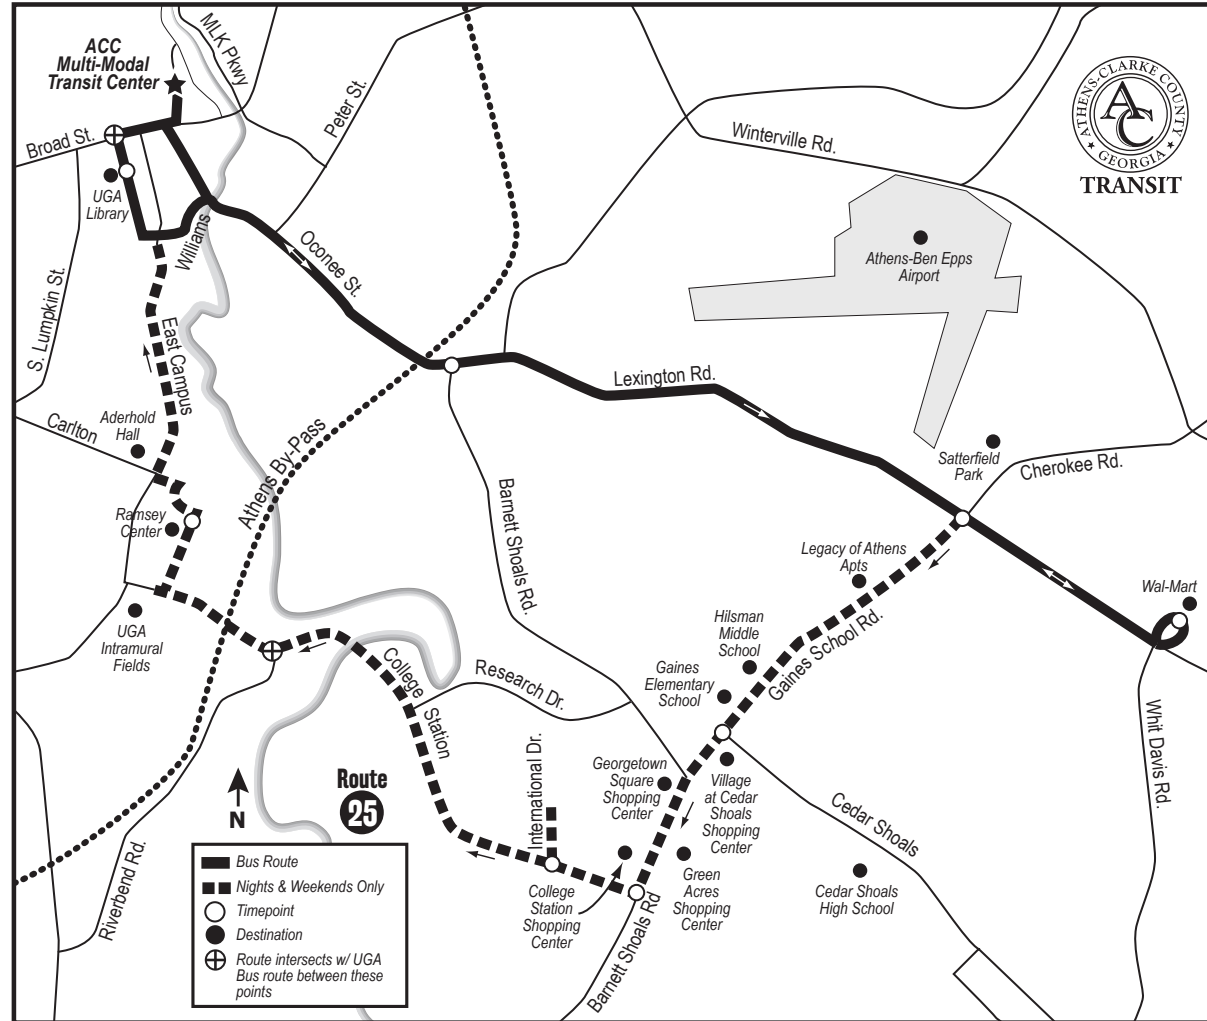

Lexington Road

MMTC - Bay G

UGA North Campus

Oconee St

Lexington Road

Wal-Mart

Nights & Weekends to

Gaines School Road

Departs

Saturday & Sunday

Arrives

Multi-Modal	UGA Library	Lexington & Gaines School	Wal-Mart	Lexington & Gaines School	Gaines School & Cedar Shoals	College Station & Barnett Shoals	International Drive	Ramsey Center	Multi-Modal
7:15	7:20	7:28	7:35	7:38	7:40	7:43	7:46	7:56	8:03
8:15	8:20	8:28	8:35	8:38	8:40	8:43	8:46	8:56	9:03
9:15	9:20	9:28	9:35	9:38	9:40	9:43	9:46	9:56	10:03
10:15	10:20	10:28	10:35	10:38	10:40	10:43	10:46	10:56	11:03
11:15	11:20	11:28	11:35	11:38	11:40	11:43	11:46	11:56	12:03
12:15 pm	12:20	12:28	12:35	12:38	12:40	12:43	12:46	12:56	1:03
1:15	1:20	1:28	1:35	1:38	1:40	1:43	1:46	1:56	2:03
2:15	2:20	2:28	2:35	2:38	2:40	2:43	2:46	2:56	3:03
3:15	3:20	3:28	3:35	3:38	3:40	3:43	3:46	3:56	4:03
4:15	4:20	4:28	4:35	4:38	4:40	4:43	4:46	4:56	5:03
5:15	5:20	5:28	5:35	5:38	5:40	5:43	5:46	5:56	6:03
6:15	6:20	6:28	6:35	6:38	6:40	6:43	6:46	6:56	7:03

IMPORTANT NOTE: The bus stops **many more** places along the route than are shown in the schedule. The times shown here are for these specific locations but are **not** the only stops along the route.