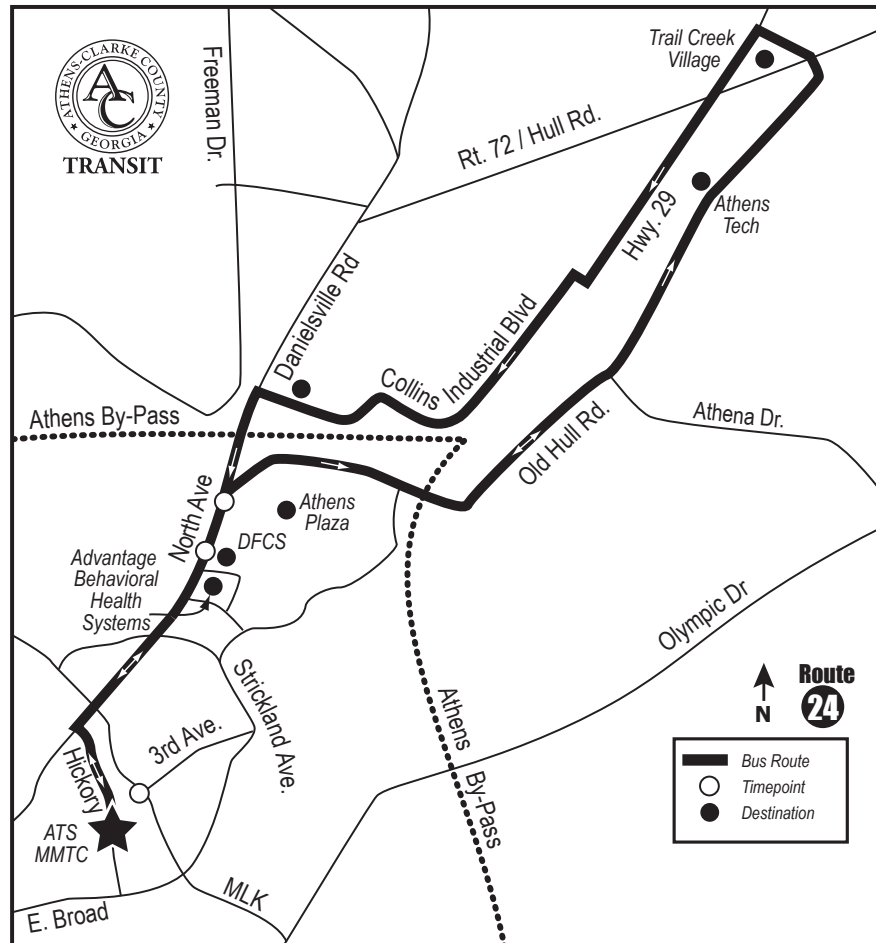

Fare Information

Adults (age 19–64).....	$1.75
Senior Citizens/Persons with Disabilities.....	FREE
<i>(age 65+ with age ID, Medicare card accepted. Persons with Disabilities require ATS or other approved ID.)</i>	
Youth & Children (age 18 and under).....	FREE
Transfers (good for connecting bus only)	FREE
Full-time UGA students, faculty and staff (with valid UGA ID, paid by UGA contract.)	FREE
Without ID	$1.75

Passes

If you are a frequent rider of ACCT, you may want to consider purchasing a pass. Passes do not have a time limit. Transfers are issued free when the driver checks the pass.

Pass Prices

Adult 22-Ride..... $31.00

Token Transit App

You can purchase tickets at the Multimodal Transportation Center or through your smart phone with the Token Transit App.

Thanks for riding ACCT. We hope your trip is pleasant. Please call our main office if you have any suggestions or comments: **706-613-3430**.