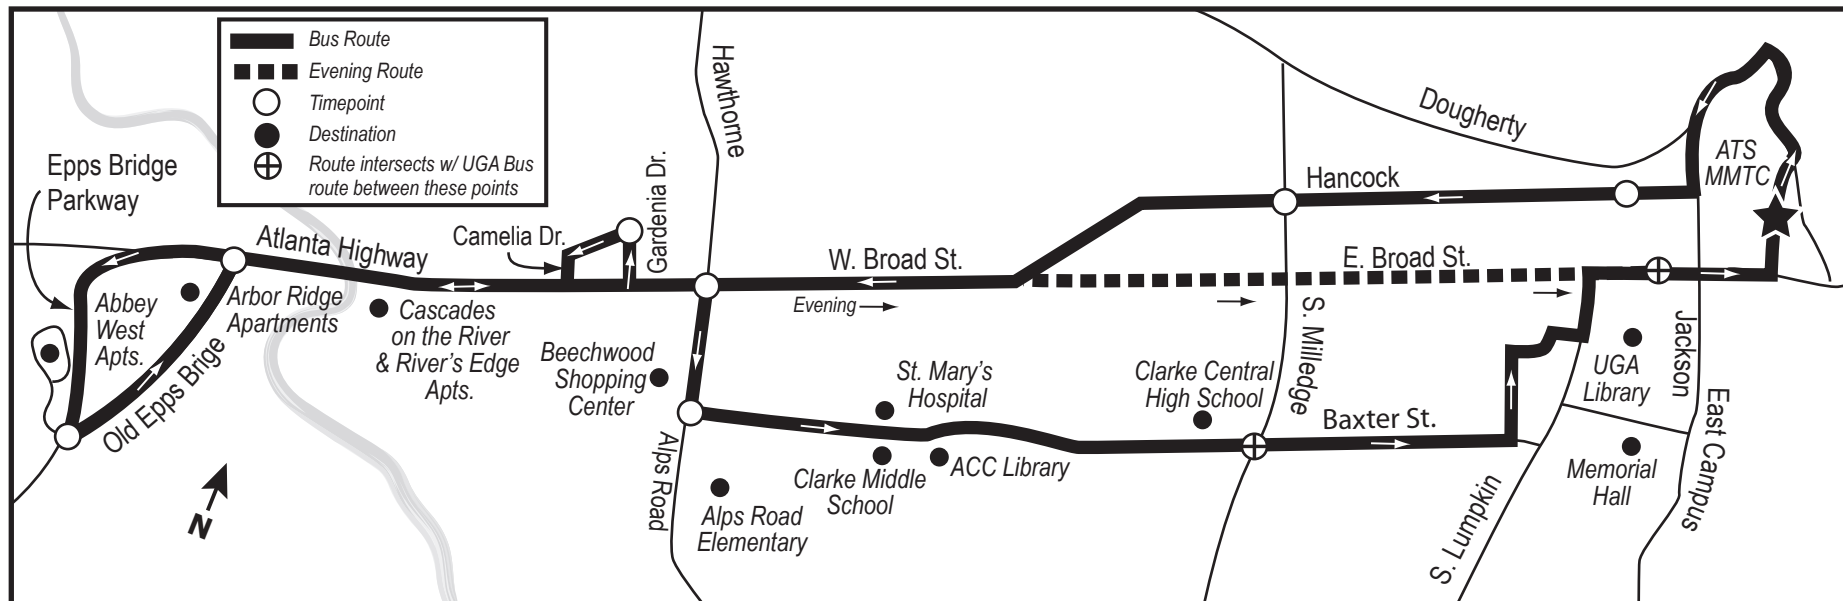

- Downtown Athens**
- Abbey West Apartments**
- Arbor Ridge Apartments**
- Cascades on the River  
Apartments**
- River's Edge Apartments**
- Beechwood Shopping  
Center**
- St. Mary's Hospital**
- ACC Library**
- UGA Campus**

# How to Ride the Bus

- 1 Find your location on the map.
- 2 Check the timetable for the closest timepoint to your location. If you will be catching The Bus at a stop not listed in the timetable, plan to arrive at your stop by the time listed for the preceding timepoint.
- 3 Read the timetable from left to right and top to bottom.
- 4 If you need to take more than one bus to reach your destination, ask your operator for a transfer.
- 5 Use exact fare. The operator cannot make change.
- 6 To indicate your stop, pull the cord located at the top of the windows or press the black strip between the windows.

**IMPORTANT NOTE:** The Bus stops **many more** places along the route than are shown in the schedule. The times shown here are for these specific locations but are **not** the only stops along the route.