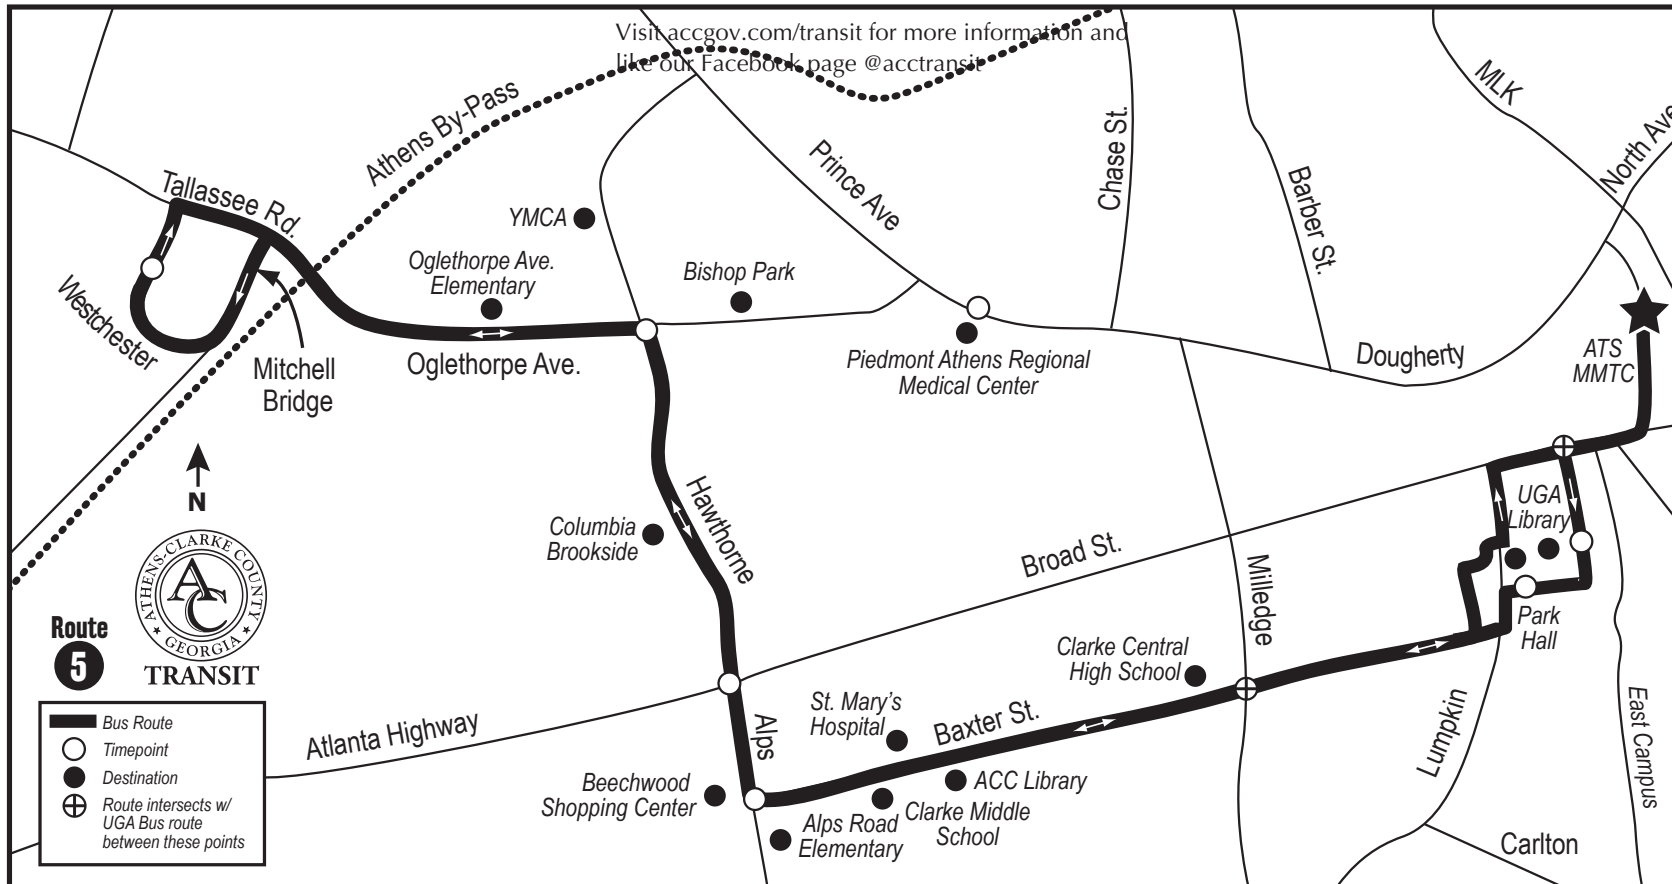

Live Bus Tracking

Download the myStop app wherever you get your apps. myStop puts real-time bus information at your fingertips. Plan a trip, find exact bus locations, stop locations and routes. You can even see how many riders are on each bus to help guide your travel decisions!

A desktop version is available at:
<https://bustracker.accgov.com/InfoPoint/>

Beechwood Baxter

MMTC - Bay M

UGA Campus

Clarke Central High School

ACC Library

St. Mary's Hospital

Clarke Middle School

Alps Road Elementary

Beechwood Shopping Center

Oglethorpe Avenue Elementary

Westside Heights

How to Ride the Bus

- 1 Find your location on the map.
- 2 Check the timetable for the closest timepoint to your location. There are many additional stops between the timepoints not listed on this flyer. You can find these using the myStop app. Plan to arrive at your stop a few minutes early. You can track your bus live with the myStop app.
- 3 Read the timetable from left to right and top to bottom
- 4 If you need to take more than one bus to reach your destination, you'll want to check that bus's schedule to choose the best transfer point. You can ask your operator for assistance.

**SAT. & SUN. NIGHT ON-DEMAND 6:45-10:00 PM
USE THE UBER APP TO SCHEDULE**

IMPORTANT NOTE: The bus stops **many more** places along the route than are shown in the schedule. The times shown here are for these specific locations but are **not** the only stops along the route.