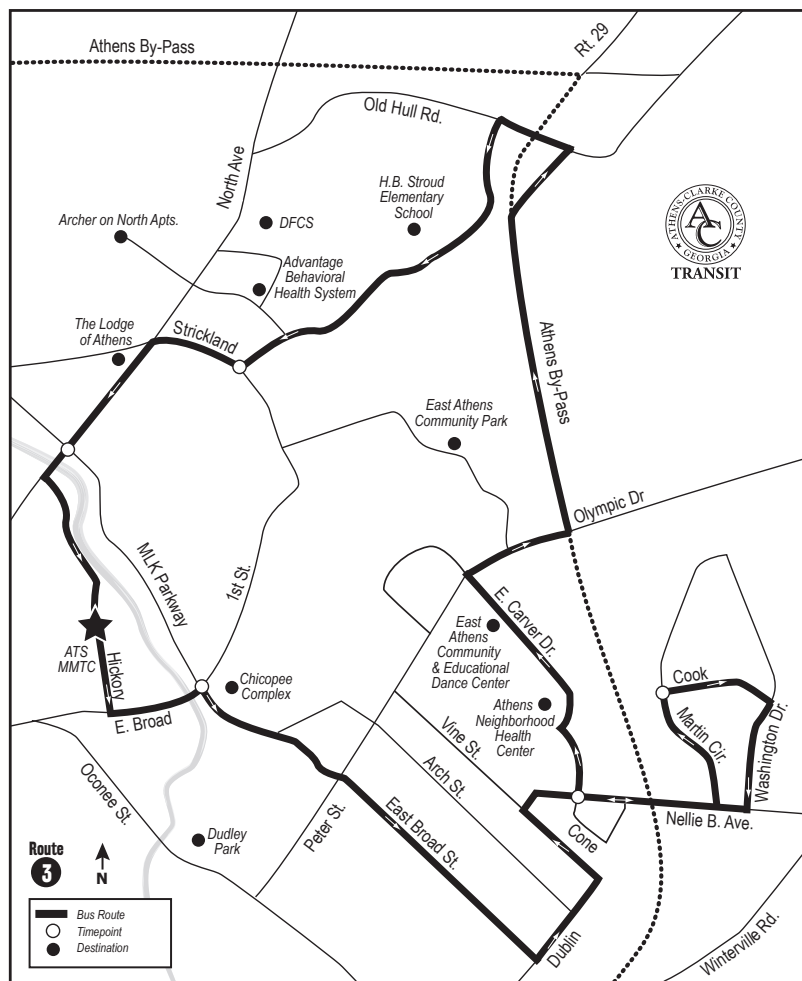

Token Transit App

You can purchase tickets at the Multimodal Transportation Center or through your smart phone with the Token Transit App.

East Athens Northside

MMTC - Bay K

- Chicopee Complex
- Nellie B. Community
- Athens Neighborhood Health Center
- East Athens Community Center
- East Athens Educational Dance Center
- H.B. Stroud Elementary
- The Lodge of Athens

How to Ride the Bus

- 1 Find your location on the map.
- 2 Check the timetable for the closest timepoint to your location. If you will be catching the bus at a stop not listed in the timetable, plan to arrive at your stop by the time listed for the preceding timepoint.
- 3 Read the timetable from left to right and top to bottom.
- 4 If you need to take more than one bus to reach your destination, ask your operator for a transfer.
- 5 Use exact fare. The operator cannot make change.
- 6 To indicate your stop, pull the cord located at the top of the windows or press the black strip between the windows.

IMPORTANT NOTE: The bus stops **many more** places along the route than are shown in the schedule. The times shown here are for these specific locations but are **not** the only stops along the route. Call ACCT at **706-613-3430** for more specific schedule and route information.