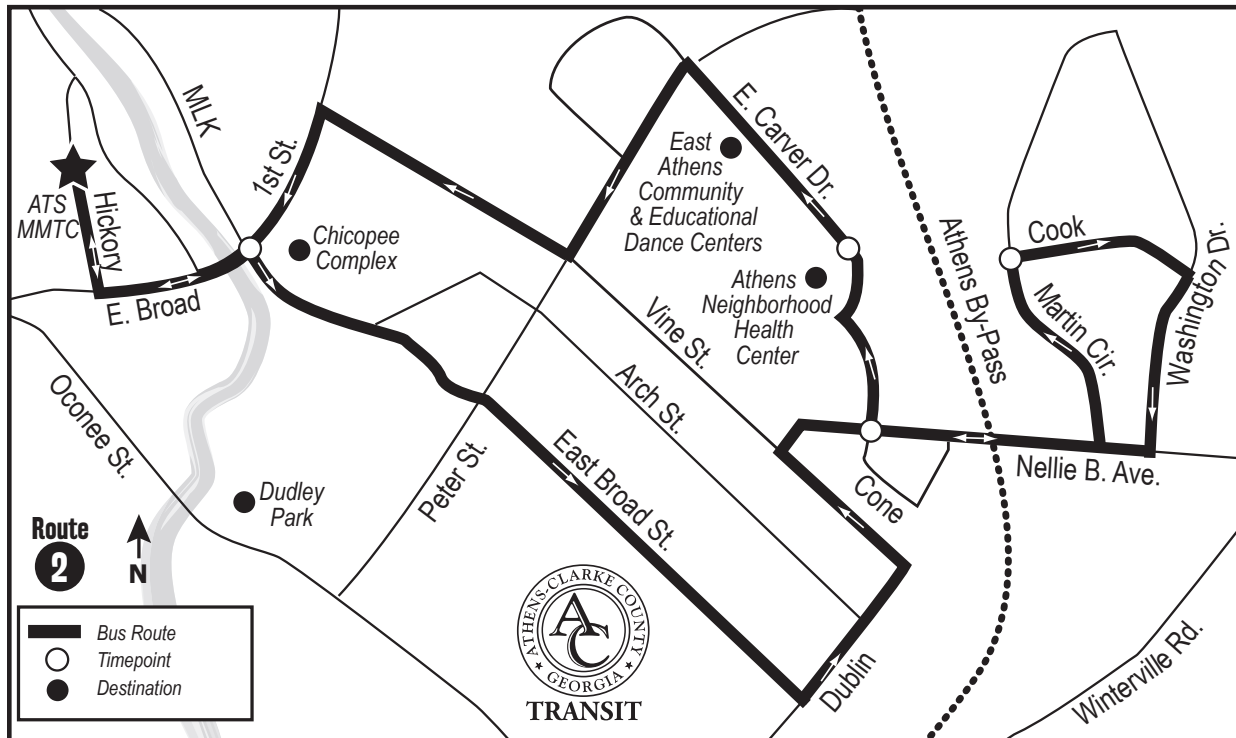

Token Transit App

You can purchase tickets at the Multimodal Transportation Center or through your smart phone with the Token Transit App.

Thanks for riding ACCT.
We hope your trip is pleasant. Please call our main office if you have any suggestions or comments: **706-613-3430**

How to Ride the Bus

- 1 Find your location on the map.
- 2 Check the timetable for the closest timepoint to your location. If you will be catching the bus at a stop not listed in the timetable, plan to arrive at your stop by the time listed for the preceding timepoint.
- 3 Read the timetable from left to right and top to bottom.
- 4 If you need to take more than one bus to reach your destination, ask your operator for a transfer.
- 5 Use exact fare. The operator cannot make change.
- 6 To indicate your stop, pull the cord located at the top of the windows or press the black strip between the windows.

www.accgov.com/2105/Bus-N-Bike

Track Your Bus in Real-Time

Type bustracker.accgov.com into any browser at home or on your mobile device. This takes you to a real-time view of the ACCT system on myStop. The location of every bus and stop along all routes is represented on the map. The positions of the buses are updated automatically every few seconds. You can also see the estimated arrival times at each stop. So if you are waiting for a bus or wondering just how close the next bus or bus stop is, check out this app.

IMPORTANT NOTE: The bus stops many more places along the route than are shown in the schedule. The times shown here are for these specific locations but are not the only stops along the route. Call ACCT at **706-613-3430** for more specific schedule and route information.