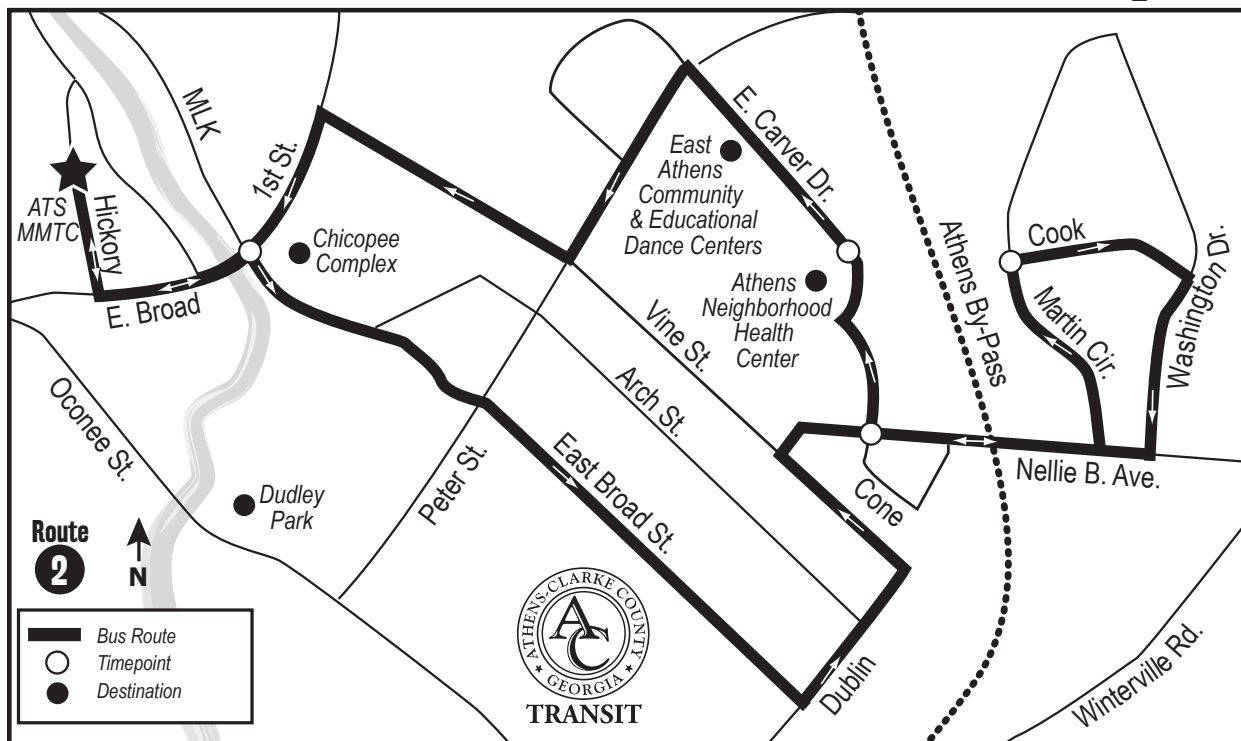

Thanks for riding ACCT.
We hope your trip is pleasant. Please call our main office if you have any suggestions or comments: **706-613-3430**