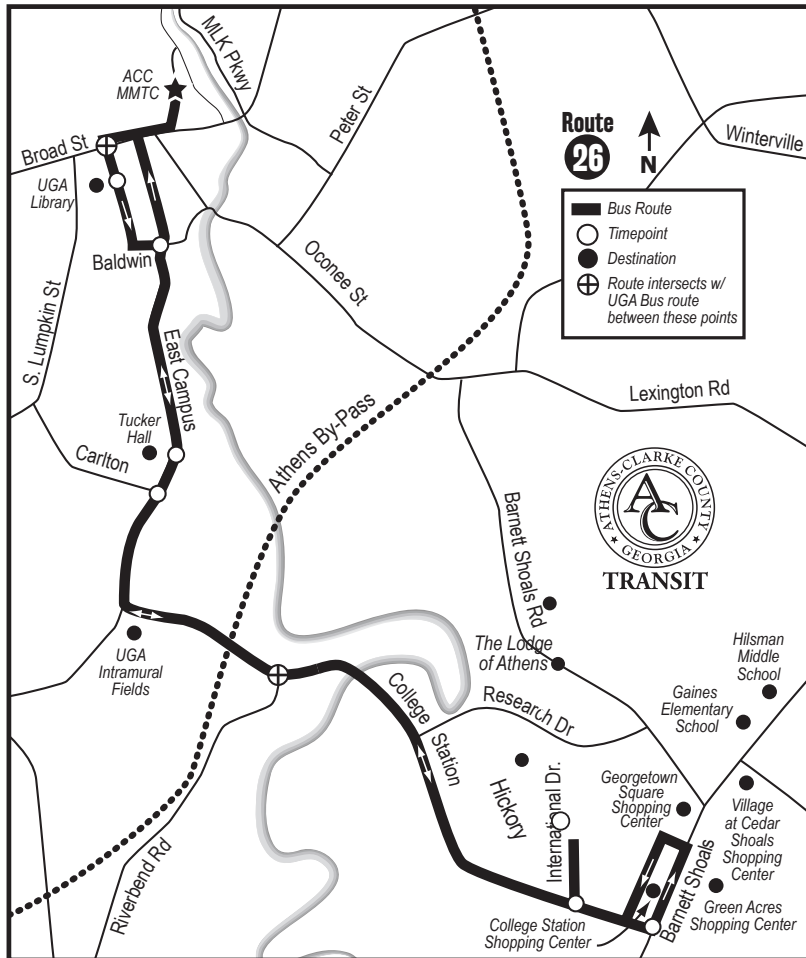

How to Ride the Bus

- 1 Find your location on the map.
- 2 Check the timetable for the closest timepoint to your location. There are many additional stops between the timepoints not listed on this flyer. You can find these using the myStop app. Plan to arrive at your stop a few minutes early. You can track your bus live with the myStop app.
- 3 Read the timetable from left to right and top to bottom.

Athens-Clarke
County Transit ROUTE
26

College Station/ East Campus

MMTC - Bay N

UGA North Campus

UGA East Campus

College Station

International Drive

Barnett Shoals Shopping

College Station / East Campus

ACC Transit on Google Maps!

Just select the train icon, input your origin and destination and you can plan your trip, get walking directions, schedules and stop information.

accgov.com/2105/Bus-N-Bike

IMPORTANT NOTE: The bus stops many more places along the route than are shown in the schedule. The times shown here are for these specific locations but are not the only stops along the route.