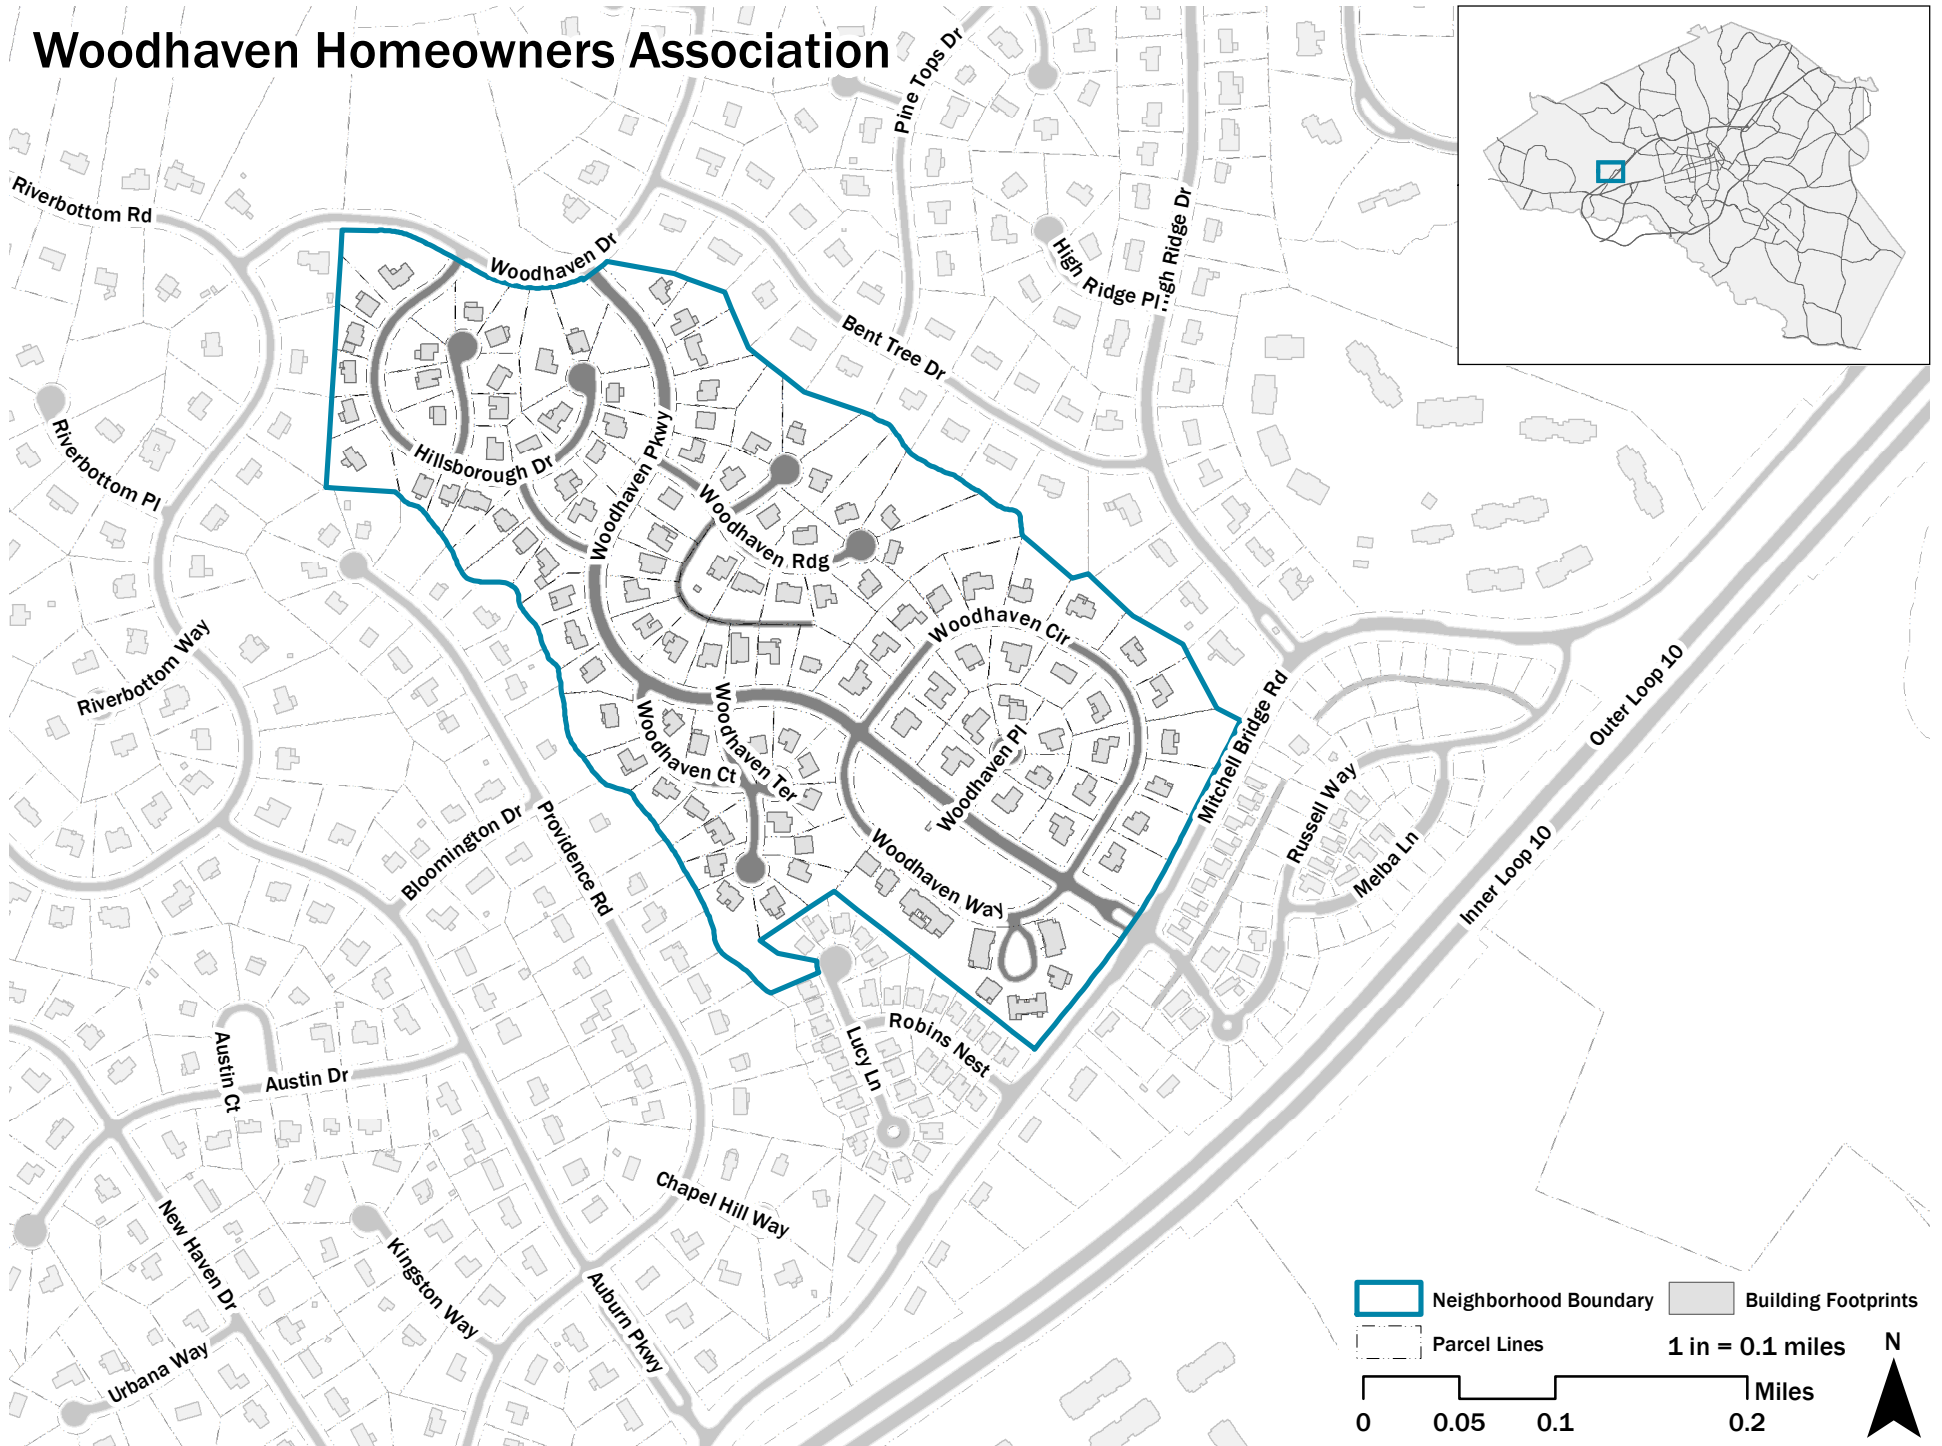

Woodhaven Homeowners Association

Legend:

- Neighborhood Boundary
- Building Footprints
- Parcel Lines

1 in = 0.1 miles

Miles

0 0.05 0.1 0.2

N