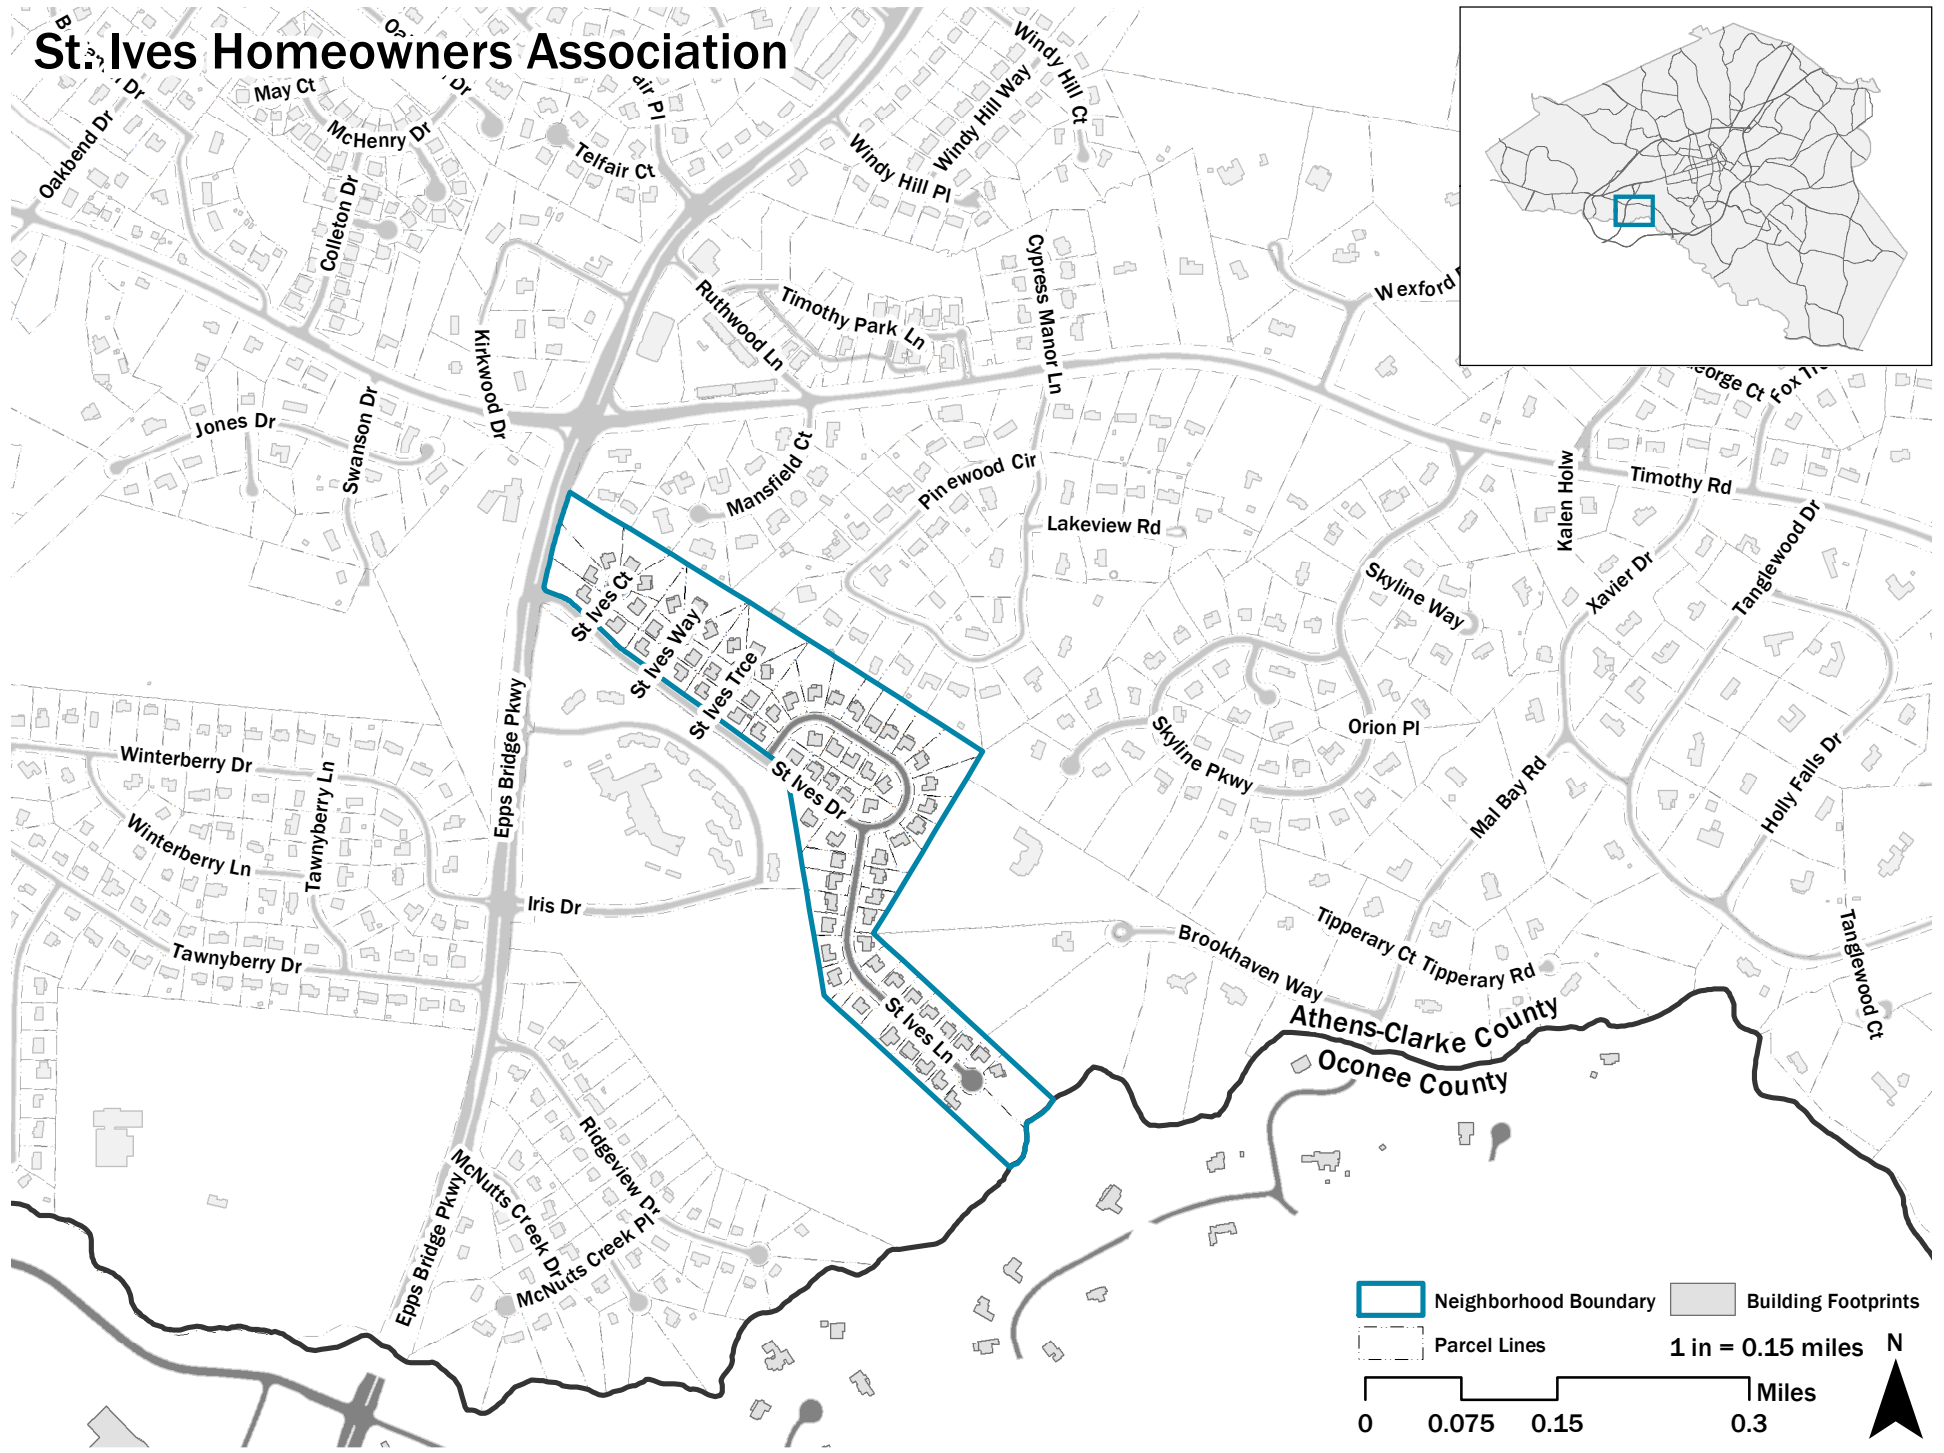

St. Ives Homeowners Association

Neighborhood Boundary Building Footprints
Parcel Lines 1 in = 0.15 miles N
0 0.075 0.15 0.3 Miles