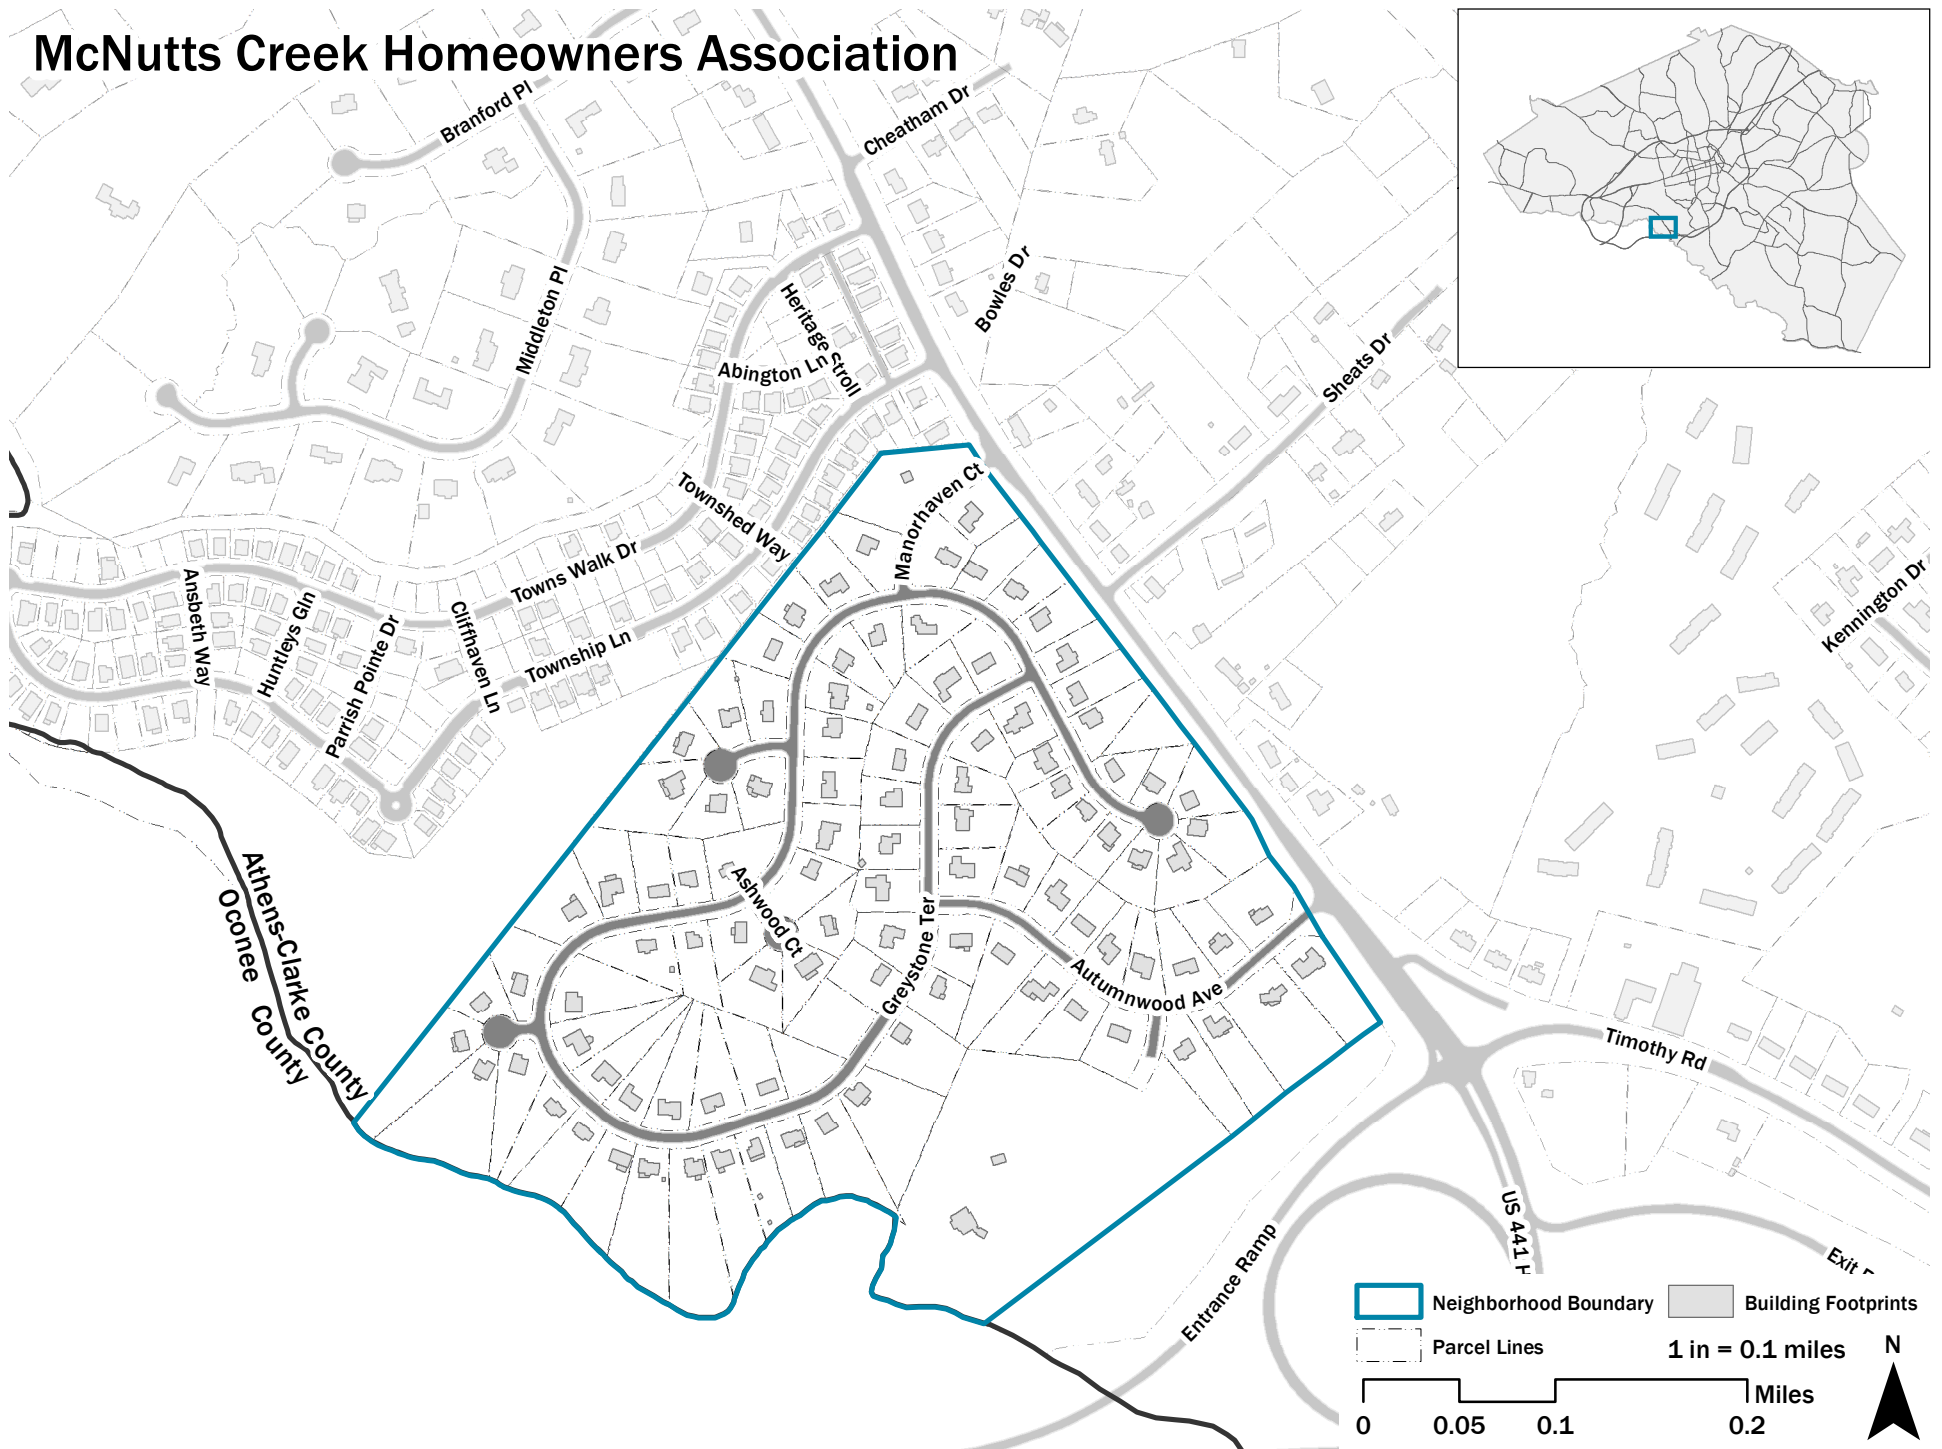

McNatts Creek Homeowners Association

Legend:

- Neighborhood Boundary
- Parcel Lines
- Building Footprints

1 in = 0.1 miles

Miles

0 0.05 0.1 0.2

N