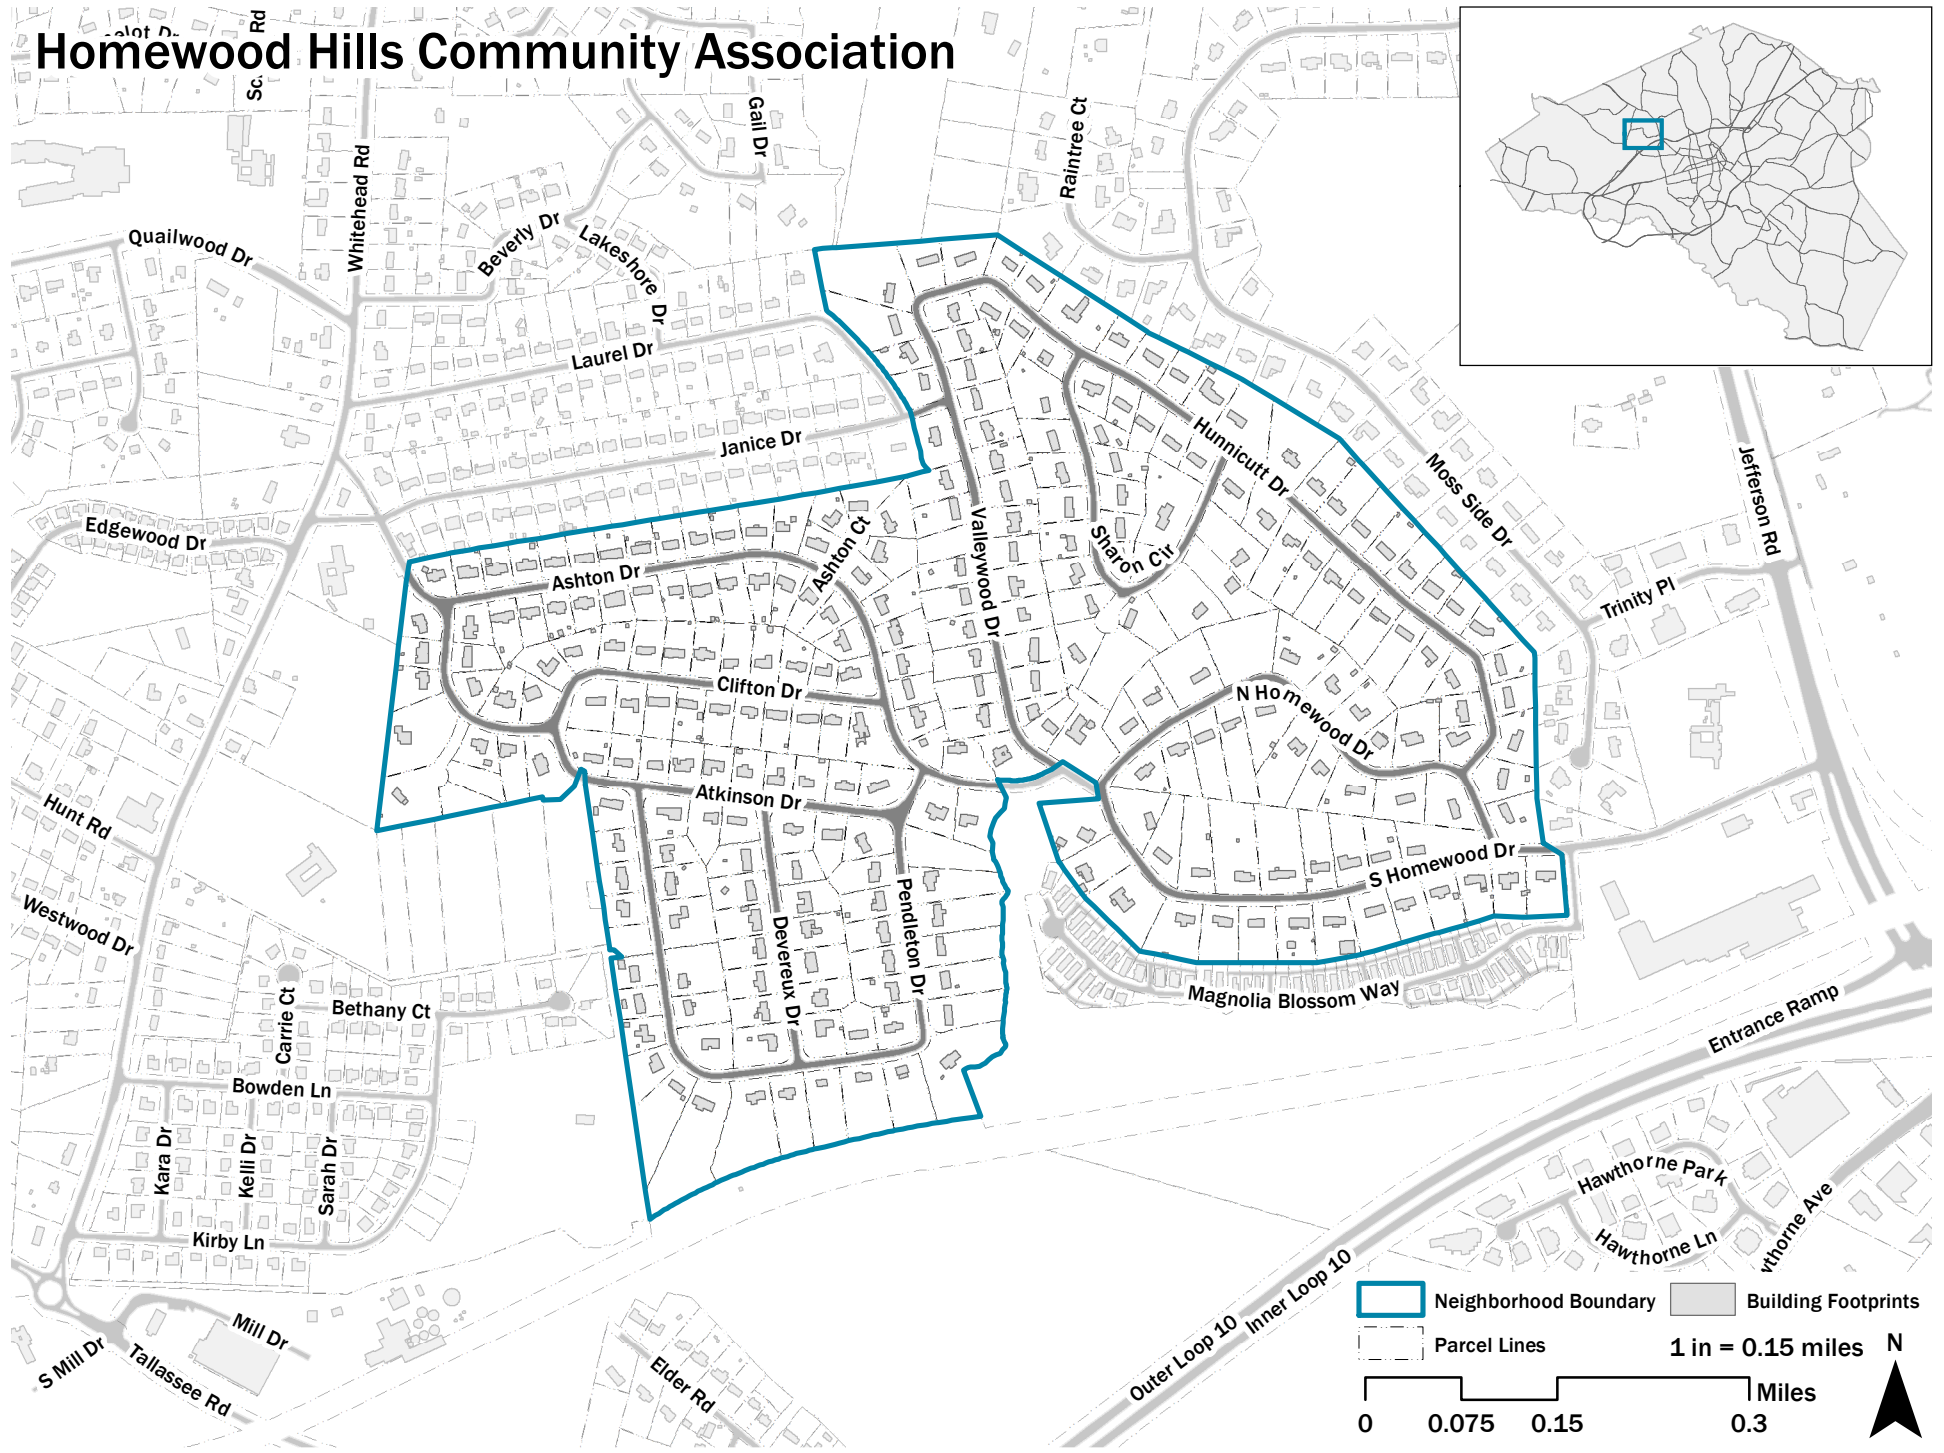

Homewood Hills Community Association

Legend:

- Neighborhood Boundary
- Building Footprints
- Parcel Lines

1 in = 0.15 miles

Miles

0 0.075 0.15 0.3

N