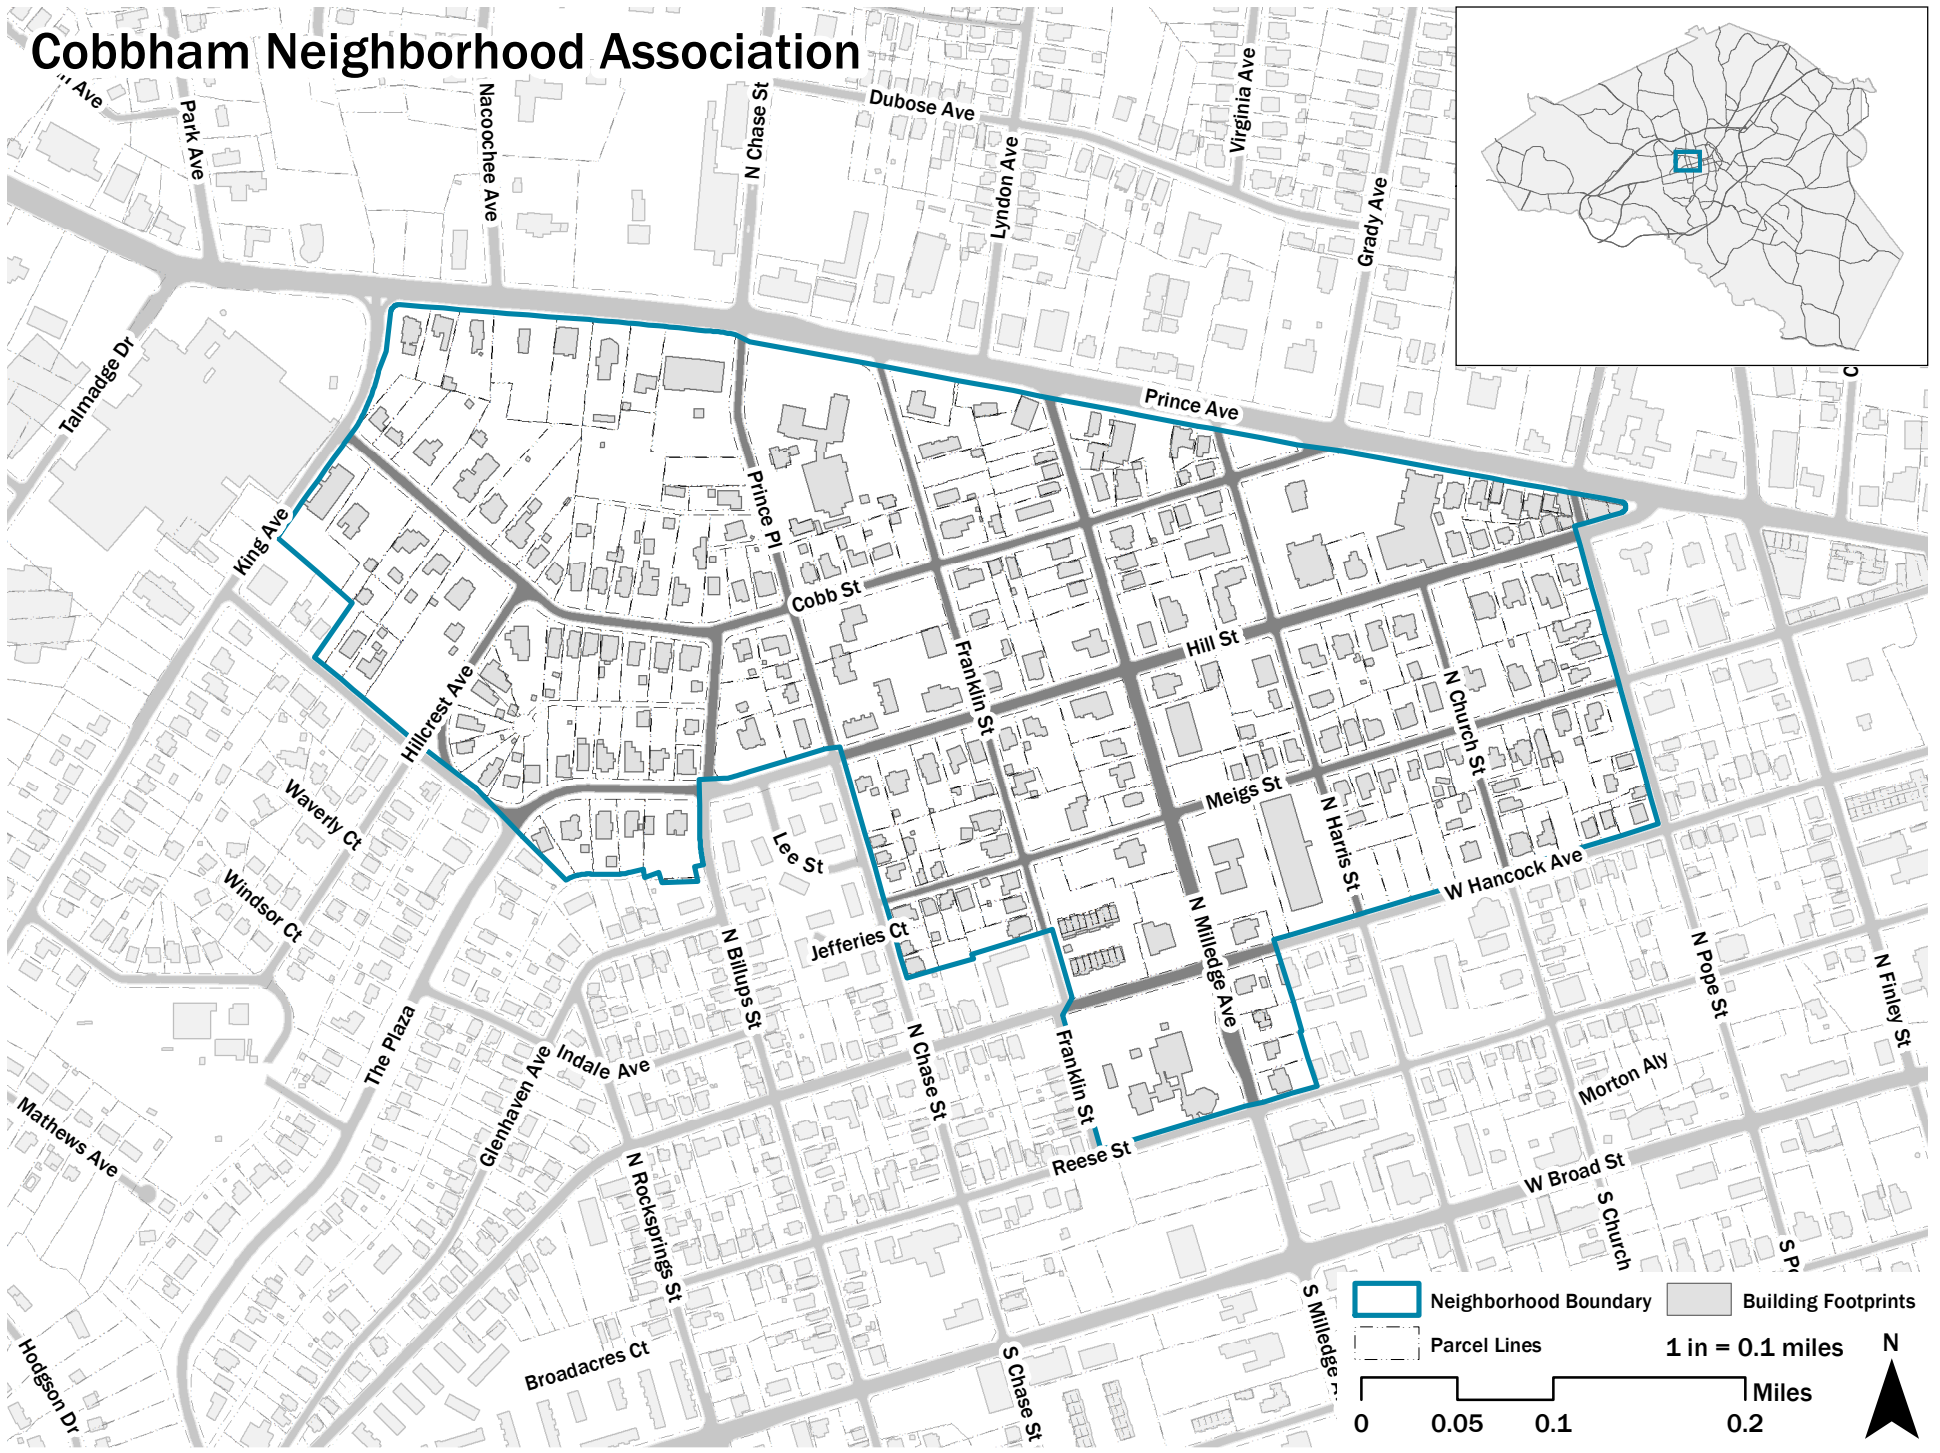

# Cobham Neighborhood Association

Legend:  
Neighborhood Boundary (blue line)  
Building Footprints (grey rectangle)  
Parcel Lines (dashed line)

Scale: 1 in = 0.1 miles  
0 0.05 0.1 0.2 Miles

North Arrow (N)